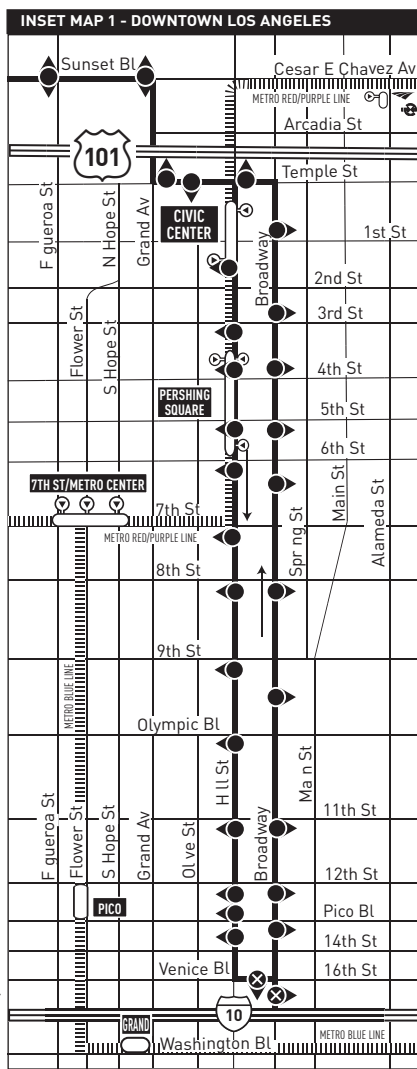

- MAP NOTES**
- 1 St. John's Hospital
 - 2 Santa Monica-UCLA Medical Center
 - 3 4th and Wilshire Bl
BBB 2, 3, 4, 5, 9, Rapid 3
 - 4 Ocean Av and Santa Monica Bl
BBB 1, 7, 10
 - 5 LA City College
 - 6 Braille Institute

- LEGEND**
- Route of Line 4
 - Shortline turnaround loop at Nebraska & Sepulveda
 - Eastbound Only
 - Westbound Only
 - Timepoint
 - Metro Rail
 - Metro Rail Station
 - Map Notes
 - Connecting Lines
 - Rapid Connecting Lines
 - Culver CityBus
 - LADOT Commuter Express
 - Santa Monica's Big Blue Bus

- INSET 1 - DOWNTOWN LOS ANGELES**
- Route of Line 4
 - Local Stop
 - Local Stop and Timepoint
 - Metro Rail Station
 - Metro Rail Station Entrance
 - MetroLink
 - Amtrak