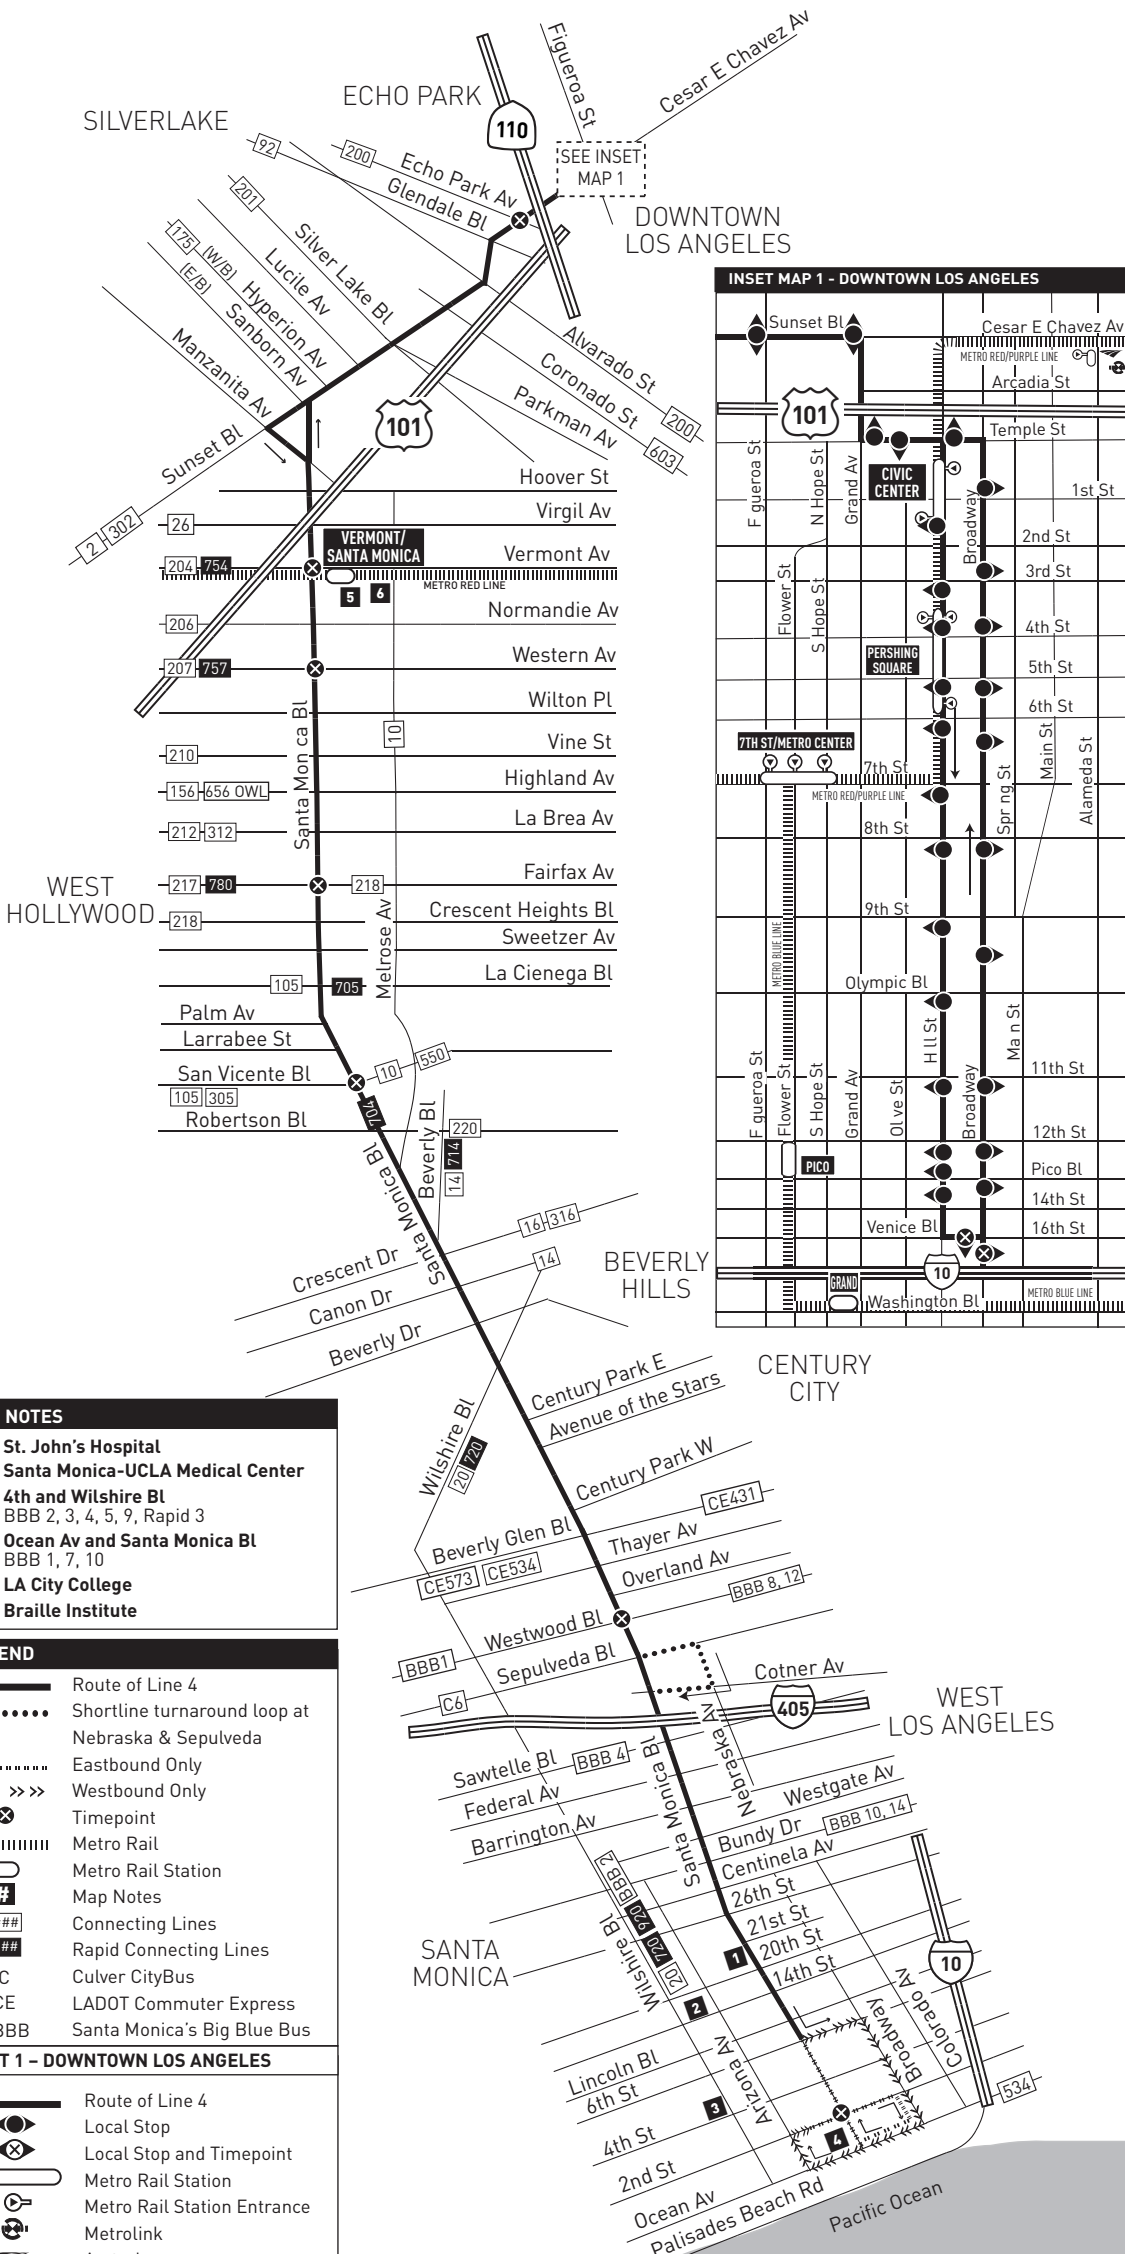

- MAP NOTES**
- 1 St. John's Hospital
 - 2 Santa Monica-UCLA Medical Center
 - 3 4th and Wilshire Bl
BBB 2, 3, 4, 5, 9, Rapid 3
 - 4 Ocean Av and Santa Monica Bl
BBB 1, 7, 10
 - 5 LA City College
 - 6 Braille Institute

- LEGEND**
- Route of Line 4
 - Shortline turnaround loop at Nebraska & Sepulveda
 - Eastbound Only
 - Westbound Only
 - Timepoint
 - Metro Rail
 - Metro Rail Station
 - Map Notes
 - Connecting Lines
 - Rapid Connecting Lines
 - Culver CityBus
 - LADOT Commuter Express
 - Santa Monica's Big Blue Bus

- INSET 1 - DOWNTOWN LOS ANGELES**
- Route of Line 4
 - Local Stop
 - Local Stop and Timepoint
 - Metro Rail Station
 - Metro Rail Station Entrance
 - MetroLink
 - Amtrak