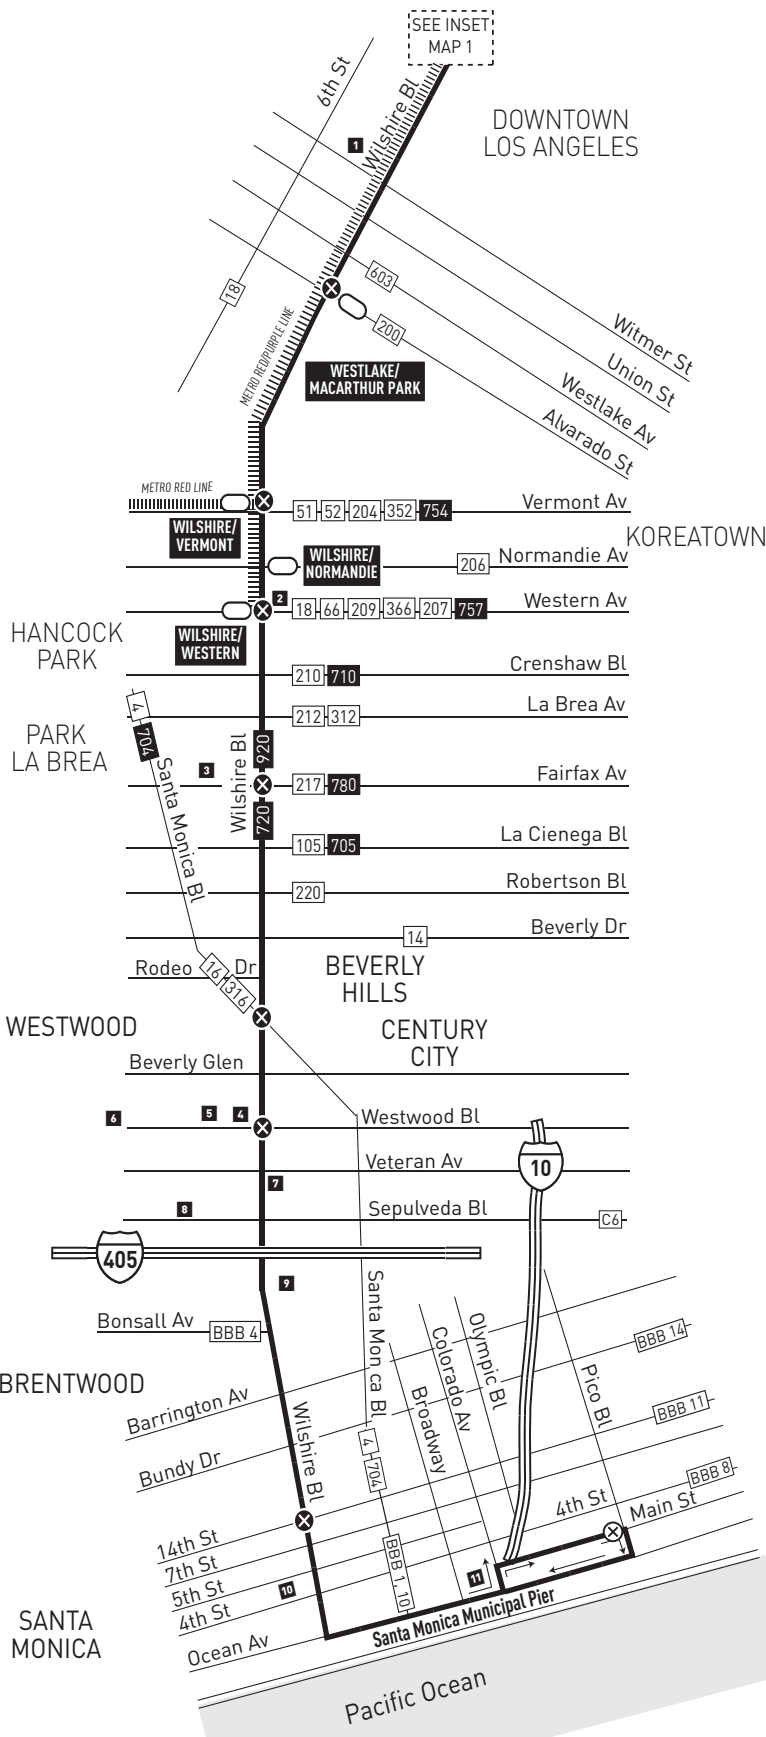

Westbound (Approximate Times)

LOS ANGELES	BEVERLY HILLS	WESTWOOD	SANTA MONICA						
7th & Maple	Wilshire & Alvarado	Wilshire & Vermont	Wilshire & Western	Wilshire & Fairfax	Wilshire & Santa Monica	Wilshire & Westwood	Wilshire & 14th	Main & Pico	
10:46	10:55	10:59	11:04	11:14	11:24	11:29	11:40	11:46	
11:16	11:25	11:29	11:34	11:44	11:54	11:59	12:10A	12:16A	
11:46	11:55	11:59	12:04A	12:14A	12:24A	12:29A	12:40	12:46	
12:16A	12:25A	12:29A	12:34	12:44	12:54	12:59	1:10	1:16	
12:46	12:55	12:59	1:04	1:14	1:24	1:29	1:40	1:46	
1:16	1:25	1:29	1:34	1:44	1:53	1:58	2:09	2:15	
1:46	1:55	1:59	2:04	2:14	2:23	2:28	2:39	2:45	
2:16	2:25	2:29	2:34	2:44	2:53	2:58	3:09	3:15	
2:46	2:55	2:59	3:04	3:14	3:23	3:28	3:39	3:45	
3:16	3:25	3:29	3:34	3:44	3:53	3:58	4:09	4:15	
3:46	3:55	3:59	4:04	4:14	4:23	4:28	4:39	4:45	

SEE INSET
MAP 1

MAP NOTES

- 1 Good Samaritan Hospital
- 2 Wiltern Theatre
- 3 LA County Museum of Art
- 4 Armand Hammer Museum
- 5 Westwood Bl & Wilshire Bl
761, BBB 1, 2, 3, 8, 12, C6, CE573, SC792, 797
- 6 UCLA
- 7 Federal Building
- 8 LA National Cemetery
- 9 Veteran's Hospital
- 10 4th St & Wilshire Bl
BBB 2, 3, 4, 5, 9, Rapid 3
- 11 Ocean Av & Colorado Av
20, 33, 333, 534, BBB 1, 7

INSET 1 - DOWNTOWN LOS ANGELES

- Route of Line 20
- Local Stop
- Stop and Timepoint
- Metro Rail Station
- Metro Rail Station Entrance
- Metro Rail