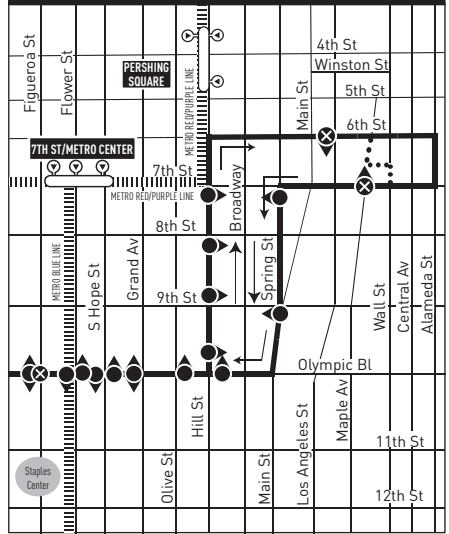

Special Notes

- B** Board eastbound Route 28 shortline (Olympic & Fairfax) buses at San Vicente & Fairfax.
- C** Trips start at Olympic & Muirfield at time shown. Trips operate Monday through Thursday school days only.
- D** Trips start at Olympic & Muirfield at time shown. Trips operate Monday through Friday school days only.
- E** Trips terminate at Hill & 7th at time shown.
- F** Trips originate at Constellation & Avenue of the Stars at time shown.
- G** Trips terminate at Constellation & Avenue of the Stars at time shown.

Avisos especiales

- B** Borde Ruta 28 rumbo al este (Olympic y Fairfax) en San Vicente y Fairfax.
 - C** Viajes comienzan en Olympic y Muirfield a la hora mostrada. Opera de lunes a jueves en escuela solamente.
 - D** Viajes comienzan en Olympic y Muirfield a la hora mostrada. Opera de lunes a viernes en escuela solamente.
 - E** Viaje termina en Hill y 7th a la hora mostrada.
 - F** Viaje empieza en Constellation y Avenue of the Stars a la hora mostrada.
 - G** Viaje termina en Constellation y Avenue of the Stars a la hora mostrada.
-

DOWNTOWN LOS ANGELES

SEE INSET #1

INSET MAP 1 - DOWNTOWN LOS ANGELES

MAP NOTES

1 Westfield Shopping Center

LEGEND

- Route of Line 28
- Short Line Turnaround
- Late Night Route
- Timepoint
- Metro Rail
- Metro Rail Station
- Connecting Line
- Rapid Connecting Line
- AV Antelope Valley Transit Authority
- BBB Santa Monica's Big Blue Bus
- C Culver CityBus
- CE LADOT Commuter Express
- M Montebello Bus Lines
- SC Santa Clarita Transit

INSET 1 - DOWNTOWN LOS ANGELES

- Route of Line 28
- Late Night Route
- Local Stop
- Stop and Timepoint
- Metro Rail Station
- Metro Rail Station Entrance
- Metro Rail