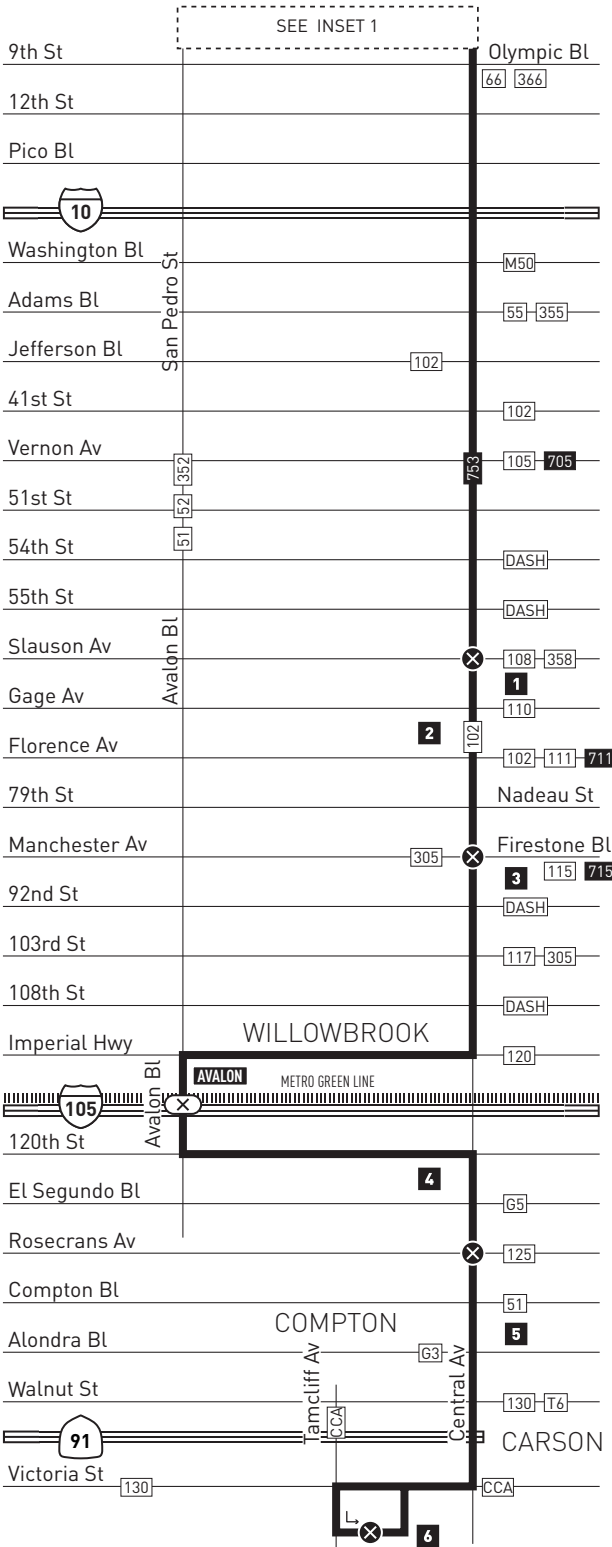

1. 1 Mary McLeod Bethune Park
2. 2 U.S. Postal Service
3. 3 Ted Watkins Park
4. 4 Earvin Magic Johnson Recreation Area
5. 5 Compton Airport
6. 6 CSU Dominguez Hills

LEGEND

- Line 53 Route
- ⊗ Timepoint
- ||||| Metro Rail
- Metro Rail Station
- ⊗ Metro Rail Station + Timepoint
- 000 Connecting Line
- C Carson Circuit
- G Gardena Municipal Bus
- HT Hahn's Trolley
- T Torrance Transit
- M Montebello Bus Lines

INSET 1 - DOWNTOWN LOS ANGELES

- Line 53 Route
- Stop
- ⊗ Stop + Timepoint
- Owl Stop
- Metro Rail Station
- ⊗ Metro Rail Station Entrance

INSET 1 - DOWNTOWN LOS ANGELES ▶ N