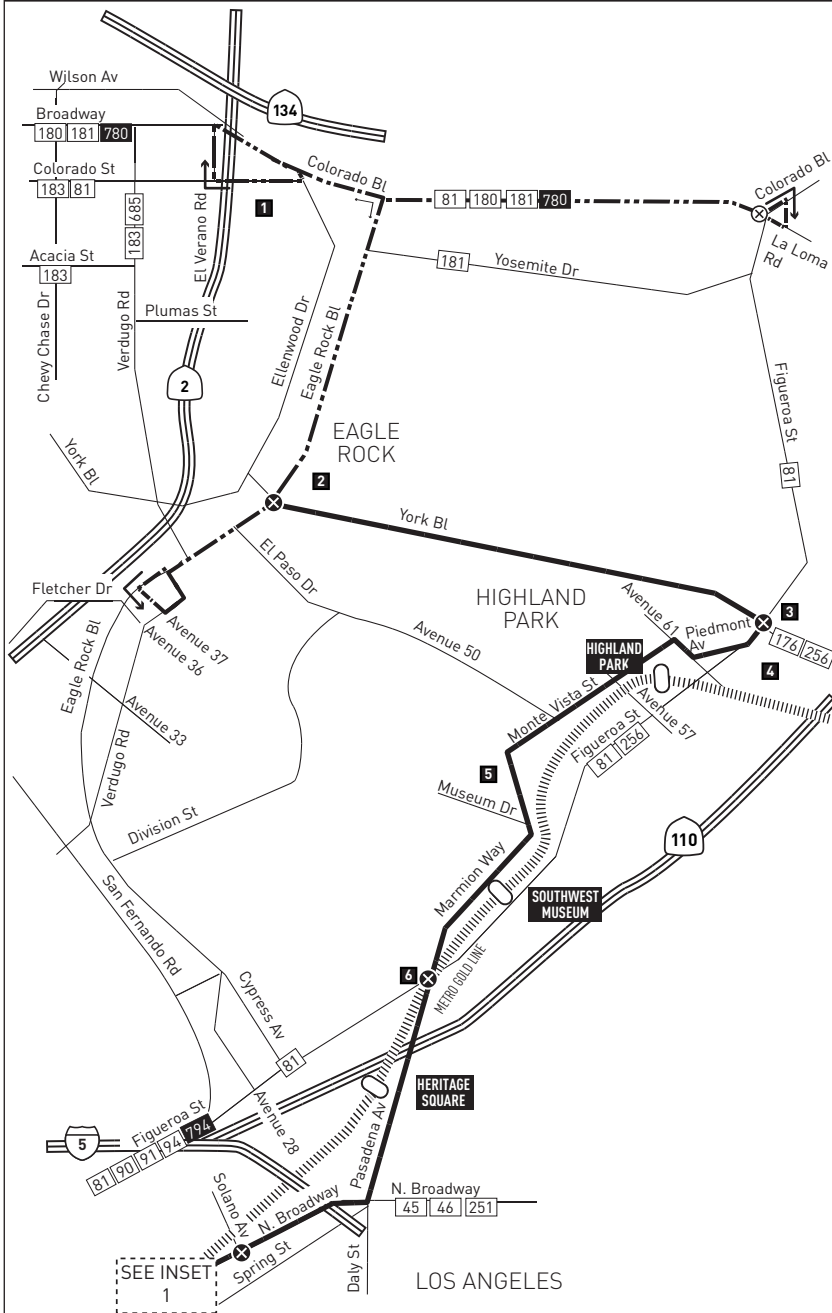

ROUTE MAP

SEE INSET
1