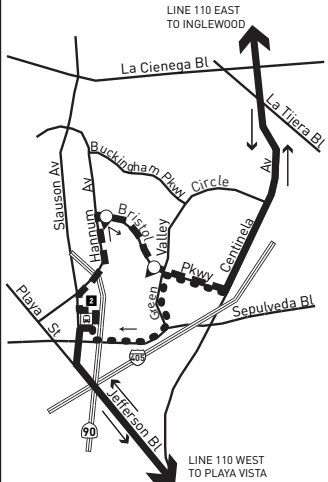

Special Notes

- A Originates at 62nd & Van Ness two to three minutes before time shown.
- B Originates at Florence & Miramonte one minute before time shown.
- C Originates at Mesmer & Major four minutes before time shown.
- D Terminates at Mesmer & Major three minutes after time shown.

Service operates to Playa Vista Monday thru Saturday Only. No service west of Mesmer and Major on Sunday Only.

Avisos especiales

- A Se origina en la 62nd y Van Ness dos a tres minutos antes de la hora mostrada.
- B Se origina en la Florence y Miramonte un minuto despues de la hora mostrada.
- C Se origina en Mesmer y Major quatro minutos antes de la hora mostrada
- D Termina en Mesmer y Major tres minutos despues de la hora mostrada.

Servicio opera a Playa Vista de lunes a sabado solamente. No servicio al oeste de Mesmer y Major los domingos solamente.

**MAP NOTES**

- 1 Florence Blue Line Station**  
Metro Bus Lines 102, 110, 111, 611, 711, 711;  
DASH Chesterfield Square
- 2 Fox Hills Transit Center**  
Metro Bus Lines 108, 110, 358, 439;  
C2, C3, C4, C6

**INSET 1 - FOX HILLS**

**INSET LEGEND**

- — — Line 110 Eastbound
- - - - - Line 110 Westbound
- ⊗ Transit Center
- ⊗ Line 110 Stops (Eastbound)