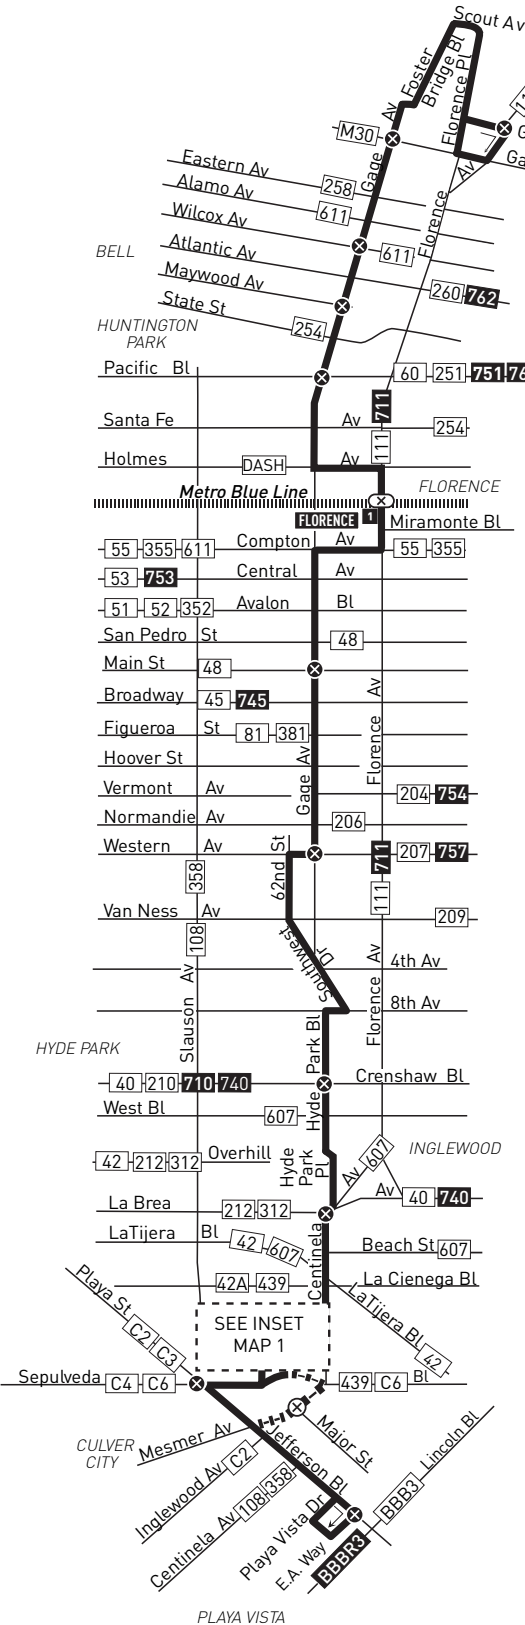

MAP NOTES

1. **1 Florence Blue Line Station**
   Metro Bus Lines 102, 110, 111, 611, 711, 711;
   DASH Chesterfield Square
2. **2 Fox Hills Transit Center**
   Metro Bus Lines 108, 110, 358, 439;
   C2, C3, C4, C6

LEGEND

- Route of Line 110
- — — Short Line Turnaround
- ⊗ Timepoint
- ⊗ Timepoint on Sunday/Holidays
- ▨ Metro Rail
- ⊗ Metro Rail Station and Timepoint
- ⊗ Transit Center
- ### Connecting Line
- ### Rapid Connecting Line
- BBB Santa Monica's Big Blue Bus
- C Culver CityBus Lines
- CE LADOT Commuter Express
- M Montebello Bus Lines