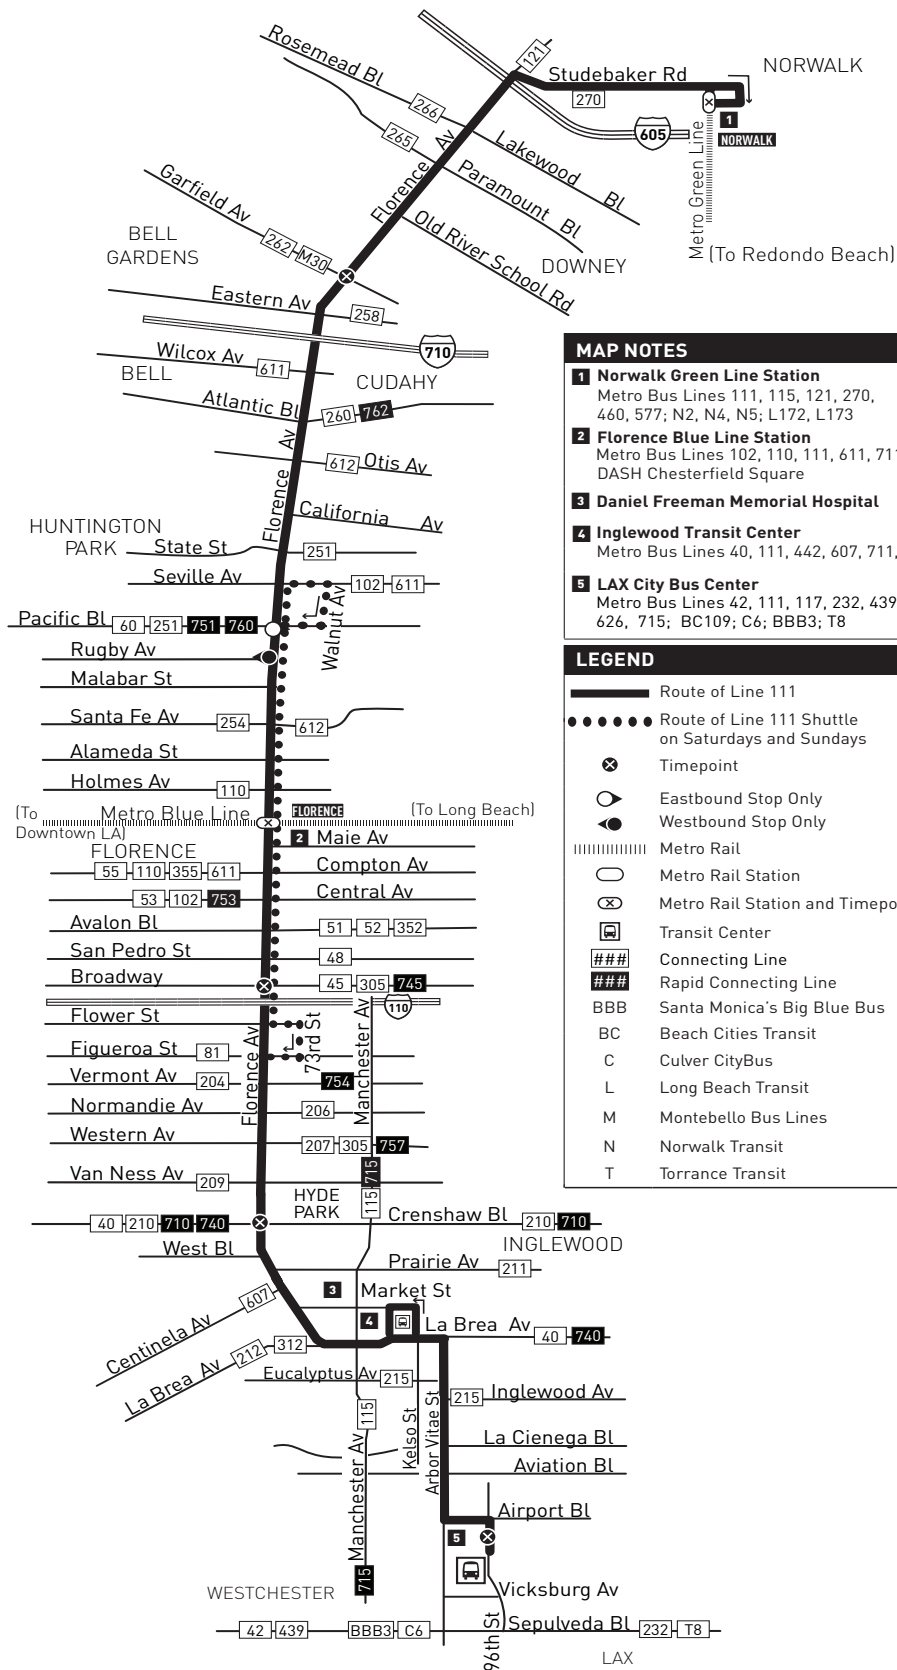

Special Notes

- A** Trip transfers to Line 251 northbound at Pacific & Florence. See Line 251 timetable for details.
- B** Trip transfers from Line 251 southbound at Pacific & Florence three minutes before time shown.
- C** Shuttle Trip. Originates at Walnut and Pacific seven minutes before time shown. Trip terminates at Figueroa and Florence two minutes after time shown at Florence and Broadway.
- D** Shuttle Trip. Originates at Figueroa and Florence two minutes before time shown. Trip terminates at Walnut and Pacific seven minutes after time shown at Florence Station.
- E** Originates at Hillcrest & Manchester seven minutes before time shown.

Avisos especiales

- A** Viaje transborda a la Línea 251 rumbo al norte en Pacific y Florence. Vea el horario de la Línea 251 para mas detalles
- B** Viaje transborda de Línea 251 rumbo al sur en Pacific y Florence tres minutos antes de la hora mostrada.
- C** Viaje Shuttle. Comienza en Walnut y Pacific siete minutos antes de la hora mostrada. Viaje termina en Figueroa y Florence dos minutos despues de la hora mostrada en Florence y Broadway.
- D** Viaje Shuttle. Comienza en Figueroa y Florence dos minutos antes de la hora mostrada. Viaje termina en Walnut y Pacific siete minutos despues de la hora mostrada en Florence Station.
- E** Comienza en Hillcrest y Manchester siete minutos antes de la hora mostrada.

MAP NOTES

- 1 Norwalk Green Line Station**
Metro Bus Lines 111, 115, 121, 270, 460, 577; N2, N4, N5; L172, L173
- 2 Florence Blue Line Station**
Metro Bus Lines 102, 110, 111, 611, 711; DASH Chesterfield Square
- 3 Daniel Freeman Memorial Hospital**
- 4 Inglewood Transit Center**
Metro Bus Lines 40, 111, 442, 607, 711, 740
- 5 LAX City Bus Center**
Metro Bus Lines 42, 111, 117, 232, 439, 626, 715; BC109; C6; BBB3; T8