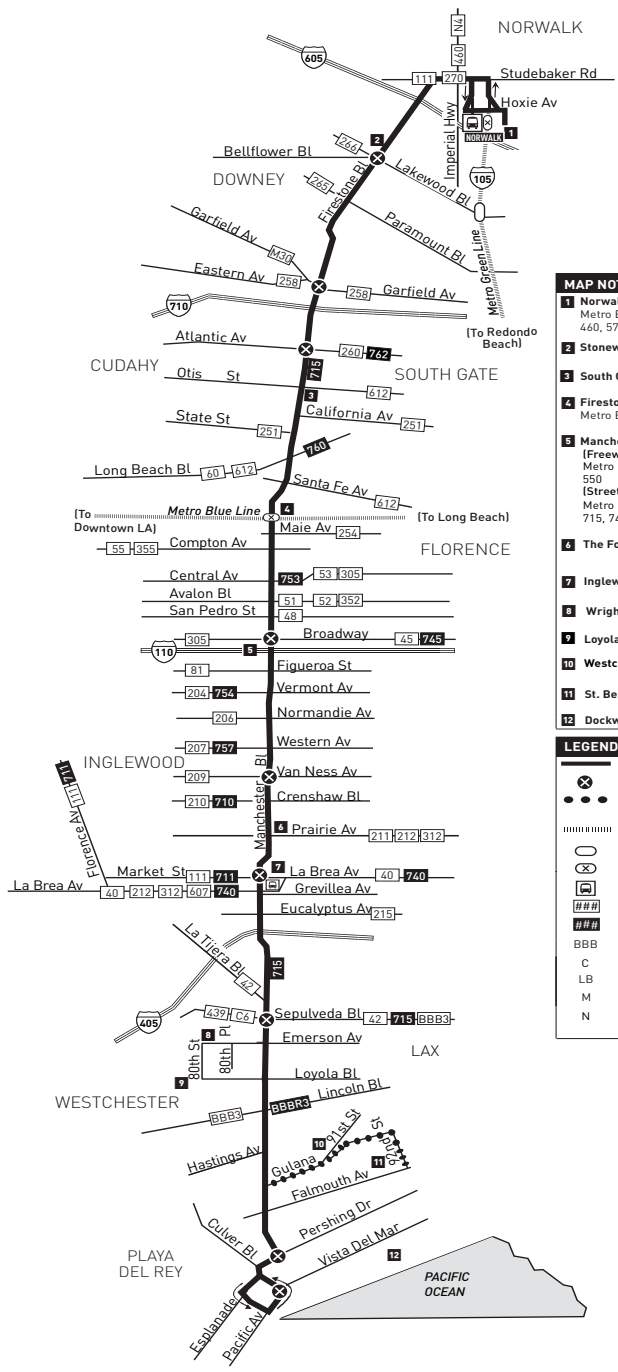

MAP NOTES

- **1 Norwalk Station**
  Metro Bus Lines 111, 115, 121, 125, 270, 460, 577; N2, N4, N5; LB172, LB173
- **2 Stonewood Center**
- **3 South Gate Middle School**
- **4 Firestone Blue Line Station**
  Metro Bus Lines 55, 115, 254, 355, 715
- **5 Manchester Harbor Transitway Station (Freeway level)**
  Metro Bus Lines 444, 445, 446, 447, 460, 550
  [Street Level]
  Metro Bus Lines 45, 81, 115, 305, 715, 745
- **6 The Forum/Hollywood Park**
- **7 Inglewood Transit Center**
- **8 Wright Middle School**
- **9 Loyola Marymount University**
- **10 Westchester High School**
- **11 St. Bernard High School**
- **12 Dockweiler State Beach**

LEGEND

- Route of Line 115
- ⊗ Timepoint
- Supplemental Service Operates School Days Only
- ⋯ Metro Rail
- Metro Rail Station
- ⊗ Metro Rail Station and Timepoint
- Ⓜ Transit Center
- ### Connecting Line
- ### Rapid Connecting Line
- BBB Santa Monica Big Blue Bus
- C Culver City Bus Lines
- LB Long Beach Transit
- M Montebello Bus Lines
- N Norwalk Transit