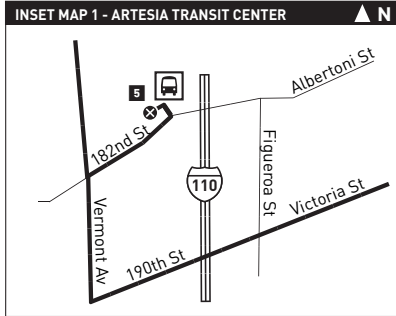

1. **MAP NOTES**
1. **Los Cerritos Center**
     Metro 62, 130, 577X; LB172, 173, 192; OC30; N2, N8
  2. **Cerritos College**
  3. **Artesia Blue Line Station**
     Metro 130, 205, 260, 760, 762; LB51, 61; 66ZAP; T6
  4. **CSU Dominguez Hills**
     Metro 53, 130; CA
  5. **Artesia Transit Center**
     Metro 51, 130, 205, 214, 246, 247, 344, 352, 445, 450X, 550, Metro Silver Line; T1, T6; CS
  6. **South Bay Galleria**
     Metro 40, 130, 210, 211, 344, 710, 740; BC102; GA3; T2, T8