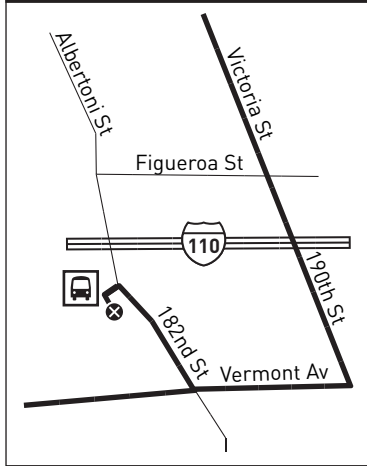

MAP NOTES

- **1** Los Cerritos Center
  Metro 62, 130; LB172, 173, 192;
  OCTA 26,30' N 2
- **2** Cerritos College
- **3** Artesia Station
  Metro 130, 205, 262, 760; 762; LB51, 61;
  66ZAP; T 6
- **4** CSU Dominguez
- **5** The Galleria at South Bay

INSET MAP 1 - ARTESIA TRANSIT CENTER