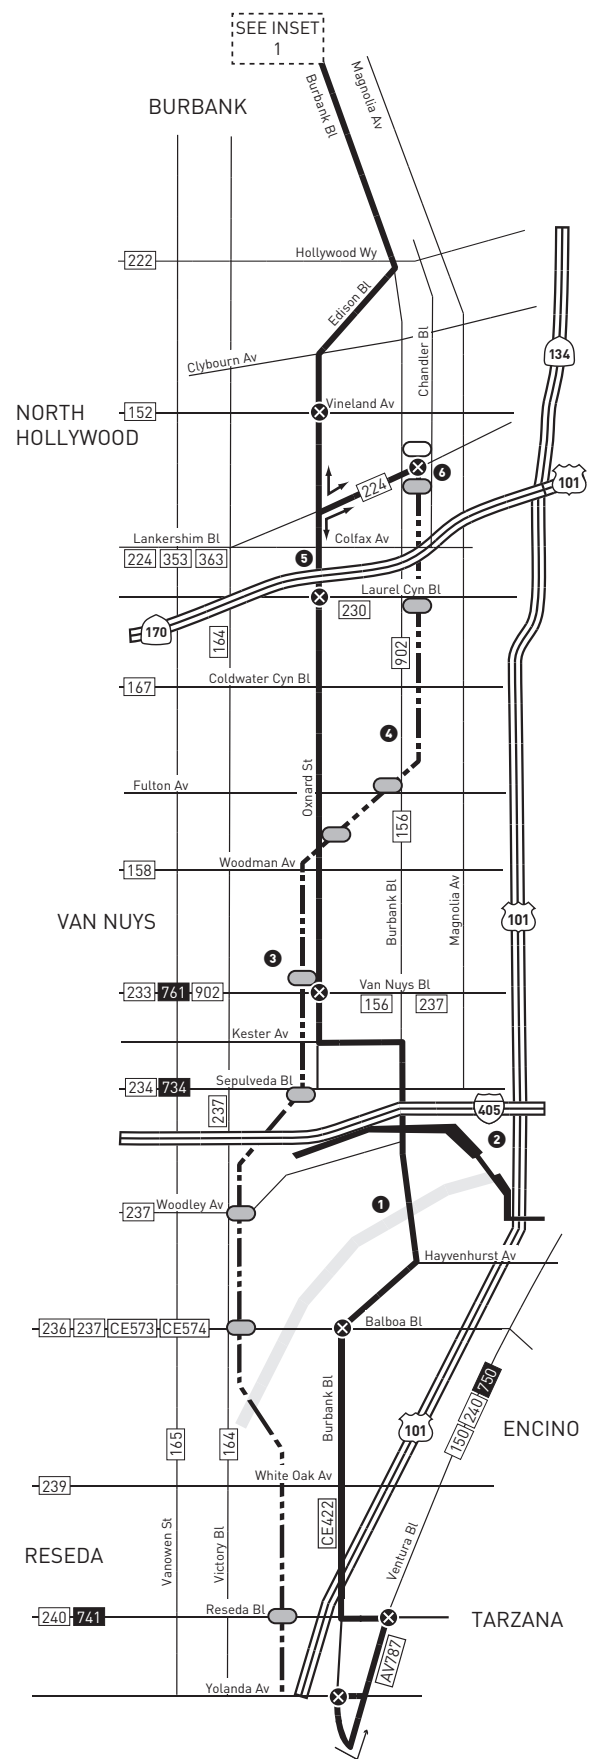

SEE INSET 1

MAP NOTES

- **1 Sepulveda Dam Recreation Area**
- **2 Sepulveda Dam**
- **3 Van Nuys Orange Line Station**
  Metro Bus Lines 154, 156, 233, 237, 761, 902; LDVAN
- **4 Valley Plaza**
- **5 Laurel Plaza**
- **6 North Hollywood Red & Orange Line Stations**
  Metro Bus Lines 152, 154, 156, 183, 224, 353, 363, 656 Owl, 902, Orange Line; CE549; BB Media District, Airport/Empire; CE549; SC757
- **7 Burbank High School**
- **8 Burbank Station**

LEGEND

- Route of Line 154
- Route of Orange Line
- Los Angeles River
- Timepoint
- Metro Red Line Station
- Metro Orange Line Station
- Transit Center
- MetroLink Station
- AV Antelope Valley Transit Authority
- BB Burbank Bus
- CE Commuter Express
- SC Santa Clarita Transit