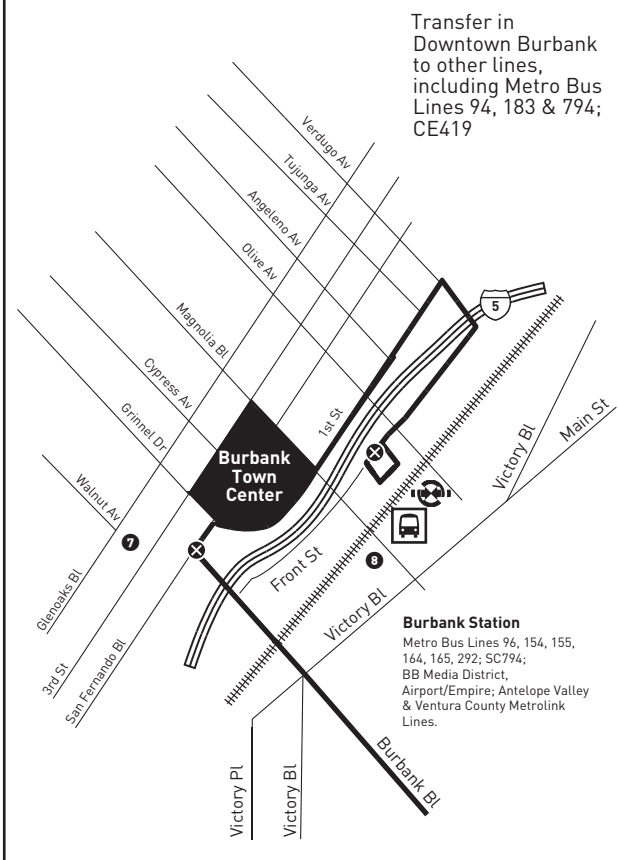

MAP NOTES

- **1 Sepulveda Dam Recreation Area**
- **2 Sepulveda Dam**
- **3 Van Nuys Orange Line Station**
  Metro Bus Lines 154, 156, 233, 237, 761, 902; LDVAN
- **4 Valley Plaza**
- **5 Laurel Plaza**
- **6 North Hollywood Red & Orange Line Stations**
  Metro Bus Lines 152, 154, 156, 183, 224, 353, 363, 656 Owl, 902, Orange Line; CE549; BB Media District, Airport/Empire; CE549; SC757
- **7 Burbank High School**
- **8 Burbank Station**

LEGEND

- Route of Line 154
- Route of Orange Line
- Los Angeles River
- Timepoint
- Metro Red Line Station
- Metro Orange Line Station
- Transit Center
- MetroLink Station
- AV Antelope Valley Transit Authority
- BB Burbank Bus
- CE Commuter Express
- SC Santa Clarita Transit