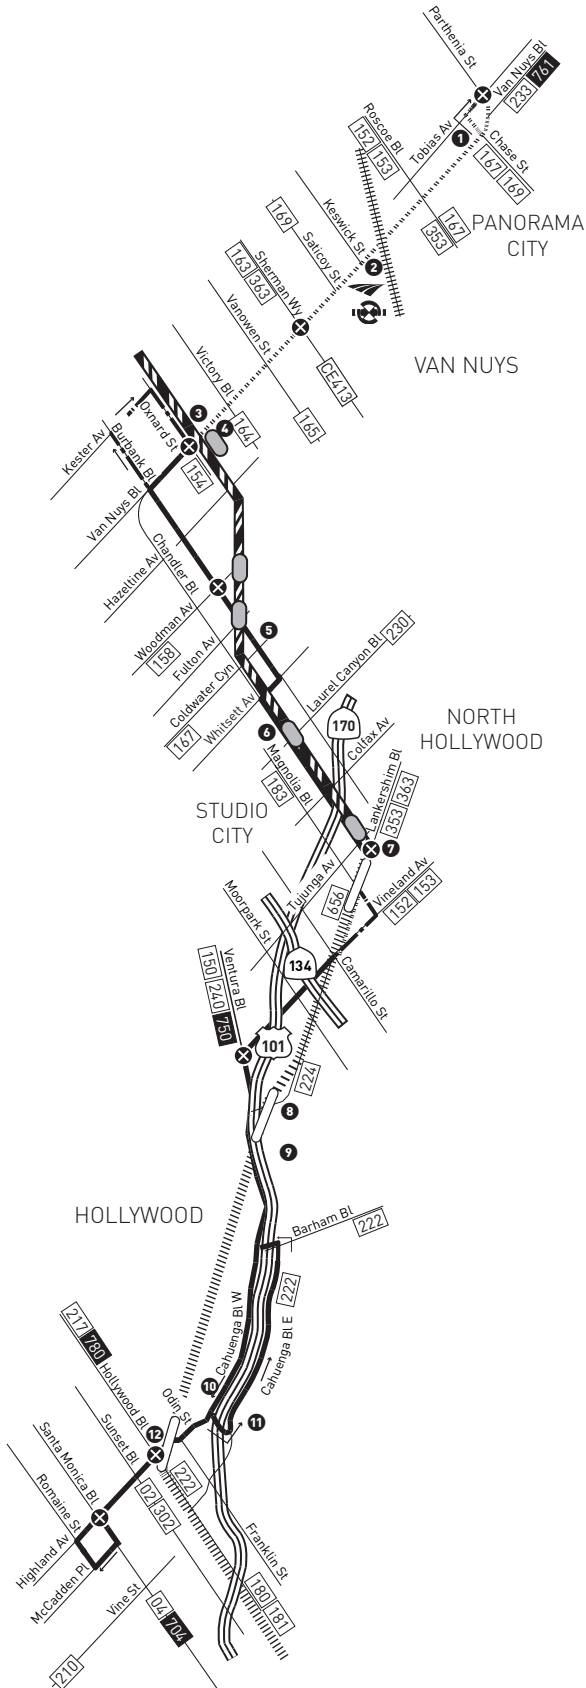

1. 1 **Panorama Mall**
2. 2 **Van Nuys Metrolink Station**
   Ventura County Line/Amtrak
3. 3 **Van Nuys Orange Line Station**
   Metro Lines 233, 237, 761; LDVAN, SC793, SC798
4. 4 **Van Nuys Civic Center**
5. 5 **Valley College Station**
   CE549, LDVAN
6. 6 **Laurel Canyon Station**
   Metro Lines 156, 230
7. 7 **North Hollywood Red & Orange Line Stations**
   Metro Lines 152, 153, 154, 183, 224, 353, 363, 656
   Owl, Orange Line; BB Media District, Airport/Empire; CE549
8. 8 **Universal City Station**
   Metro Lines 96, 150, 155, 240, 750
9. 9 **Universal Studio**
10. 10 **Hollywood Bowl**
11. 11 **John Anson Ford Theater**
12. 12 **Hollywood/Highland Station**
    Metro Lines 163, 210, 212, 217, 312, 780, LD-Hollywood

LEGEND

- Route of Line 156 and 656
- Route of Line 656 Late-night Service only (10:57pm-5:00am)
- Route of Orange Line
- Metro Rail Station
- Metro Orange Line Station
- Timepoint
- Metrolink Station
- Amtrak Station
- BB Burbank Bus
- CE LADOT Commuter Express
- LD LADOT Dash
- SC Santa Clarita Transit