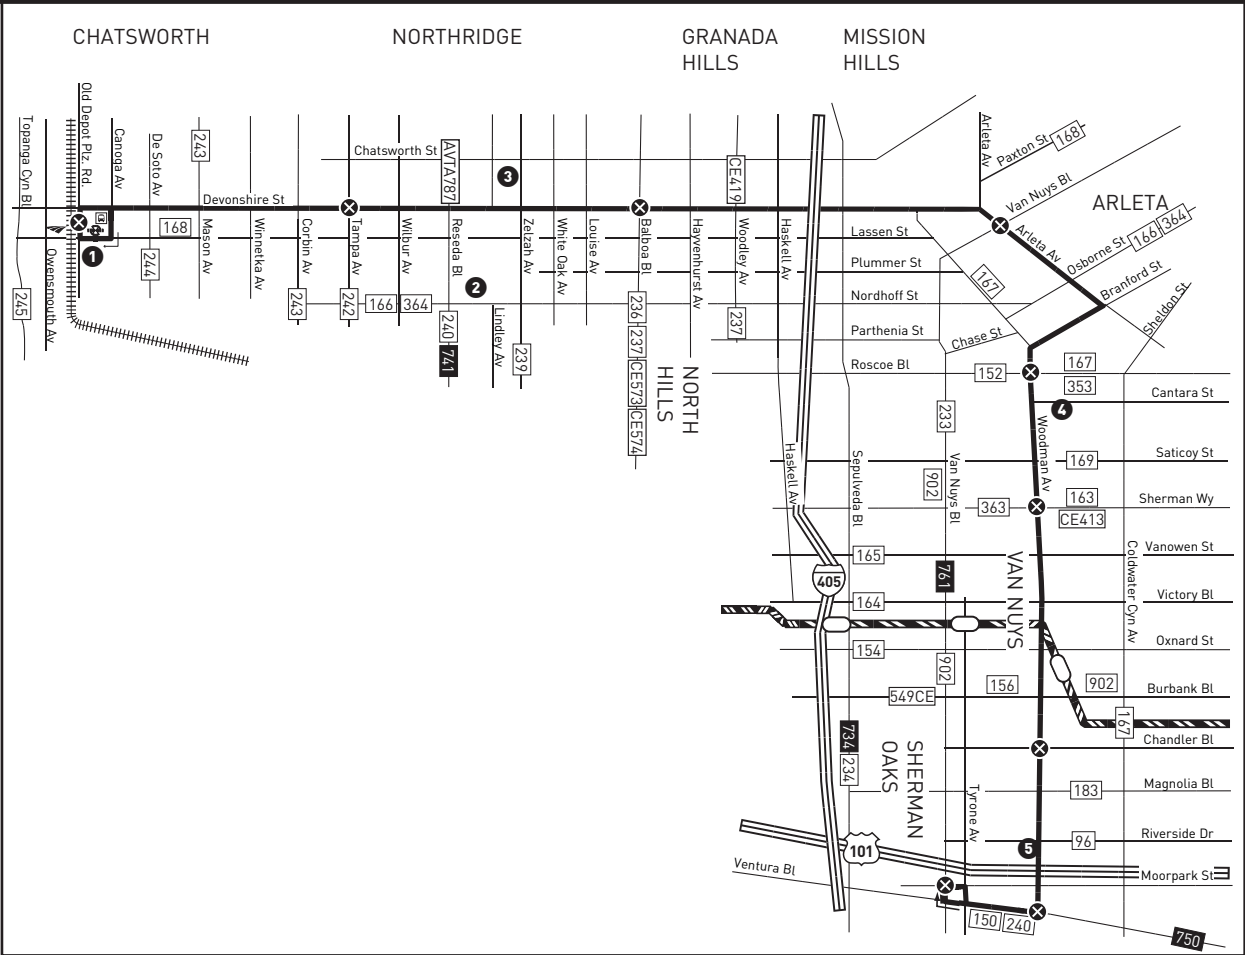

1. **MAP NOTES**
2. **1 Chatsworth Station**
     Metro Bus lines 166, 167, 168, 244, 245, 364; CE419, SV-C; SC791; Ventura County Metrolink Line; Amtrak
   - **2 California State University, Northridge**
   - **3 Granada Hills High School**
   - **4 Kaiser Hospital**
   - **5 Sherman Oaks Fashion Square**

1. **LEGEND**
2. Route of Line 158
   - Route of Orange Line
   - Timepoint
   - Metrolink Station
   - Amtrak Station
   - Transit Center
   - Metro Orange Line Station
   - **CE** LADOT Commuter Express
   - **SV** Simi Valley Transit
   - **AVTA** Antelope Valley Transit Authority