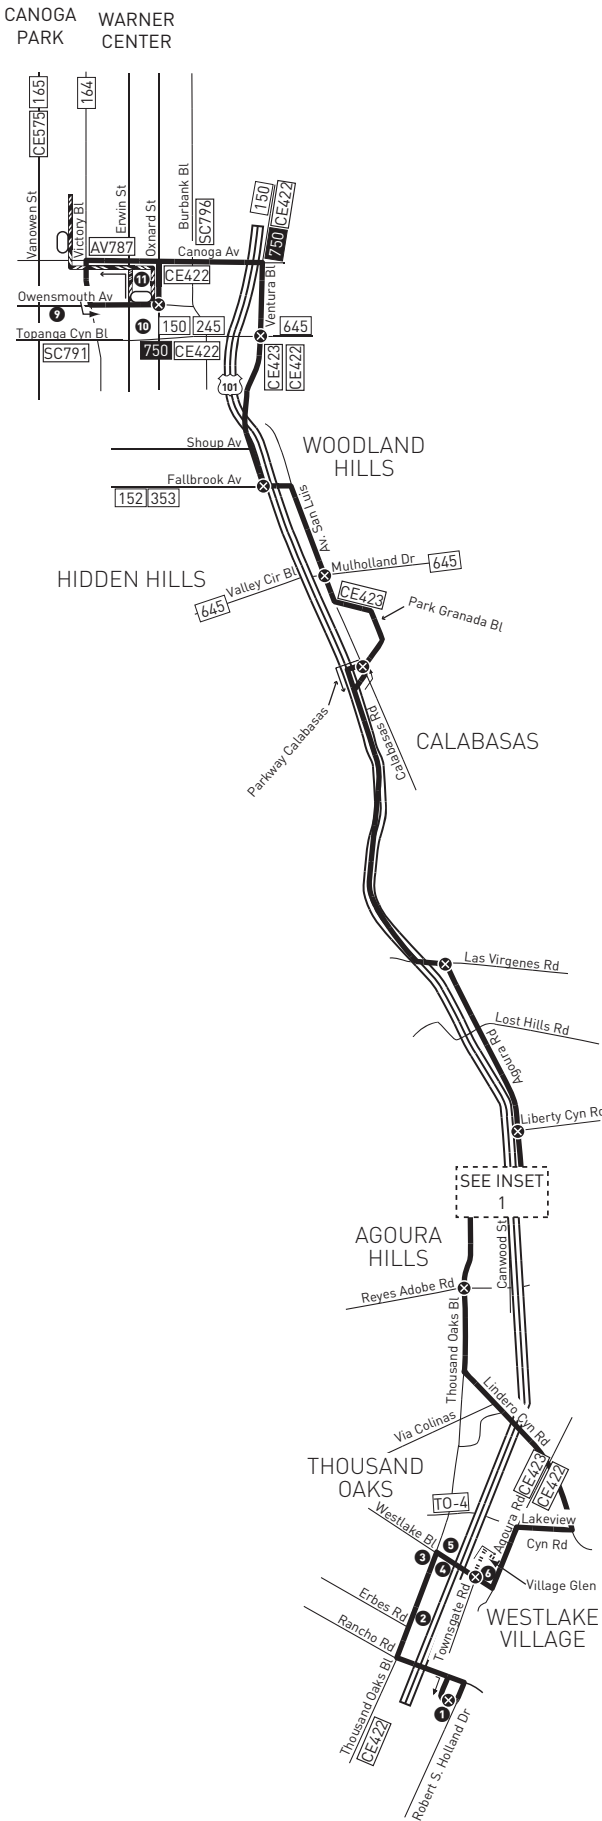

MAP NOTES

- **1 Thousand Oaks Transit Center**
  TO-1, 2, 4: VISTA Conejo Connection
- **2 Thousand Oaks Civic Arts Plaza**
- **3 North Ranch Mall**
- **4 Northgate Shopping Center**
- **5 The Promenade at Westlake**
- **6 Hyatt Westlake Plaza**
- **7 Twin Oaks Shopping Center**
- **8 Whizins Center**
- **9 Westfield Shoppingtown Topanga**
- **10 Westfield Shoppingtown Promenade**
- **11 Warner Center Transit Hub**
  Metro Bus 161, 164, 245, 645, 750, Orange Line, VISTA Conejo Connection, LD Warner Center; Nearby transfer to Metro Bus Lines 150, CE422

LEGEND

- Route of Line 161
- Weekday Shortline, Weekday and Holiday Turnaround loop
- Route of Orange Line
- Timepoint
- Metro Orange Line Station
- **AV** Antelope Valley Transit Authority
- **CE** LADOT Commuter Express
- **LD** LADOT Dash
- **SC** Santa Clarita Transit
- **TO** Thousand Oaks Transit
- **VISTA** Ventura Intercity Service Transit Authority

INSET MAP LEGEND

- Park/Ride Lots