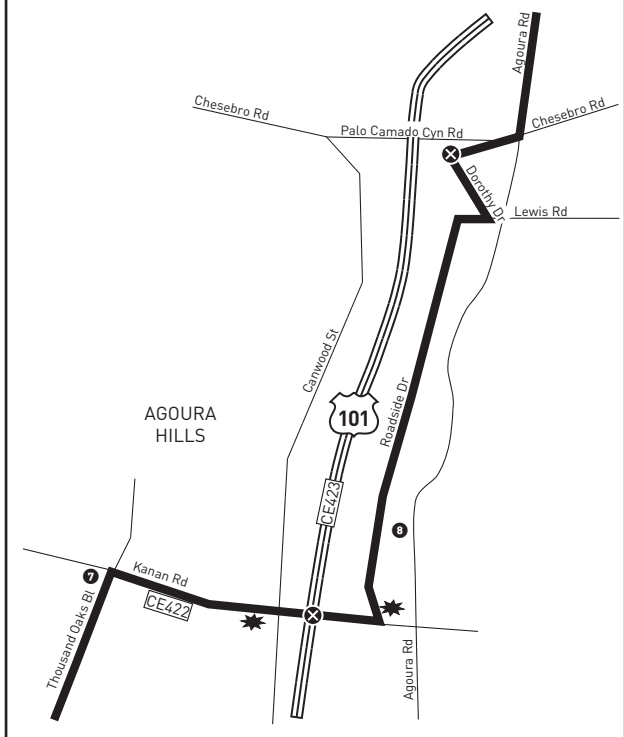

Special Notes

- A** Trip originates at Agoura Rd. and Lost Hills Rd. 2 minutes before time shown.
- B** Trip originates via Line 150 from Universal City. Obtain Line 150 timetable for details.

Avisos especiales

- A** Viaje origina en Agoura Rd. y Lost Hills Rd. 2 minutos antes de la hora mostrada.
- B** Viaje Origina via Linea 150 desde Universal City. Obtenga el horario de Linea 150 para detalles.

MAP NOTES

- 1 Thousand Oaks Transit Center**
TO-1, 2, 4: VISTA Conejo Connection
- 2 Thousand Oaks Civic Arts Plaza**
- 3 North Ranch Mall**
- 4 Northgate Shopping Center**
- 5 The Promenade at Westlake**
- 6 Hyatt Westlake Plaza**
- 7 Twin Oaks Shopping Center**
- 8 Whizins Center**
- 9 Westfield Shoppingtown Topanga**
- 10 Westfield Shoppingtown Promenade**
- 11 Warner Center Transit Hub**
Metro Bus 161, 164, 245, 645, 750, Orange Line, VISTA Conejo Connection, LD Warner Center; Nearby transfer to Metro Bus Lines 150, CE422