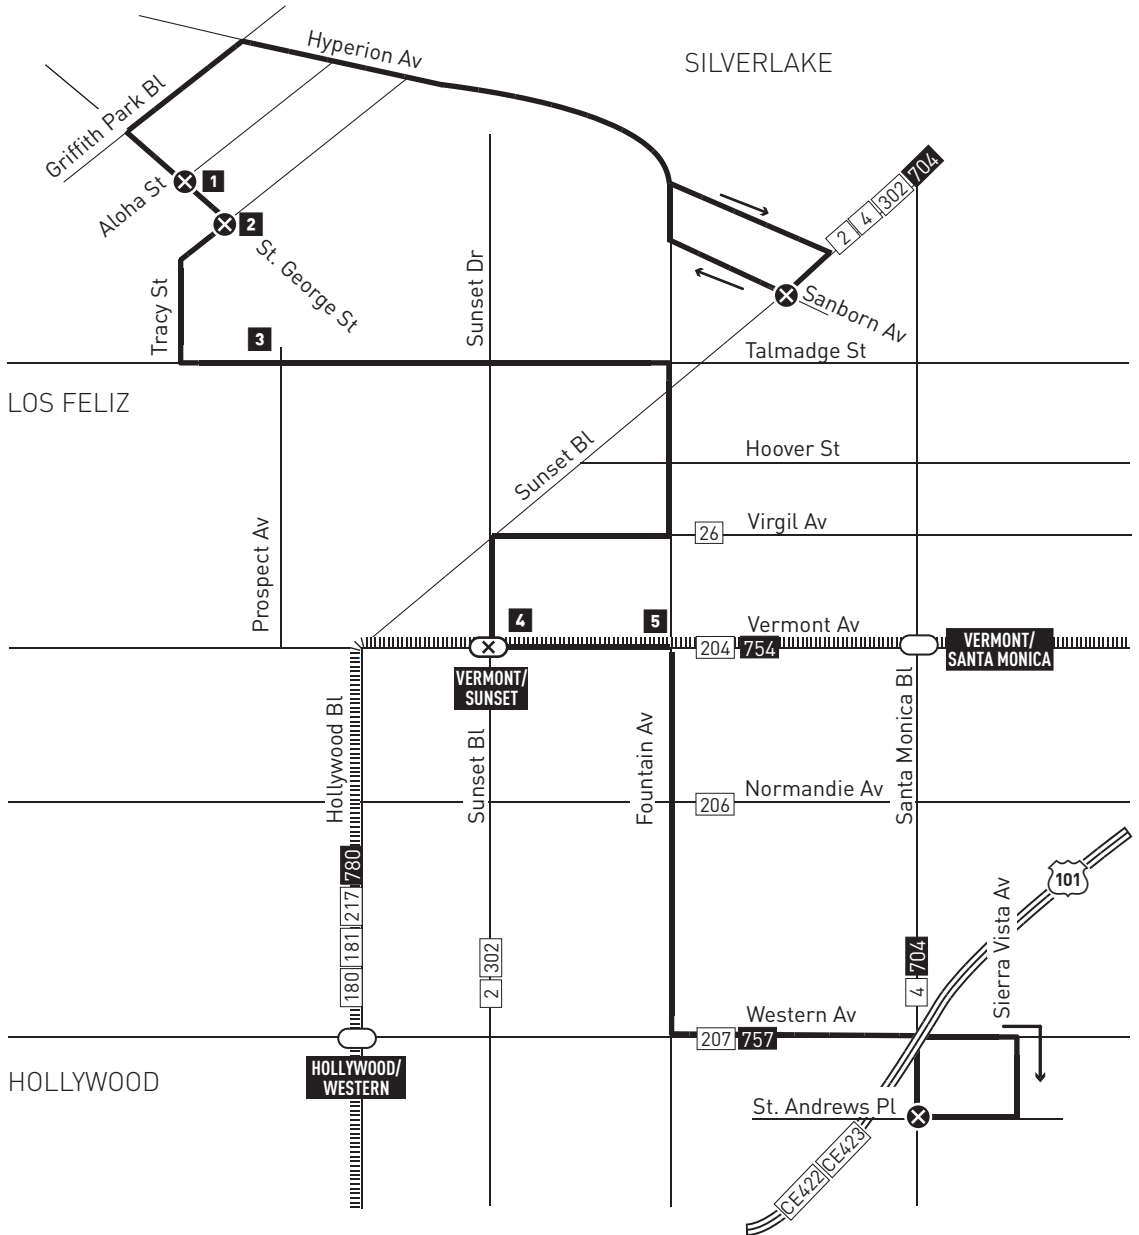

Monday through Friday

Effective Jun 28 2009

175

Eastbound (Approximate Times)

HOLLYWOOD	LOS FELIZ	SILVERLAKE	
St. Andrews & Santa Monica	St. George & Aloha	Sanborn & Sunset	
6:32A	6:43A	6:53A	7:00A
ⓑ6:43	6:54	7:04	—
ⓑ6:48	6:59	7:10	—
6:53	7:04	7:15	7:23
ⓑ6:58	7:09	7:20	—
—	ⓑ7:20	7:31	—
—	ⓑ7:32	7:43	—
7:34	7:45	7:56	8:04
8:40	8:51	9:02	9:10
2:05P	2:17P	2:26P	2:32P
—	—	ⓑ3:13	3:25
3:11	3:24	3:35	3:42
4:22	4:35	4:46	4:53
5:32	5:45	5:56	6:03
6:41	6:54	7:04	7:10
7:44	7:56	8:05	8:11

Westbound (Approximate Times)

SILVERLAKE	LOS FELIZ	HOLLYWOOD	
Sanborn & Sunset	St. George & Tracy	Vermont & Sunset	St. Andrews & Santa Monica
6:24A	6:31A	6:42A	6:52A
7:00	7:07	7:18	7:28
7:23	7:30	7:41	7:51
8:04	8:11	8:22	8:32
9:10	9:17	9:27	9:37
2:32P	2:39P	2:50P	3:00P
—	ⓑ3:12	3:29	—
—	ⓑ3:14	3:31	—
—	ⓑ3:17	3:33	—
—	ⓑ3:19	3:35	—
—	ⓑ3:22	3:36	3:48
—	ⓑ3:24	3:38	—
ⓑ3:25	3:33	3:47	—
3:42	3:50	4:02	4:14
4:53	5:01	5:13	5:25
6:03	6:10	6:21	6:32
7:10	7:16	7:26	7:36

LEGEND

- Line 175 Route
- Timetable Timepoint
- Metro Rail
- Metro Rail Station Timepoint
- Transit Center
- Map Notes (see inset)
- Connecting Line
- Rapid Connecting Line
- LADOT Commuter Express

MAP NOTES

- 1** Eastbound Only Stop
- 2** Westbound Only Stop
- 3** ABC TV Center
- 4** Children's Hospital
- 5** Hollywood Presbyterian Medical Center