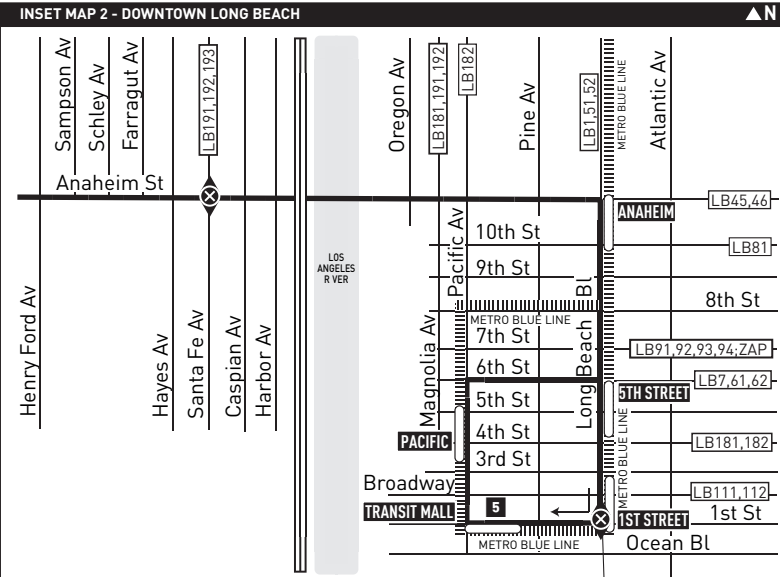

**INSET 1 - LAX City Bus Center**

- Route of Line 232
- Timepoint
- Metro Rail Station and Timepoint
- Metro Rail
- Transit Center
- Northbound
- Southbound

**LEGEND**

- Route of Line 232
- Timepoint
- Metro Rail
- Metro Rail Station
- Map Notes
- Connectin Line
- Rapid Connecting Line
- Transit Center
- BBB Santa Monica's Big Blue Bus
- BC Beach Cities Transit
- C Culver City Bus
- CC LADOT Community Connection
- CE LADOT Commuter Express Bus
- G Gardena Municipal Bus Lines
- LB Long Beach Transit
- T Torrance Transit
- OCTA Orange County Transportation Authority

**MAP NOTES**

- 1 LAX City Bus Center**  
Metro 42, 111, 117, 232, 315, 439, 626; C6; T8; BBB3; BC109
- 2 Manhattan Village**
- 3 PCH Transitway Station**  
Freeway Level: Metro 445; Street Level: Metro 205, 232; T7; CE448; DASH Wilmington
- 4 L.A. Harbor College**
- 5 Long Beach Transit Mall**  
Metro 232, 577X; T3; CC142; LB1, 7, 21, 22, 23, 46, 51, 52, 61, 62, 63, 66, 81, 91, 92, 93, 94, 96, 111, 112, 172, 173, 174, 181, 182, 191, 192, 193; ZAP; LB Passport A,B,C,D; OCTA60

**INSET 2 - DOWNTOWN LONG BEACH**

- Route of Line 232
- Timepoint
- Metro Rail Station
- Metro Rail
- Connecting Line
- LB Long Beach Transit

SEE INSET # 2