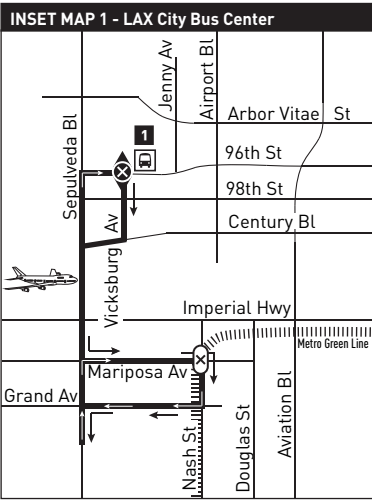

**INSET 1 - LAX City Bus Center**

- Route of Line 232
- Timepoint
- Metro Rail Station and Timepoint
- Metro Rail
- Transit Center
- Northbound
- Southbound

**LEGEND**

- Route of Line 232
- Timepoint
- Metro Rail
- Metro Rail Station
- Map Notes
- Connectin Line
- Rapid Connecting Line
- Transit Center
- BBB Santa Monica's Big Blue Bus
- BC Beach Cities Transit
- C Culver City Bus
- CC LADOT Community Connection
- CE LADOT Commuter Express Bus
- G Gardena Municipal Bus Lines
- LB Long Beach Transit
- T Torrance Transit
- OCTA Orange County Transportation Authority

**MAP NOTES**

- 1 LAX City Bus Center**  
Metro 42, 111, 117, 232, 315, 439, 626; C6; T8; BBB3; BC109
- 2 Manhattan Village**
- 3 PCH Transitway Station**  
Freeway Level: Metro 445; Street Level: Metro 205, 232; T7; CE448; DASH Wilmington
- 4 L.A. Harbor College**
- 5 Long Beach Transit Mall**  
Metro 232, 577X; T3; CC142; LB1, 7, 21, 22, 23, 46, 51, 52, 61, 62, 63, 66, 81, 91, 92, 93, 94, 96, 111, 112, 172, 173, 174, 181, 182, 191, 192, 193; ZAP; LB Passport A,B,C,D; OCTA60

**INSET 2 - DOWNTOWN LONG BEACH**

- Route of Line 232
- Timepoint
- Metro Rail Station
- Metro Rail
- Connecting Line
- LB Long Beach Transit

SEE INSET # 2