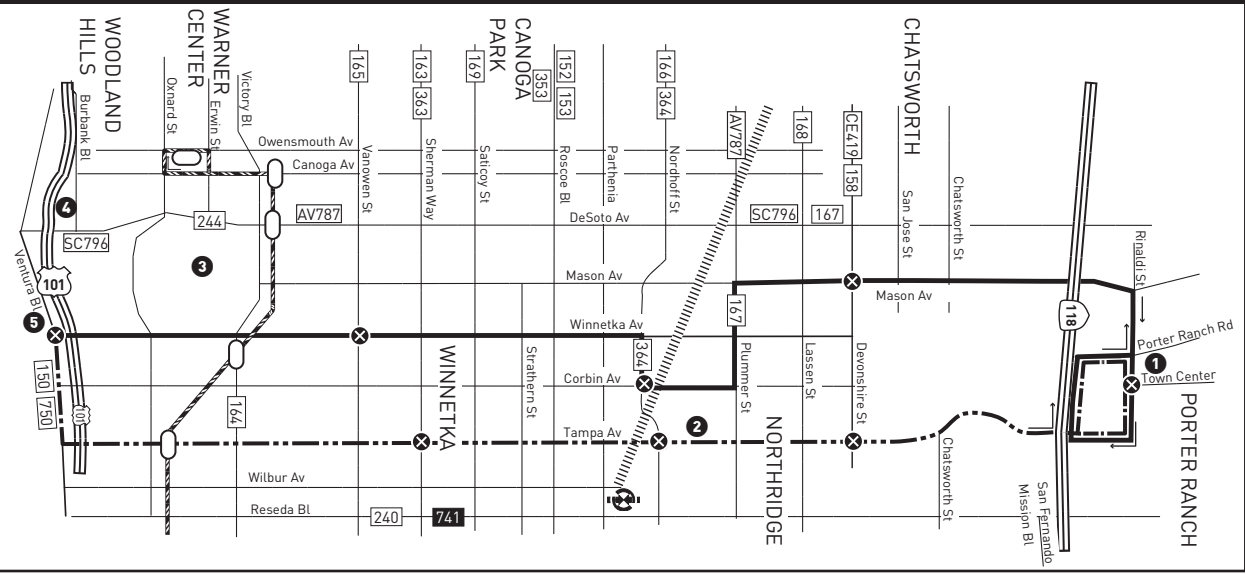

MAP NOTES

- **1 Porter Ranch Town Center**
- **2 Northridge Fashion Center**
- **3 Los Angeles Pierce College**
- **4 Kaiser Permanente Hospital**
- **5 Taft High School**

LEGEND

- Route of Line 242
- Route of Line 243
- Route of Orange Line
- Metro Orange Line Station
- Metrolink Station
- Timepoints used on Timetable
- LADOT Commuter Express
- Santa Clarita Transit
- Antelope Valley Transit Authority