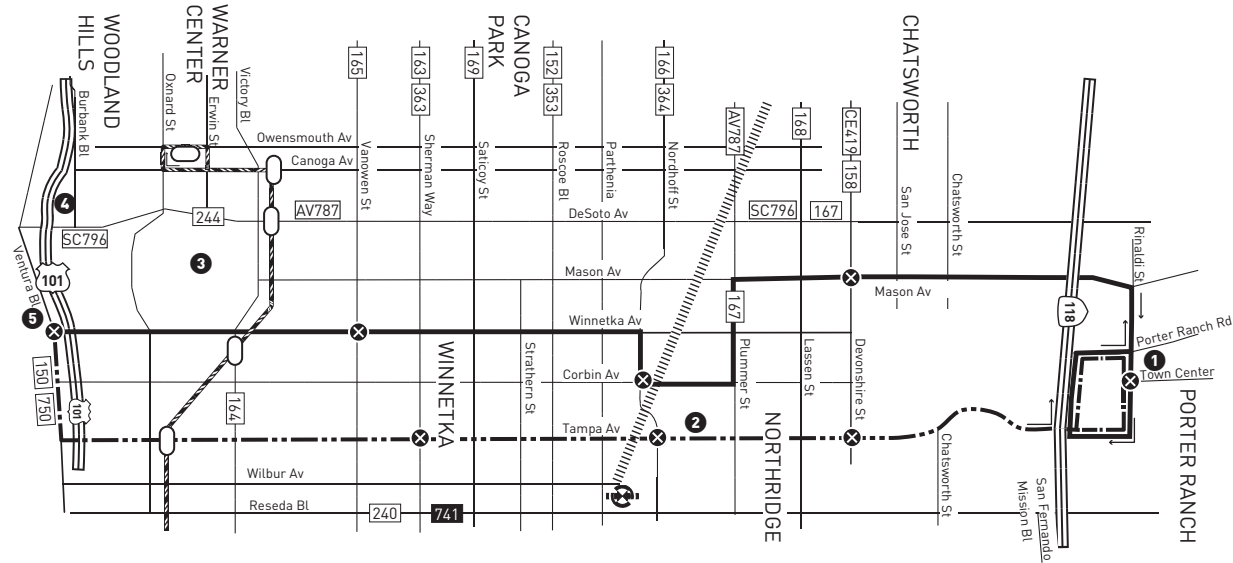

Southbound on Winnetka (Approximate Times)

WOODLAND HILLS	WINNETKA	NORTHRIDGE	CHATSWORTH	PORTER RANCH	PORTER RANCH	CHATSWORTH	NORTHRIDGE	WINNETKA	WOODLAND HILLS
Ventura & Winnetka	Winnetka & Vanowen	Corbin & Nordhoff	Mason & Devonshire	Rinaldi & Town Center	Rinaldi & Town Center	Mason & Devonshire	Nordhoff & Corbin	Winnetka & Vanowen	Ventura & Winnetka
6:29A	6:33A	6:43A	6:50A	6:57A	6:30A	6:40A	6:48A	6:58A	7:03A
7:20	7:25	7:35	7:42	7:49	7:13	7:23	7:31	7:41	7:46
8:07	8:12	8:22	8:29	8:36	7:58	8:08	8:16	8:26	8:32
8:55	9:00	9:10	9:17	9:24	8:47	8:57	9:05	9:15	9:21
9:45	9:50	10:00	10:07	10:14	9:36	9:46	9:54	10:04	10:10
10:34	10:39	10:49	10:56	11:03	10:25	10:35	10:43	10:53	10:59
11:23	11:28	11:38	11:45	11:52	11:14	11:24	11:32	11:42	11:48
12:13P	12:19P	12:29P	12:36P	12:43P	12:03P	12:13P	12:21P	12:31P	12:38P
1:02	1:08	1:18	1:25	1:32	12:52	1:02	1:10	1:20	1:27
1:51	1:57	2:07	2:14	2:21	1:41	1:51	1:59	2:09	2:16
2:40	2:46	2:56	3:03	3:10	2:30	2:40	2:48	2:58	3:04
3:29	3:35	3:45	3:52	3:59	3:19	3:29	3:37	3:47	3:53
4:18	4:24	4:34	4:41	4:48	4:08	4:18	4:26	4:36	4:42
5:06	5:11	5:21	5:28	5:35	4:57	5:07	5:15	5:25	5:31
5:55	6:00	6:10	6:17	6:24	5:46	5:56	6:04	6:14	6:19
6:44	6:49	6:59	7:06	7:13	6:32	6:42	6:50	7:00	7:05
7:29	7:34	7:44	7:51	7:58	7:21	7:31	7:39	7:49	7:54

A Viaje opera los días de escuela solamente.

MAP NOTES

- 1 Porter Ranch Town Center**
- 2 Northridge Fashion Center**
- 3 Los Angeles Pierce College**
- 4 Kaiser Permanente Hospital**
- 5 Taft High School**