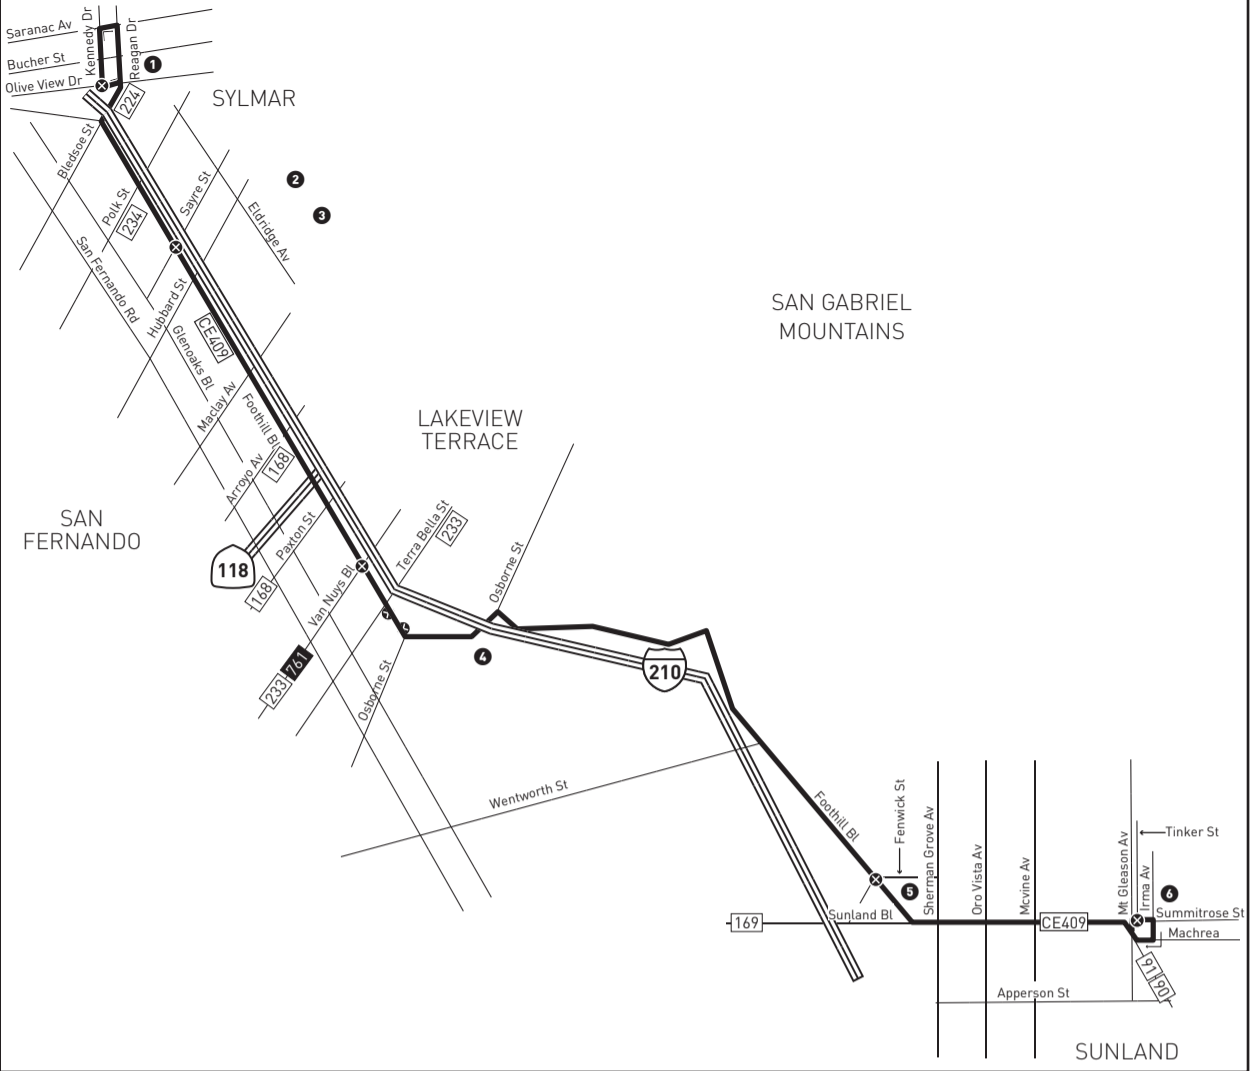

Saturday Schedule

290

Northbound (Approximate Times)

SUNLAND		LAKEVIEW TERRACE		SYLMAR	
Foothill & Mt. Gleason		Foothill & Fenwick		Foothill & Sayre Olive View Medical Center	
6:25A	VIA LINE 90	6:29A	6:38A	6:45A	6:50A
7:24	VIA LINE 90	7:28	7:38	7:45	7:50
8:17	VIA LINE 90	8:21	8:31	8:39	8:44
9:18	VIA LINE 90	9:22	9:32	9:40	9:46
10:19	VIA LINE 90	10:24	10:34	10:42	10:48
11:20	VIA LINE 90	11:25	11:35	11:43	11:49
12:20P	VIA LINE 90	12:25P	12:36P	12:44P	12:50P
1:19	VIA LINE 90	1:24	1:35	1:43	1:49
2:20	VIA LINE 90	2:25	2:36	2:44	2:50
3:20	VIA LINE 90	3:25	3:36	3:44	3:49
4:21	VIA LINE 90	4:26	4:37	4:45	4:50
5:19	VIA LINE 90	5:24	5:34	5:42	5:47
6:19	VIA LINE 90	6:23	6:32	6:39	6:44

Note: All trips originate in downtown Los Angeles in Line 90 service. At Foothill & Fenwick, they change to Line 290 service. Obtain Line 90 timetable for details.

Saturday Schedule

290

Southbound (Approximate Times)

SYLMAR		LAKEVIEW TERRACE		SUNLAND	
Olive View Medical Center Foothill & Sayre		Foothill & Van Nuys		Foothill & Fenwick Foothill & Mt. Gleason	
7:11A	7:18A	7:26A	7:36A	VIA LINE 90	7:40A
8:09	8:17	8:25	8:35	VIA LINE 90	8:39
9:10	9:18	9:26	9:36	VIA LINE 90	9:41
10:07	10:15	10:23	10:33	VIA LINE 90	10:38
11:08	11:16	11:24	11:35	VIA LINE 90	11:40
12:07P	12:15P	12:23P	12:34P	VIA LINE 90	12:39P
1:10	1:18	1:26	1:37	VIA LINE 90	1:42
2:10	2:18	2:26	2:37	VIA LINE 90	2:42
3:10	3:18	3:26	3:37	VIA LINE 90	3:42
4:09	4:17	4:25	4:36	VIA LINE 90	4:41
5:11	5:18	5:26	5:37	VIA LINE 90	5:42

Note: All trips change to Line 90 service at Foothill & Fenwick and continue to downtown Los Angeles. Obtain Line 90 timetable for details.

LEGEND

- Route of Line 290
- Timepoint
- Commuter Express
- Northbound Only Timepoint
- Southbound Only Timepoint