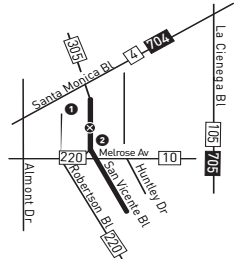

INSET 1 WEST HOLLYWOOD

- **1** West Hollywood Library
- **2** Pacific Design Center

LEGEND

- Route of Line 550
- Line 550 Limited Stops
- Timepoints
- Limited Stops and Timepoints
- Connecting Lines
- Rapid Connecting Lines
- Metro Rail
- Metro Rail Station and Timepoint
- Transitway Stations
- Santa Monica's Big Blue Bus
- LADOT Commuter Express
- Carson North/South Shuttle
- Gardena Bus Lines
- Torrance Transit