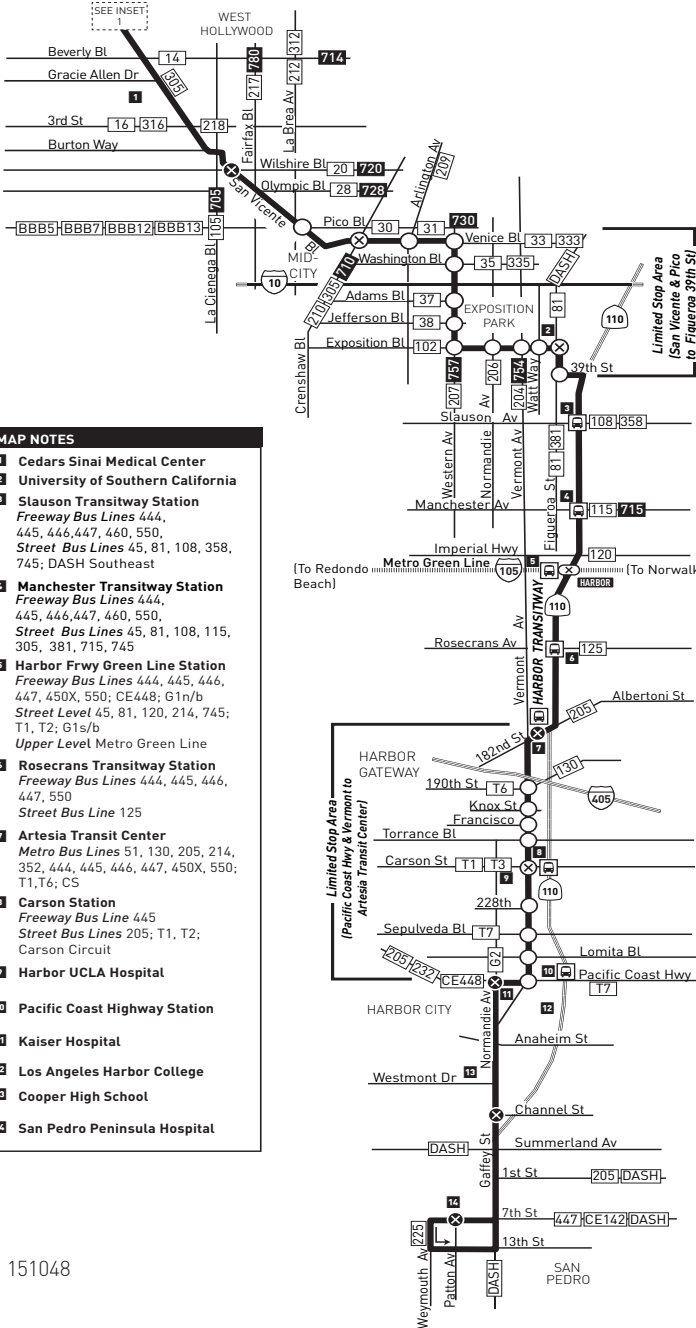

MAP NOTES

- **1** Cedars Sinai Medical Center
- **2** University of Southern California
- **3** Slauson Transit Station
  Freeway Bus Lines 444, 445, 446, 447, 460, 550,
  Street Bus Lines 45, 81, 108, 358,
  745; DASH Southeast
- **4** Manchester Transitway Station
  Freeway Bus Lines 444, 445, 446, 447, 460, 550,
  Street Bus Lines 45, 81, 108, 115,
  305, 381, 715, 745
- **5** Harbor Frwy Green Line Station
  Freeway Bus Lines 444, 445, 446,
  447, 450X, 550; CE448; G1n/b
  Street Level 45, 81, 120, 214, 745;
  T1, T2; G1s/b
  Upper Level Metro Green Line
- **6** Rosecrans Transitway Station
  Freeway Bus Lines 444, 445, 446,
  447, 550
  Street Bus Line 125
- **7** Artesia Transit Center
  Metro Bus Lines 51, 130, 205, 214,
  352, 444, 445, 446, 447, 450X, 550;
  T1, T6; CS
- **8** Carson Station
  Freeway Bus Line 445
  Street Bus Lines 205; T1, T2;
  Carson Circuit
- **9** Harbor UCLA Hospital
- **10** Pacific Coast Highway Station
- **11** Kaiser Hospital
- **12** Los Angeles Harbor College
- **13** Cooper High School
- **14** San Pedro Peninsula Hospital