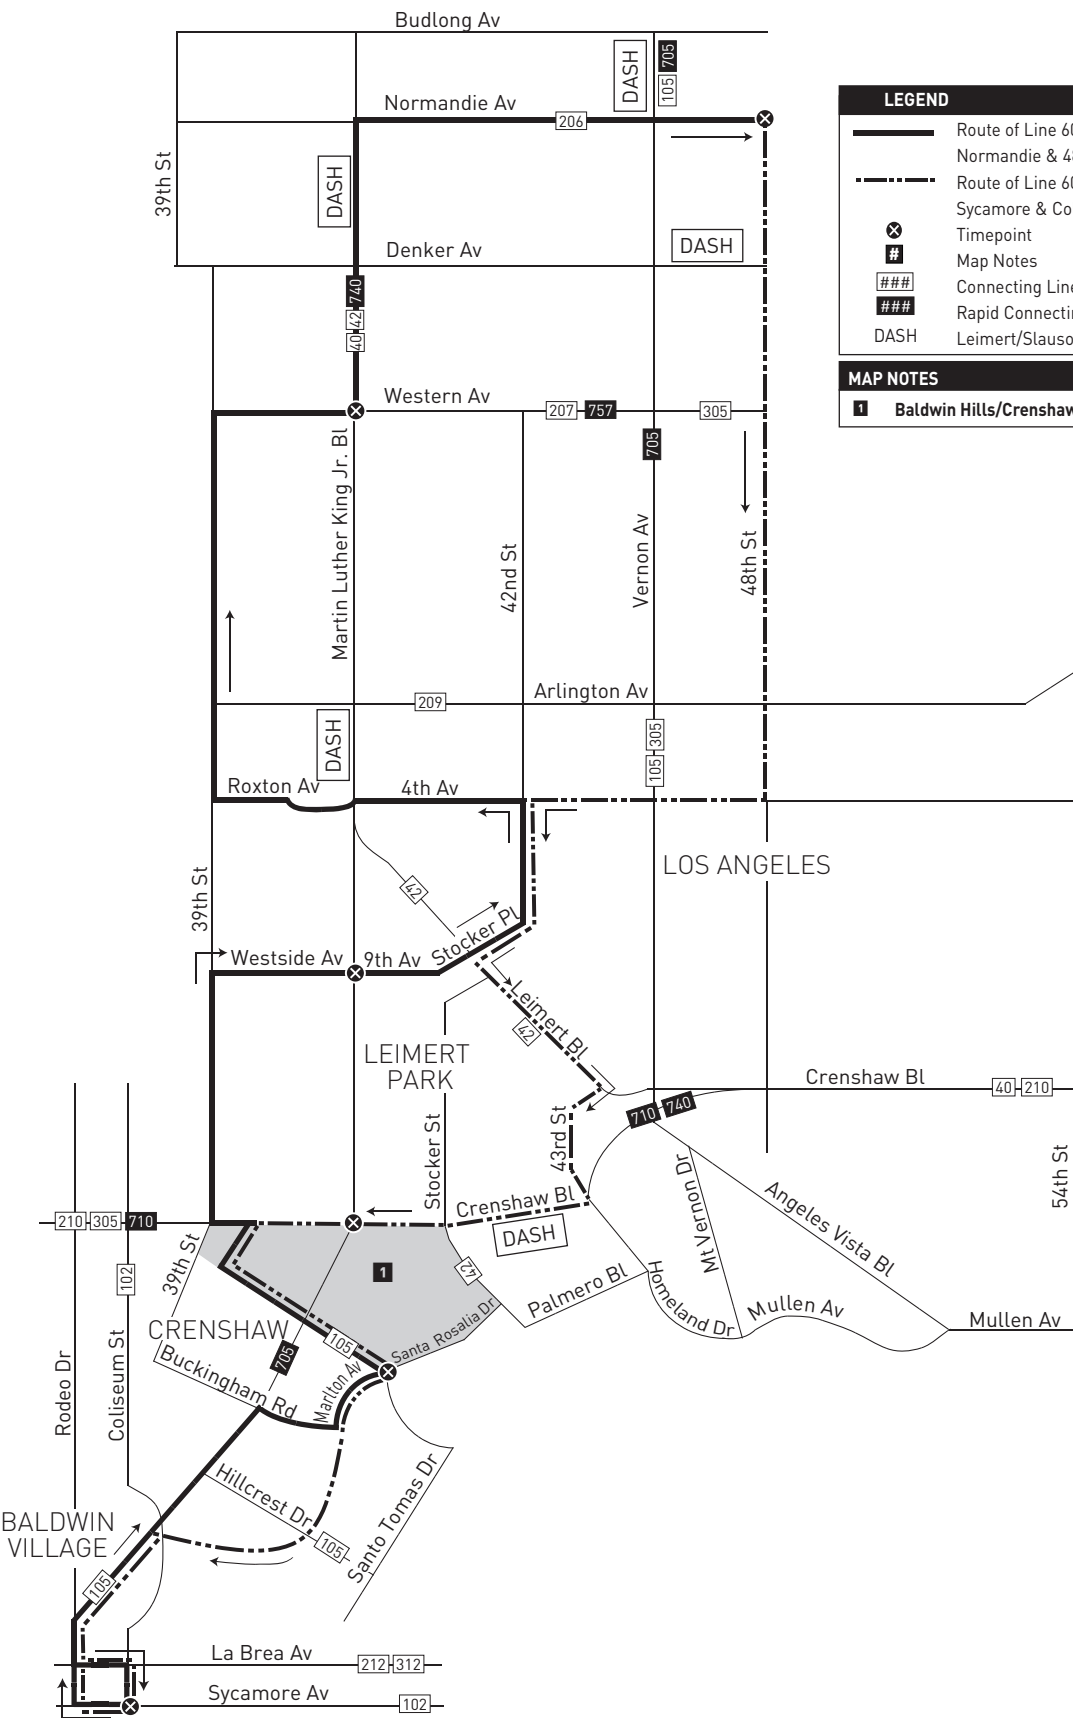

Paradas Señaladas

- > 48th / Denker
- > 48th / Westernm

- > 48th / Arligton

- > 48th / 4th
- > 4th / Vernon
- > Stocker / Leimert

- > Leimert / 43rd
- > Crenshaw / 43rd
- > Crenshaw / Stocker
- > Crenshaw / King

- > Baldwin Plaza Drive

- > Marlton / King

- > Marlton / Santa Rosalia
- > Santa Rosalia / Buckingham
- > Santa Rosalia / West
- > Santa Rosalia / Hillcrest
- > King/Coliseum

- > King / Nicolet

- > King / Rodeo

- > La Brea / Rodeo
- > Sycamore (Layover)

LEGEND	
	Route of Line 608 to Normandie & 48th St
	Route of Line 608 to Sycamore & Coliseum
	Timepoint
	Map Notes
	Connecting Line
	Rapid Connecting Line
	Leimert/Slauson DASH

MAP NOTES	
	Baldwin Hills/Crenshaw Plaza