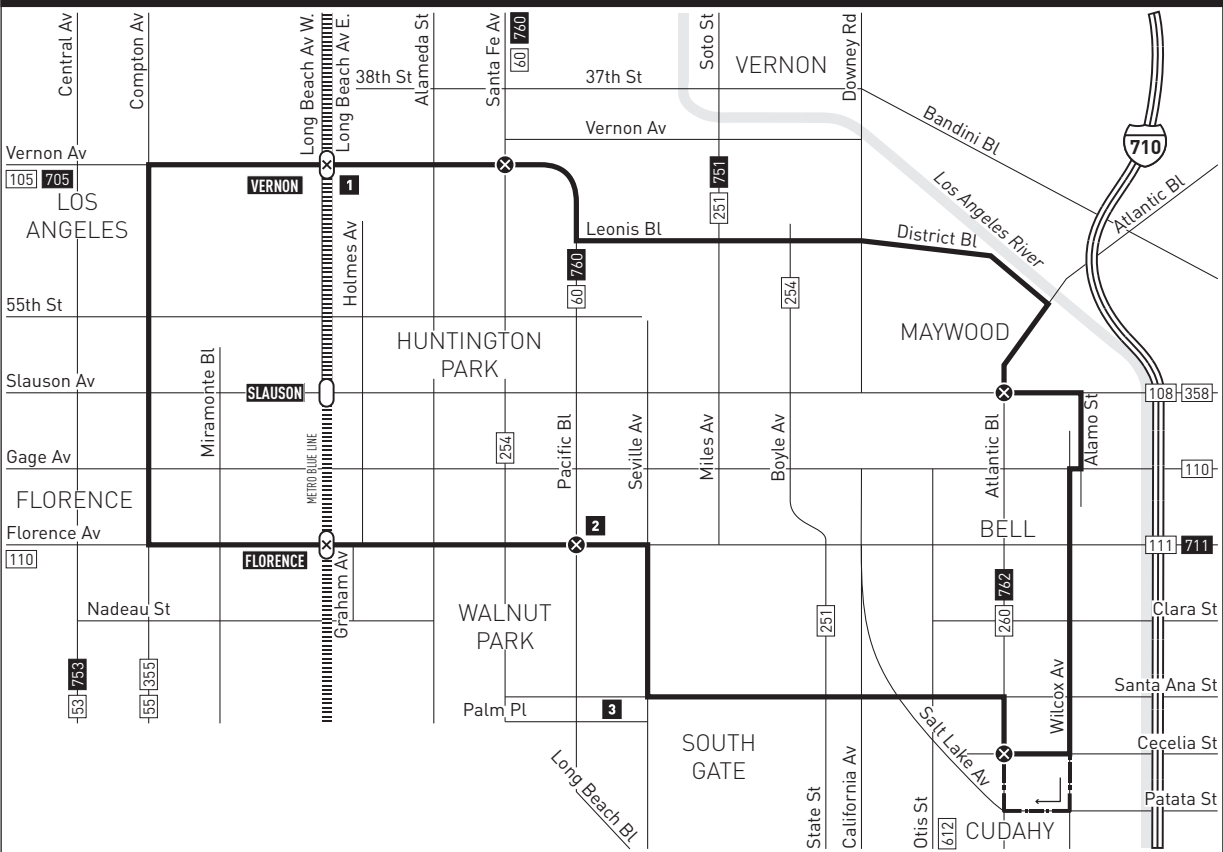

611

Clockwise (Approximate Times)

CUDAHY	HUNTINGTON PARK	FLORENCE	LOS ANGELES	VERNON	MAYWOOD	CUDAHY
Cecelia & Atlantic	Pacific & Florence	Florence Station	Vernon Station	Pacific & Santa Fe	Atlantic & Slauson	Cecelia & Atlantic
—	—	—	4:48A	4:52A	5:05A	5:19A
—	—	—	5:24	5:28	5:41	5:55
5:36A	5:49A	5:54A	6:04	6:08	6:21	6:35
6:04	6:17	6:22	6:33	6:37	6:50	7:04
6:46	6:59	7:04	7:15	7:19	7:32	7:46
7:26	7:39	7:44	7:55	7:59	8:12	8:26
8:06	8:19	8:24	8:35	8:39	8:52	9:06
8:46	8:59	9:04	9:15	9:19	9:32	9:46
9:25	9:39	9:44	9:55	9:59	10:12	10:26
10:05	10:19	10:24	10:35	10:39	10:52	11:06
10:45	10:59	11:04	11:15	11:19	11:32	11:46
11:25	11:39	11:44	11:55	11:59	12:12P	12:26P
12:05P	12:19P	12:24P	12:35P	12:39P	12:52	1:06
12:45	12:59	1:04	1:15	1:19	1:32	1:46
1:25	1:39	1:44	1:55	1:59	2:12	2:26
2:05	2:19	2:24	2:35	2:39	2:52	3:06
2:45	2:59	3:04	3:15	3:19	3:32	3:46
3:25	3:39	3:44	3:55	3:59	4:12	4:26
4:06	4:20	4:25	4:35	4:39	4:52	5:06
4:46	5:00	5:05	5:15	5:19	5:32	5:46
5:26	5:40	5:45	5:55	5:59	6:12	6:26
6:06	6:20	6:25	6:35	6:39	6:52	7:06
6:46	7:00	7:05	7:15	7:19	7:32	7:46
7:26	7:40	7:45	7:55	7:59	8:12	8:26
8:01	8:14	8:19	8:29	8:33	8:46	9:00
8:41	8:54	8:59	9:09	9:13	9:26	9:40
9:29	9:42	9:47	9:57	—	—	—
10:18	10:31	10:36	10:46	—	—	—

ROUTE MAP

LEGEND	
	Line 611 Route
	Clockwise Trips Only
	Timepoint
	Metro Rail
	Metro Rail Station
	Metro Rail Station Timepoint
	Connecting Line
	Connecting Rapid
	Map Notes

MAP NOTES	
1	Vernon Blue Line Station Metro Bus Lines 105, 611, 705; LADOT DASH Pueblo Del Rio, DASH Southeast
2	Florence & Pacific Metro Bus Lines 60, 102, 111, 251, 612, 711, 751, 760; LADOT DASH Chesterfield Square
3	South Gate Plaza