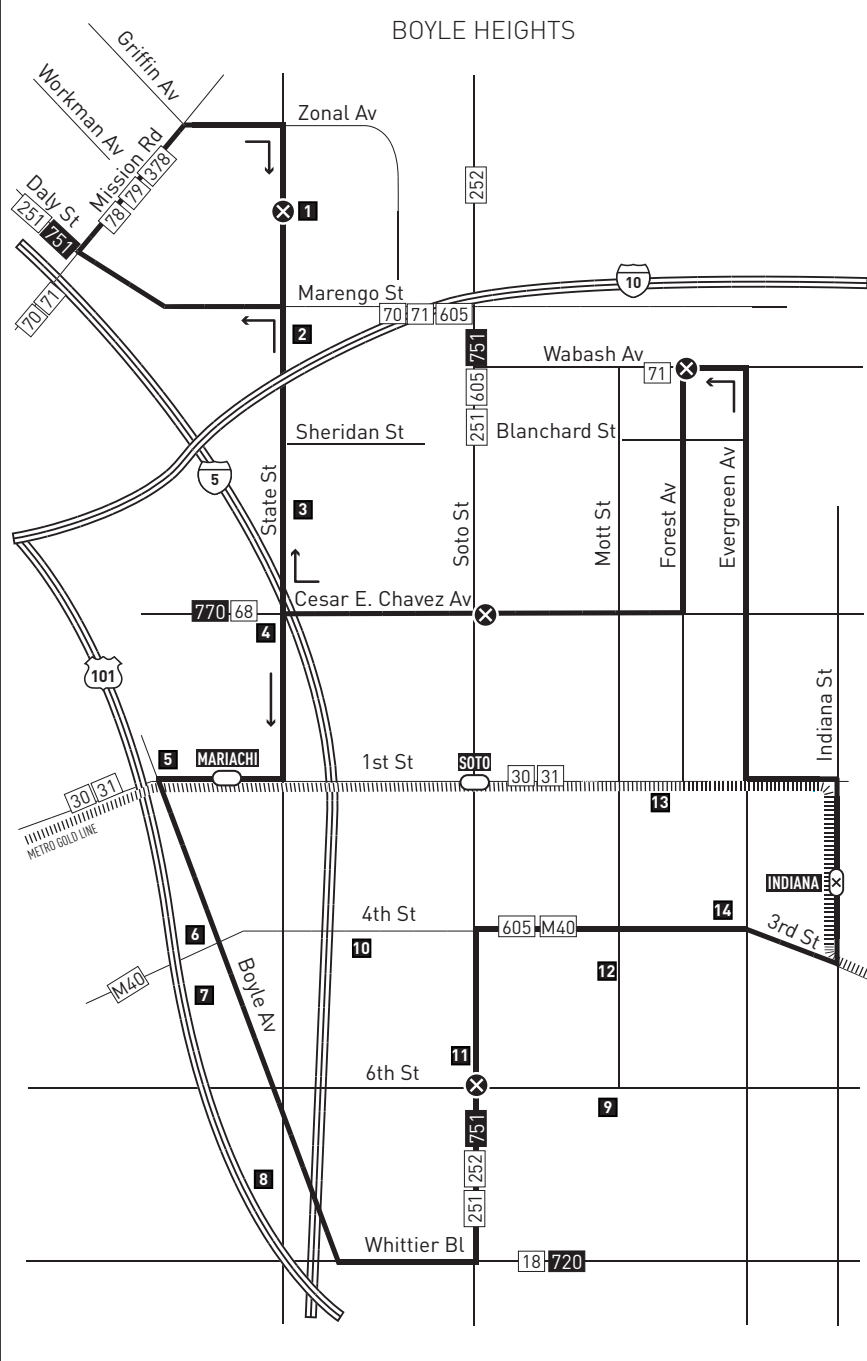

BOYLE HEIGHTS

MAP NOTES

1. 1 LA County + USC Medical Center
2. 2 LA County + USC Medical Center Busway Station
3. 3 State Recreation Center
4. 4 White Memorial Hospital
5. 5 Mariachi Plaza
6. 6 Japanese Retirement Home
7. 7 International Institute
8. 8 Hollenbeck Home
9. 9 Hollenbeck Middle School
10. 10 Hollenbeck Park
11. 11 Lincoln Hospital
12. 12 Roosevelt High School
13. 13 Plaza de las Hermanitas
14. 14 Evergreen Recreation Center

LEGEND

- Line 620 Route
- Timetable Timepoint
- Metro Rail
- Metro Rail Station Timepoint
- Map Notes
- Connecting Line
- Rapid Connecting Line
- Montebello Bus Lines