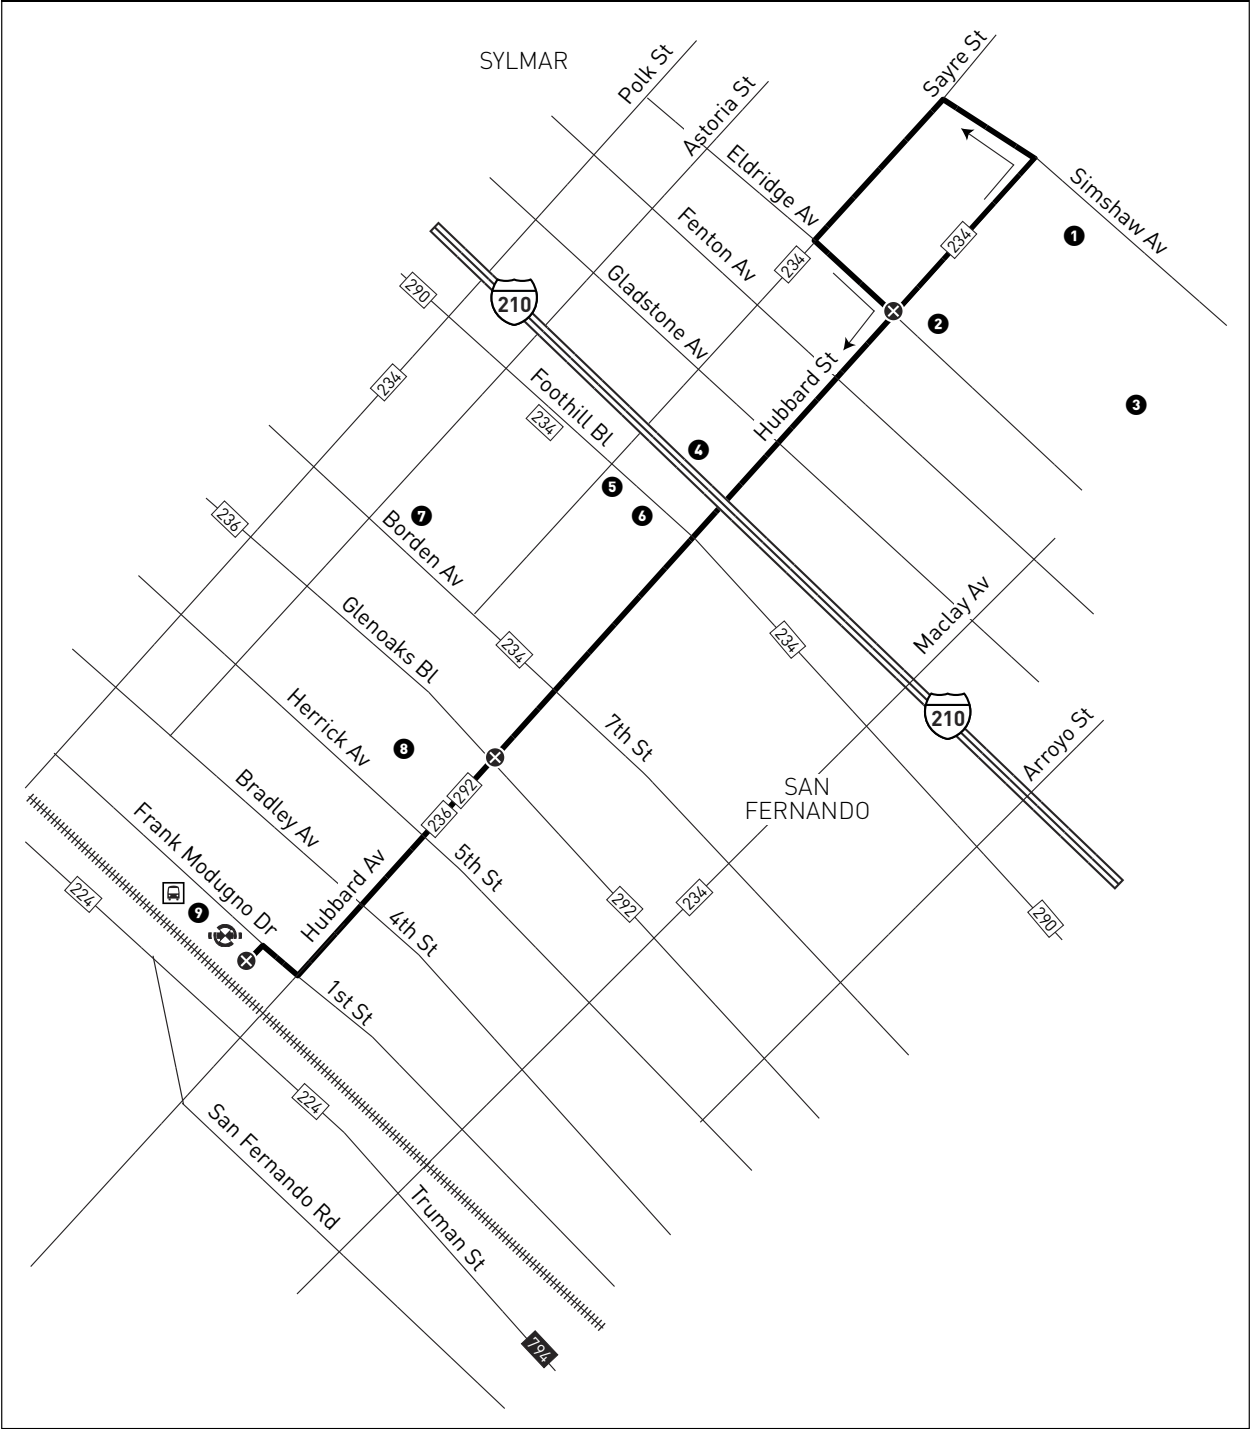

Monday through Friday

634

Effective Dec 13 2009

Northbound (Approximate Times)

SYLMAR

Sylmar Station Hubbard & Glenoaks Hubbard & Eldridge
(Mission College)

6:38A	6:41A	6:46A
7:12	7:15	7:20
7:41	7:44	7:49
8:12	8:15	8:20
8:41	8:44	8:49
9:13	9:16	9:21
9:42	9:45	9:50
10:21	10:24	10:29
11:01	11:04	11:09
11:39	11:42	11:47
12:19P	12:22P	12:27P
12:49	12:52	12:57
1:19	1:22	1:27
1:58	2:01	2:06
2:32	2:35	2:40
3:02	3:05	3:10
3:33	3:36	3:41
4:05	4:08	4:13
4:38	4:41	4:46
5:07	5:10	5:15
5:37	5:40	5:45
6:06	6:09	6:14
6:35	6:38	6:43

Southbound (Approximate Times)

SYLMAR

Hubbard & Eldridge Hubbard & Glenoaks Sylmar Station
(Mission College)

6:46A	6:58A	7:01A
7:20	7:32	7:35
7:49	8:01	8:04
8:20	8:32	8:35
8:49	9:01	9:04
9:21	9:33	9:36
9:50	10:02	10:05
10:29	10:41	10:44
11:09	11:21	11:24
11:47	11:59	12:02P
12:27P	12:39P	12:42
12:57	1:09	1:12
1:27	1:39	1:42
2:06	2:18	2:21
2:40	2:52	2:55
3:10	3:22	3:25
3:41	3:53	3:56
4:13	4:25	4:28
4:46	4:58	5:01
5:15	5:27	5:30
5:45	5:57	6:00
6:14	6:26	6:29
6:43	6:55	6:58

No habra servicio el sabado, domingo, New Year's Day, Memorial Day, Independence Day, Labor Day, Thanksgiving Day y Christmas Day.

MAP NOTES

- ① El Cariso Regional Park
- ② Los Angeles Mission College
- ③ El Cariso Golf Course
- ④ Sylmar Center
- ⑤ U.S. Post Office
- ⑥ Sylmar Square
- ⑦ Sylmar High School
- ⑧ Sylmar Towne Center
- ⑨ Sylmar Station

Metro Bus Line 230, 236, 239, 292, 634, 734, 794; CE574; Antelope Valley Metrolink Line

LEGEND

- Route of Line 634
- Connecting Line
- Metrolink Station
- Transit Center