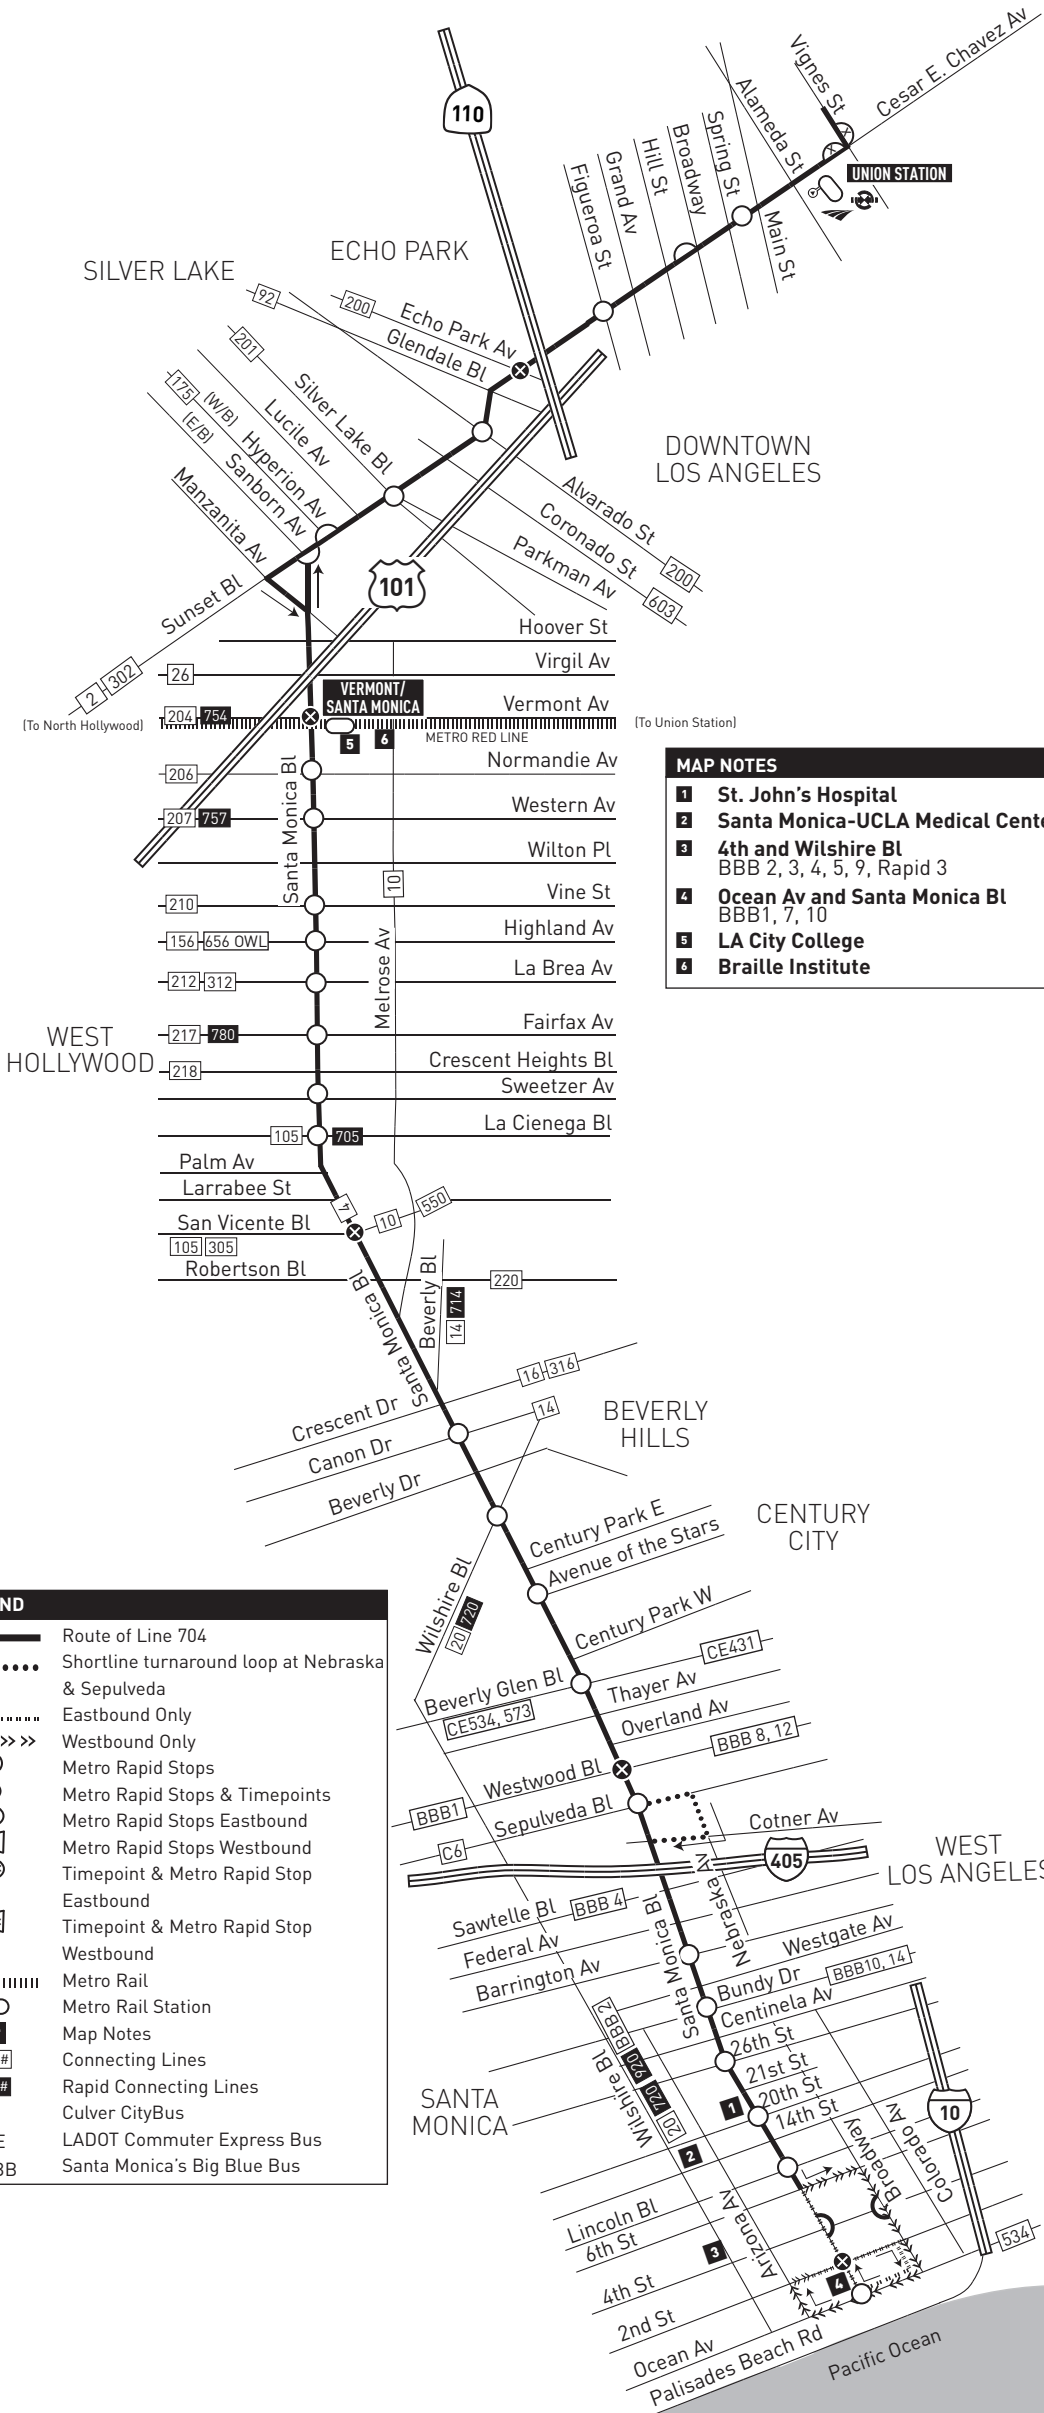

Special Notes

Avisos especiales

- B** Trips shown starting at Santa Monica & Westwood originate from Nebraska & Sepulveda approximately 4 - 9 minutes before time shown.
- C** Trips shown ending at Santa Monica & Westwood continue to Nebraska & Sepulveda arriving approximately 5 minutes after time shown.

- B** Viajes mostrados en Santa Monica y Westwood comienzan de Nebraska y Sepulveda aproximadamente 4 - 9 minutos antes de la hora mostrada.
- C** Viajes mostrados terminando en Santa Monica y Westwood continuan a Nebraska y Sepulveda llegando aproximadamente 5 minutos despues que la hora mostrada.

MAP NOTES

- 1 St. John's Hospital**
- 2 Santa Monica-UCLA Medical Center**
- 3 4th and Wilshire Bl**
BBB 2, 3, 4, 5, 9, Rapid 3
- 4 Ocean Av and Santa Monica Bl**
BBB 1, 7, 10
- 5 LA City College**
- 6 Braille Institute**

LEGEND

- Route of Line 704
- Shortline turnaround loop at Nebraska & Sepulveda
- Eastbound Only
- Westbound Only
- Metro Rapid Stops
- Metro Rapid Stops & Timepoints
- Metro Rapid Stops Eastbound
- Metro Rapid Stops Westbound
- Timepoint & Metro Rapid Stop
- Eastbound
- Timepoint & Metro Rapid Stop Westbound
- Metro Rail
- Metro Rail Station
- Map Notes
- Connecting Lines
- Rapid Connecting Lines
- Culver CityBus
- LADOT Commuter Express Bus
- Santa Monica's Big Blue Bus