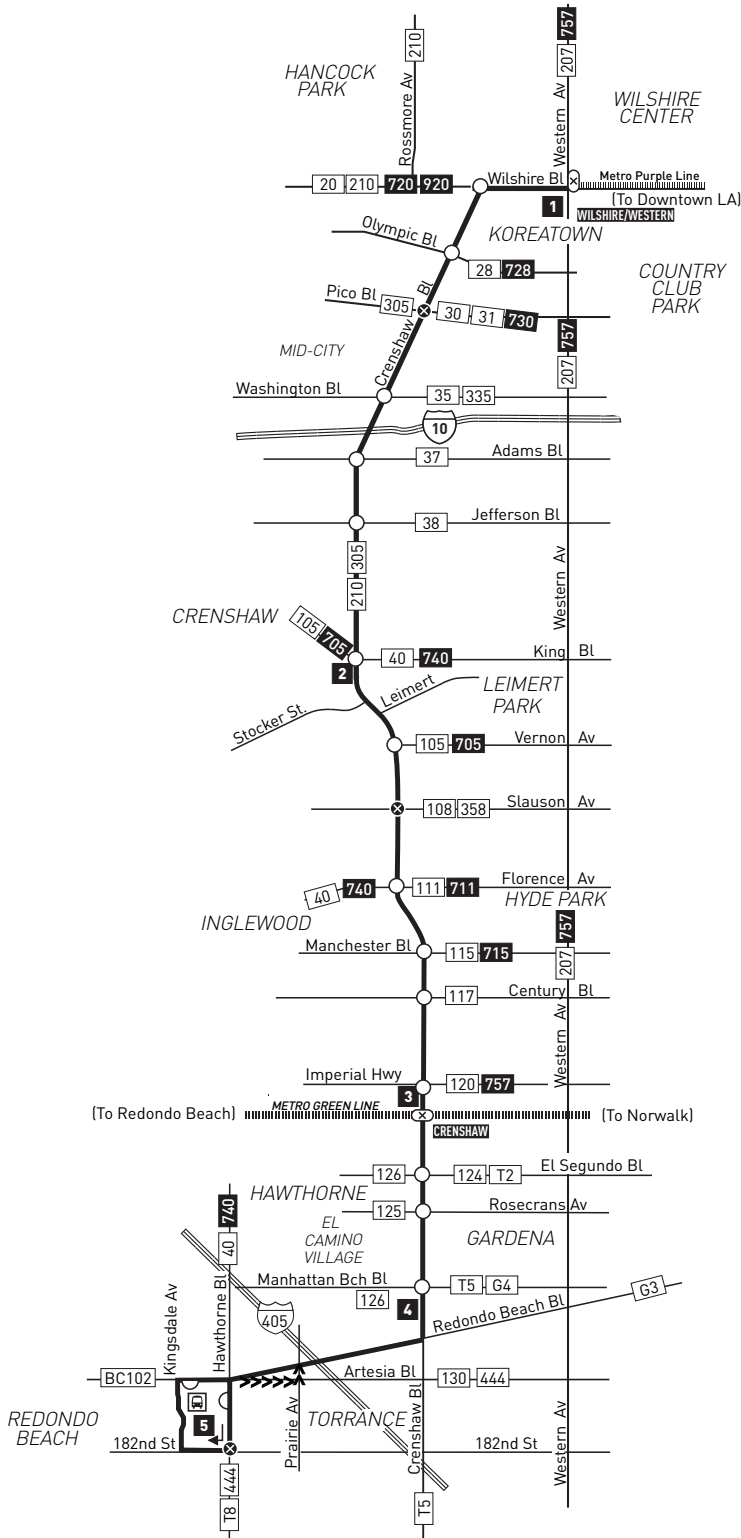

MAP NOTES

1. **1 Wilshire/Western Purple Line Station**
   Metro Bus Lines 20, 66, 207, 209, 366, 710, 720, 757, 920
2. **2 Baldwin Hills Crenshaw Plaza/ Metro Customer Center**
   Metro Bus Lines 40, 105, 210, 305, 608, 705, 710, 740; DASH
3. **3 Crenshaw Green Line Station**
   Metro Bus Lines 126, 210, 710, 757
4. **4 El Camino College**
5. **5 South Bay Galleria Transit Center**
   Metro Bus Lines 40, 210, 211, 710, 740; T2, T8; G3; BC102

LEGEND

- Route of Line 710
- Northbound Route of Line 710
- Rapid Stop
- Timepoint and Rapid Stop
- Northbound Stop Only
- Southbound Stop Only
- Metro Rail
- Metro Rail Station
- Metro Rail Station and Timepoint
- Transit Center
- Connecting Line
- Rapid Connecting Line
- BC Beach Cities Transit
- T Torrance Transit
- G Gardena Bus Lines

SOUTH BAY GALLERIA TRANSIT CENTER ▲ N