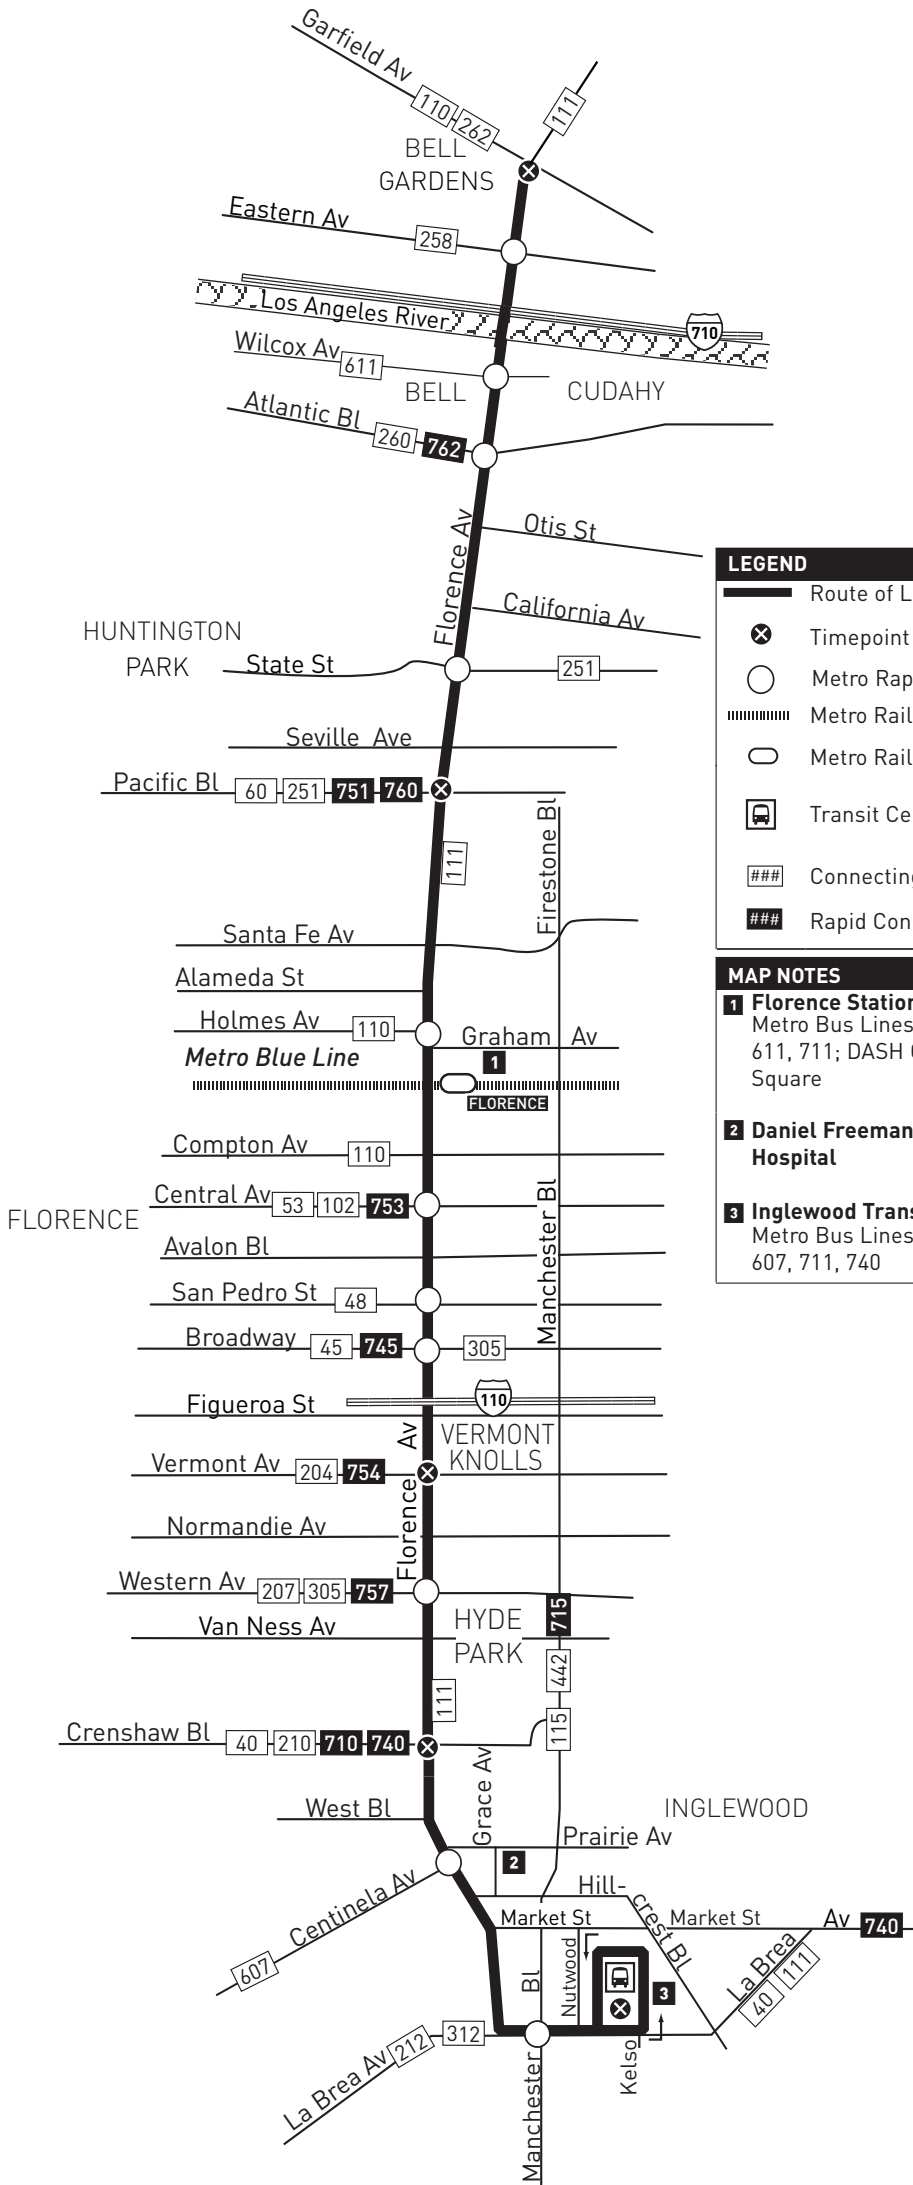

No habrá servicio el sábado, domingo, New Year's Day, Memorial Day, Independence Day, Labor Day, Thanksgiving Day y Christmas Day.

LEGEND

- Route of Line 711
- Timepoint and Stop
- Metro Rapid Stop
- Metro Rail
- Metro Rail Station
- Transit Center
- Connecting Lines
- Rapid Connecting Lines

MAP NOTES

- 1 Florence Station**
Metro Bus Lines 102, 110, 111, 611, 711; DASH Chesterfield Square
- 2 Daniel Freeman Memorial Hospital**
- 3 Inglewood Transit Center**
Metro Bus Lines 40, 111, 442, 607, 711, 740