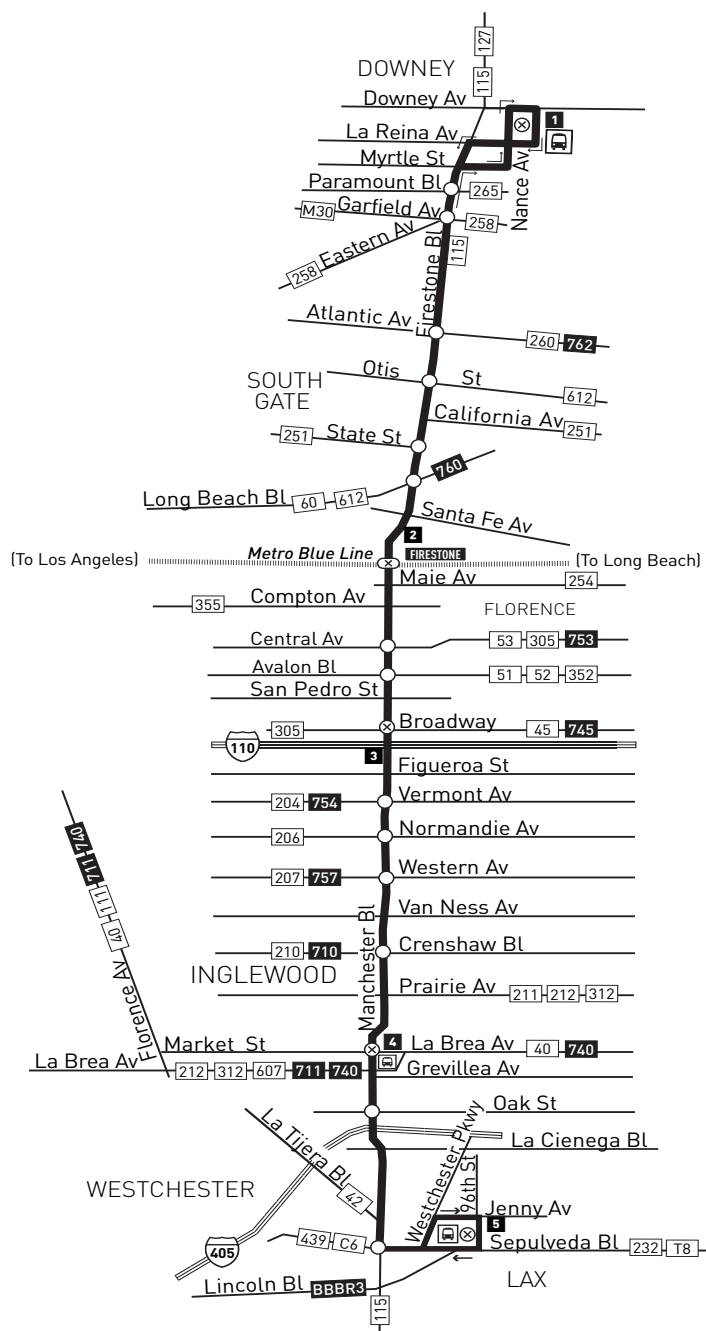

## Eastbound to Downey (Approximate Times)

### Special Note

New Stop added at Paramount Bl.

### Aviso Especial

Nueva parada agregada en Paramount Bl.

**MAP NOTES**

- 1 Downey Depot**  
Metro Bus Lines 127, 715; D-NW, D-NE, D-SW, D-SE
- 2 Firestone Blue Line Station**  
Metro Bus Lines 55, 115, 254, 355, 715
- 3 Manchester Harbor Transitway Station (Freeway Bus Lines)**  
445, 460, 550, Metro Silver Line  
**(Street Bus Lines)**  
45, 81, 115, 305, 715, 745
- 4 Inglewood Transit Center**  
Metro Bus Lines 40, 111, 607, 711, 740
- 5 LAX City Bus Center**  
Metro Bus Lines 42, 111, 117, 232, 439, 626, 715; BC109; C6; BBB3, BBBR3; T8

**LEGEND**

- Metro Rapid Line 715
- Metro Rapid Stop
- Metro Rapid Stop and Timepoint
- Metro Rail
- Metro Rail Station
- Metro Rail Station and Timepoint
- Transit Center
- Connecting Lines
- Rapid Connecting Lines
- BBB Santa Monica's Big Blue Bus
- BC Beach Cities Transit
- C Culver CityBus
- D Downey Link
- M Montebello Bus Lines
- T Torrance Transit