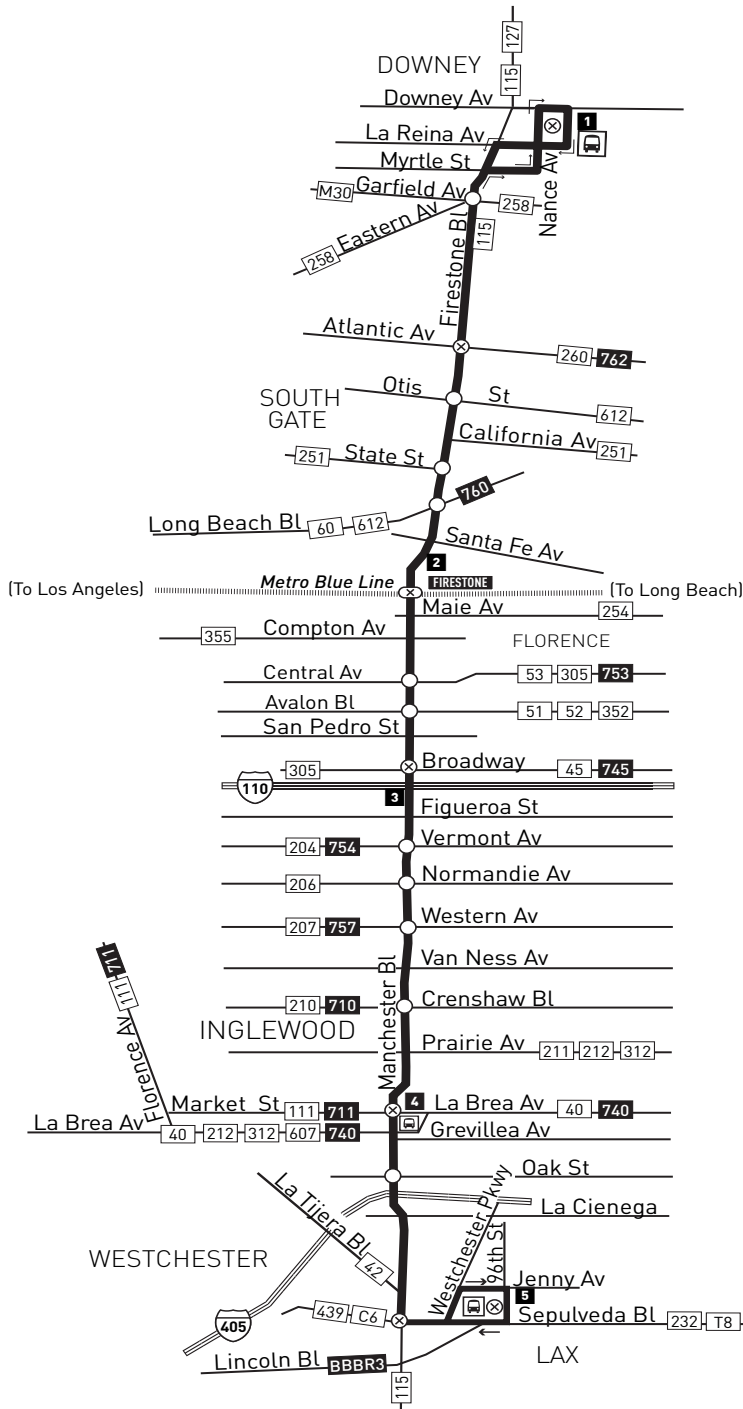

MAP NOTES

- 1 Downey Depot**
Metro Bus Lines 127, 715; D-NW, D-NE, D-SW, D-SE
- 2 Firestone Blue Line Station**
Bus Lines 55, 115, 254, 355, 715
- 3 Manchester Harbor Transitway Station (Freeway Bus Lines)**
444, 445, 446, 447, 460, 550
(Street Bus Lines)
45, 81, 115, 305, 381, 715, 745
- 4 Inglewood Transit Center**
- 5 LAX City Bus Center**
Bus Lines 42, 111, 117, 232, 439, 626, 715; BC109; C6; BBB3, BBBR3; T8