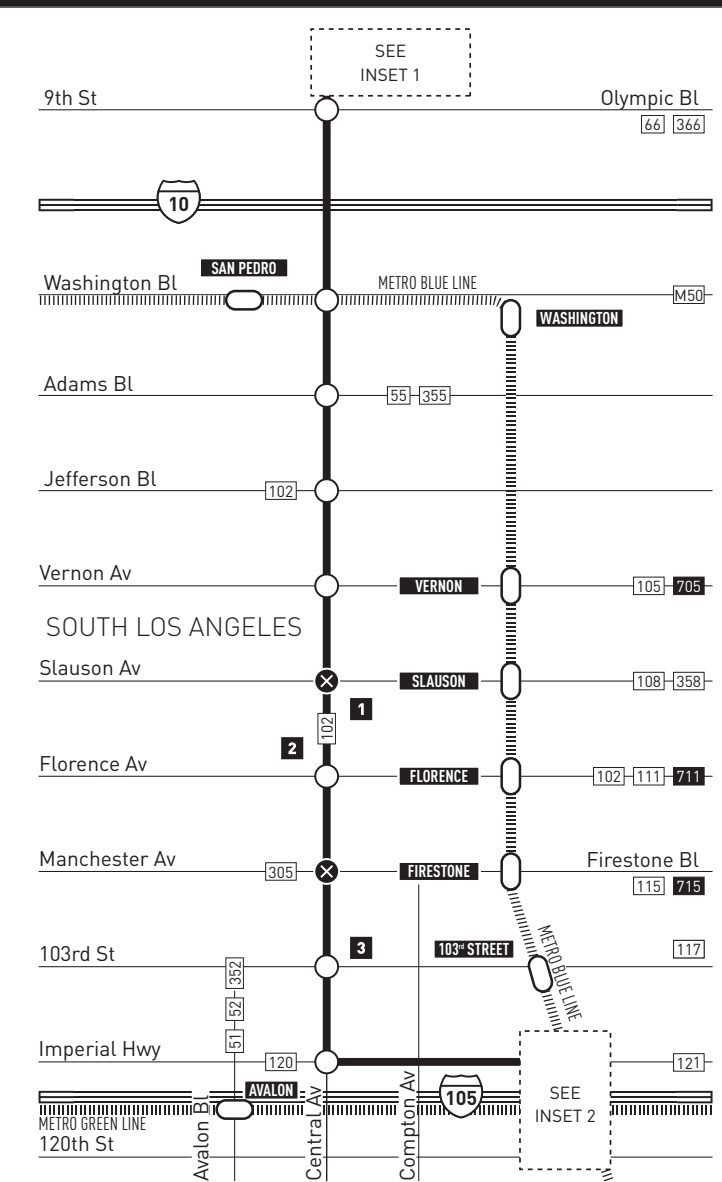

ROUTE MAP

INSET 2 - IMPERIAL/WILMINGTON STATION

MAP NOTES

- 1 Mary McLeod Bethune Park
- 2 U.S. Postal Service
- 3 Ted Watkins Park
- 4 Imperial/Wilmington Blue & Green Line Station
  Metro Bus Lines 55, 120, 121, 202, 205, 305, 355, 612, 753, Metro Blue Line, Metro Greenline; LADOT DASH Watts, Lynwood Trolley Route D, Hahn's Shuttle
- 5 Kenneth Hahn Plaza

LEGEND

- Rapid Line 753 Route
- Rapid Stop + Timepoint
- Rapid Stop
- Metro Rail
- Metro Station
- Connecting Line
- Connecting Rapid
- Carson Circuit
- Gardena Municipal Bus
- Hahn's Trolley
- Torrance Transit
- Montebello Bus Lines

INSET 1 - DOWNTOWN LOS ANGELES

- Rapid Line 753 Route
- Stop
- Stop + Timepoint
- Metro Rail Station
- Metro Rail Station Entrance

INSET 2 - IMPERIAL/WILMINGTON STATION

- Rapid Line 753 Route
- Metro Rail Station + Timepoint

INSET 1 - DOWNTOWN LOS ANGELES