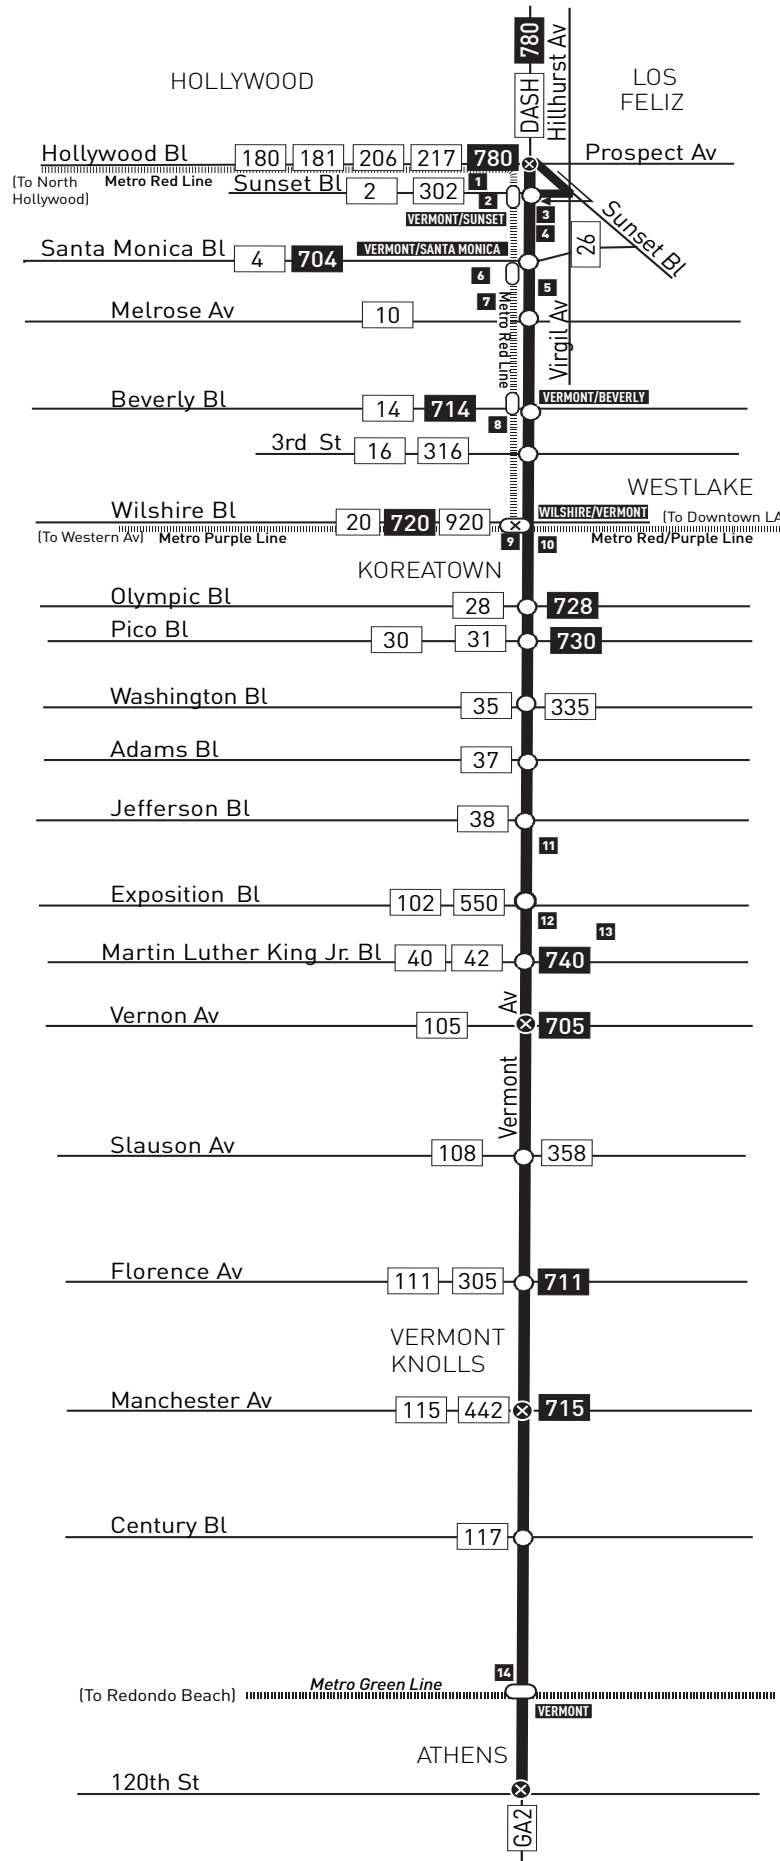

LEGEND

- Route of Line 754
- Metro Rapid Bus Stop
- Timepoint and Metro Rapid Stop
- Connecting Lines
- Rapid Connecting Lines
- Metro Rail
- Metro Rail Station
- Metro Rail Station and Timepoint
- CE LADOT Commuter Express
- GA Gardena Bus Lines

MAP NOTES

1. **1** Kaiser Hospital
2. **2** Vermont/Sunset Red Line Station
   Metro Bus Lines 2, 26, 175, 180, 181, 204, 206, 217, 302, 754, 780; DASH
3. **3** Children's Hospital of Los Angeles
4. **4** Queen of Angels Hollywood Presbyterian Medical Center
5. **5** Vermont/Santa Monica Red Line Station
   Metro Bus Lines 4, 204, 704, 754; DASH
6. **6** Los Angeles City College
7. **7** Braille Institute
8. **8** Vermont/Beverly Red Line Station
   Metro Bus Lines 14, 204, 714, 754
9. **9** Wilshire/Vermont Red/Purple Line Station
   Metro Bus Lines 18, 20, 51, 52, 204, 352, 720, 754, 920; DASH
10. **10** Southwestern University School of Law
11. **11** University of Southern California
12. **12** LA Coliseum
13. **13** LA Sports Arena
14. **14** Vermont Green Line Station
    Metro Bus Lines 204, 206, 209, 754; GA2