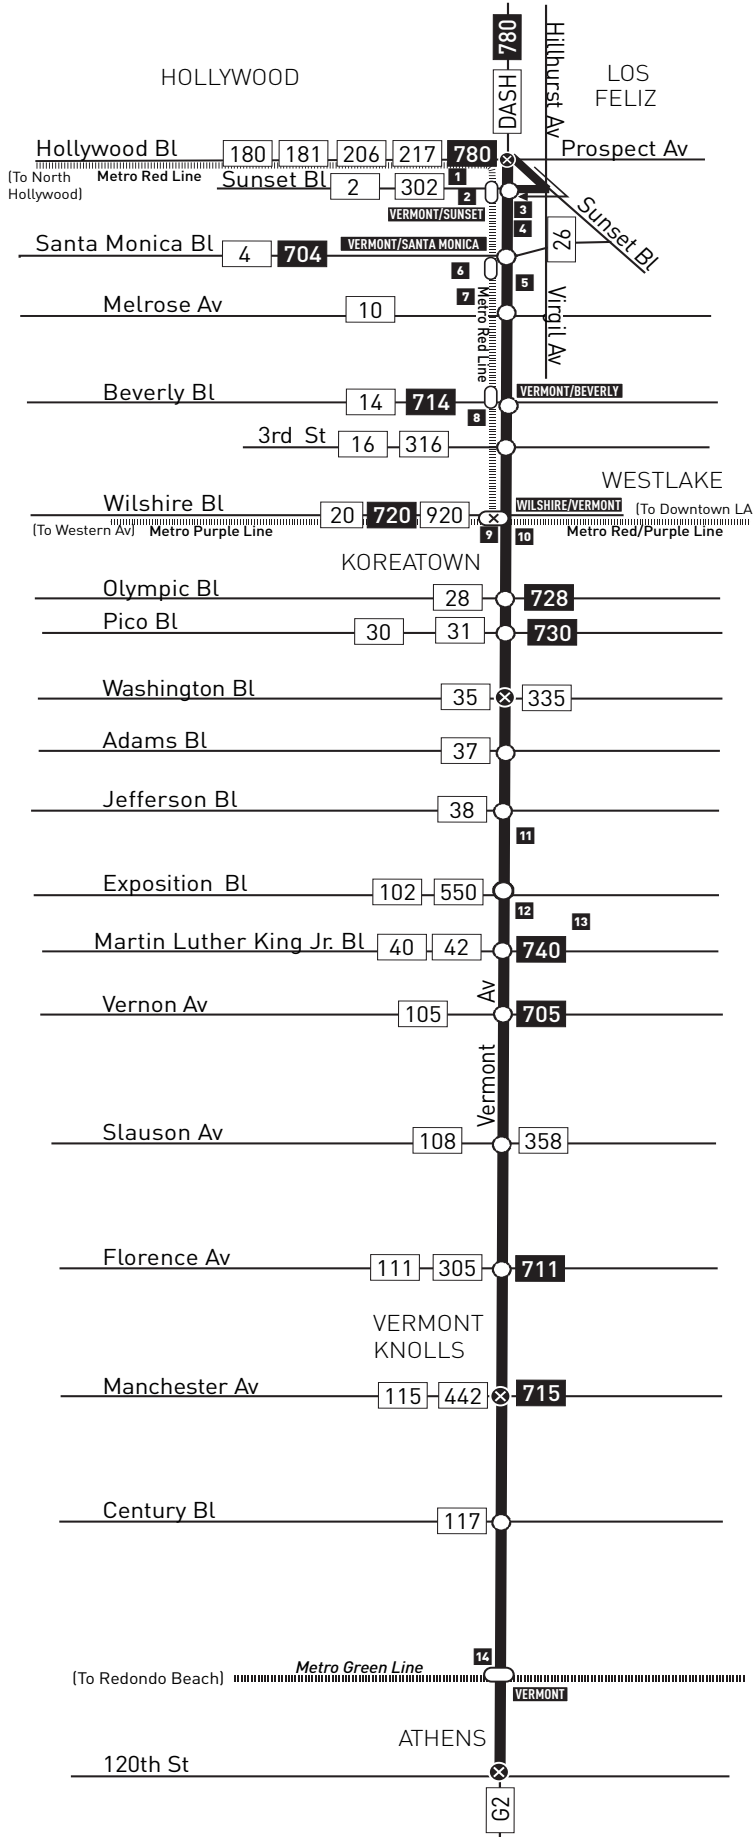

LEGEND

- Route of Line 754
- Metro Rapid Bus Stop
- Timepoint and Metro Rapid Stop
- Connecting Lines
- Rapid Connecting Lines
- Metro Rail
- Metro Rail Station
- Metro Rail Station and Timepoint
- LADOT Commuter Express
- Gardena Bus Lines

MAP NOTES

1. **1** Kaiser Hospital
2. **2** Vermont/Sunset Red Line Station
   Metro Bus Lines 2, 26, 175, 180, 181, 204, 206, 217, 302, 754, 780; DASH
3. **3** Children's Hospital of Los Angeles
4. **4** Queen of Angels Hollywood Presbyterian Medical Center
5. **5** Vermont/Santa Monica Red Line Station
   Metro Bus Lines 4, 204, 704, 754; DASH
6. **6** Los Angeles City College
7. **7** Braille Institute
8. **8** Vermont/Beverly Red Line Station
   Metro Bus Lines 14, 204, 714, 754
9. **9** Wilshire/Vermont Red/Purple Line Station
   Metro Bus Lines 18, 20, 51, 52, 204, 352, 720, 754, 920; DASH
10. **10** Southwestern University School of Law
11. **11** University of Southern California
12. **12** LA Coliseum
13. **13** LA Sports Arena
14. **14** Vermont Green Line Station
    Metro Bus Lines 204, 206, 209, 754; G2