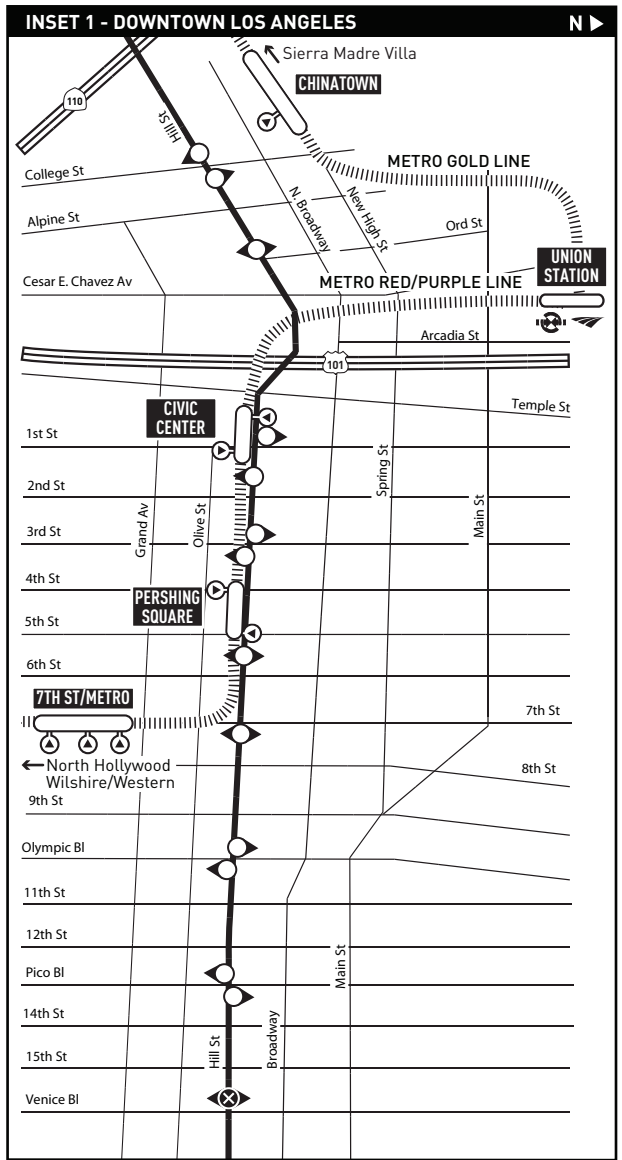

1. ### MAP NOTES
1. **Sylmar Station**
     Metro Bus Lines 224, 230, 236, 239, 292, 634, 734, 794; CE574; Antelope Valley Metrolink Line
  2. **Whiteman Airpark**
  3. **Hansen Dam Lake, Park and Golf Course**
  4. **Bob Hope Airport**
  5. **Burbank Town Center**
  6. **Burbank Station**
     Metro Bus Lines 92, 96, 154, 155, 164, 165, 292; SC794; BB Media District, Airport/Empire, Downtown Loop; Antelope Valley & Ventura County Metrolink Lines
  7. **Glendale Station**
     Metro Bus Line 183; Beeline 1 & 2; Antelope Valley & Ventura County Metrolink Lines

1. ### LEGEND
2. Route of Line 794
   - Rapid Stop
   - Rapid Stop and Timepoint
   - Metro Rail
   - Metro Rail Station
   - Transit Center
   - Metrolink
   - Amtrak
   - LADOT Commuter Express
   - Santa Clarita Transit
3. **INSET 1 - BOB HOPE AIRPORT**
   Rapid Stop
4. **INSET 2 - DOWNTOWN BURBANK**
   Rapid Stop
5. **INSET 3 - DOWNTOWN LOS ANGELES**
   Rapid Stop
   Rapid Stop & Timepoint
   Metro Rail Station
   Metro Rail Station Entrance