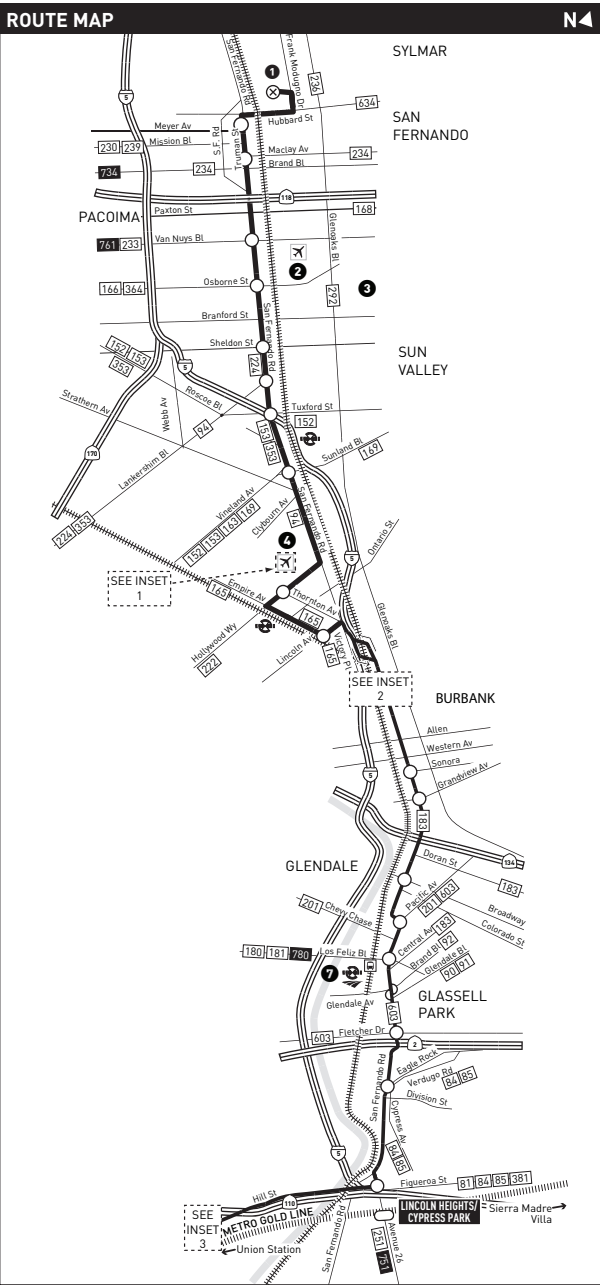

1. ### MAP NOTES
1. **Sylmar Station**
     Metro Bus Lines 224, 230, 236, 239, 292, 634, 734, 794; CE574; Antelope Valley Metrolink Line
  2. **Whiteman Airpark**
  3. **Hansen Dam Lake, Park and Golf Course**
  4. **Bob Hope Airport**
  5. **Burbank Town Center**
  6. **Burbank Station**
     Metro Bus Lines 92, 96, 154, 155, 164, 165, 292; SC794; BB Media District, Airport/Empire, Downtown Loop; Antelope Valley & Ventura County Metrolink Lines
  7. **Glendale Station**
     Metro Bus Line 183; Beeline 1 & 2; Antelope Valley & Ventura County Metrolink Lines

1. ### LEGEND
2. Route of Line 794
   - Rapid Stop
   - Rapid Stop and Timepoint
   - Metro Rail
   - Metro Rail Station
   - Transit Center
   - Metrolink
   - Amtrak
   - LADOT Commuter Express
   - Santa Clarita Transit
3. **INSET 1 - BOB HOPE AIRPORT**
   Rapid Stop
4. **INSET 2 - DOWNTOWN BURBANK**
   Rapid Stop
5. **INSET 3 - DOWNTOWN LOS ANGELES**
   Rapid Stop
   Rapid Stop & Timepoint
   Metro Rail Station
   Metro Rail Station Entrance