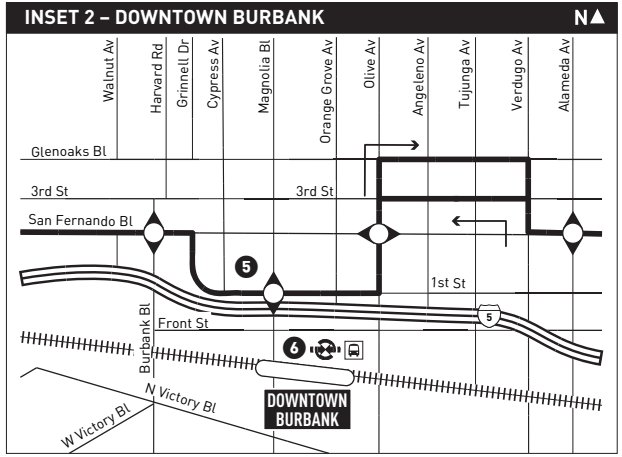

- ### MAP NOTES
- Sylmar Station**
 Metro Bus Lines 224, 230, 236, 239, 292, 634, 734, 794; CE574; Antelope Valley Metrolink Line
 - Whiteman Airpark**
 - Hansen Dam Lake, Park and Golf Course**
 - Bob Hope Airport**
 - Burbank Town Center**
 - Burbank Station**
 Metro Bus Lines 92, 96, 154, 155, 164, 165, 292; SC794; BB Media District, Airport/Empire, Downtown Loop; Antelope Valley & Ventura County Metrolink Lines
 - Glendale Station**
 Metro Bus Line 183; Beeline 1 & 2; Antelope Valley & Ventura County Metrolink Lines