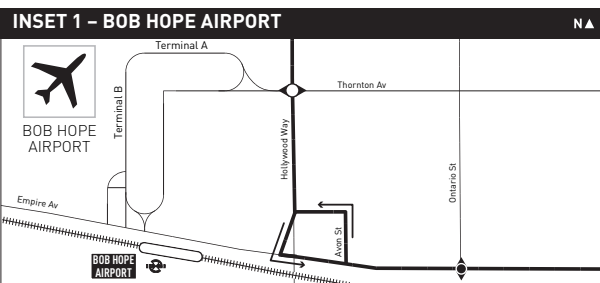

- ### MAP NOTES
- Sylmar Station**
 Metro Bus Lines 224, 230, 236, 239, 292, 634, 734, 794; CE574; Antelope Valley Metrolink Line
 - Whiteman Airpark**
 - Hansen Dam Lake, Park and Golf Course**
 - Bob Hope Airport**
 - Burbank Town Center**
 - Burbank Station**
 Metro Bus Lines 92, 96, 154, 155, 164, 165, 292; SC794; BB Media District, Airport/Empire, Downtown Loop; Antelope Valley & Ventura County Metrolink Lines
 - Glendale Station**
 Metro Bus Line 183; Beeline 1 & 2; Antelope Valley & Ventura County Metrolink Lines

- ### LEGEND
- Route of Line 794
 - Rapid Stop
 - Rapid Stop and Timepoint
 - Metro Rail
 - Metro Rail Station
 - Transit Center
 - Metrolink
 - Amtrak
 - LADOT Commuter Express
 - Santa Clarita Transit
- INSET 1 - BOB HOPE AIRPORT**
 Rapid Stop
- INSET 2 - DOWNTOWN BURBANK**
 Rapid Stop
- INSET 3 - DOWNTOWN LOS ANGELES**
 Rapid Stop
 Rapid Stop & Timepoint
 Metro Rail Station
 Metro Rail Station Entrance