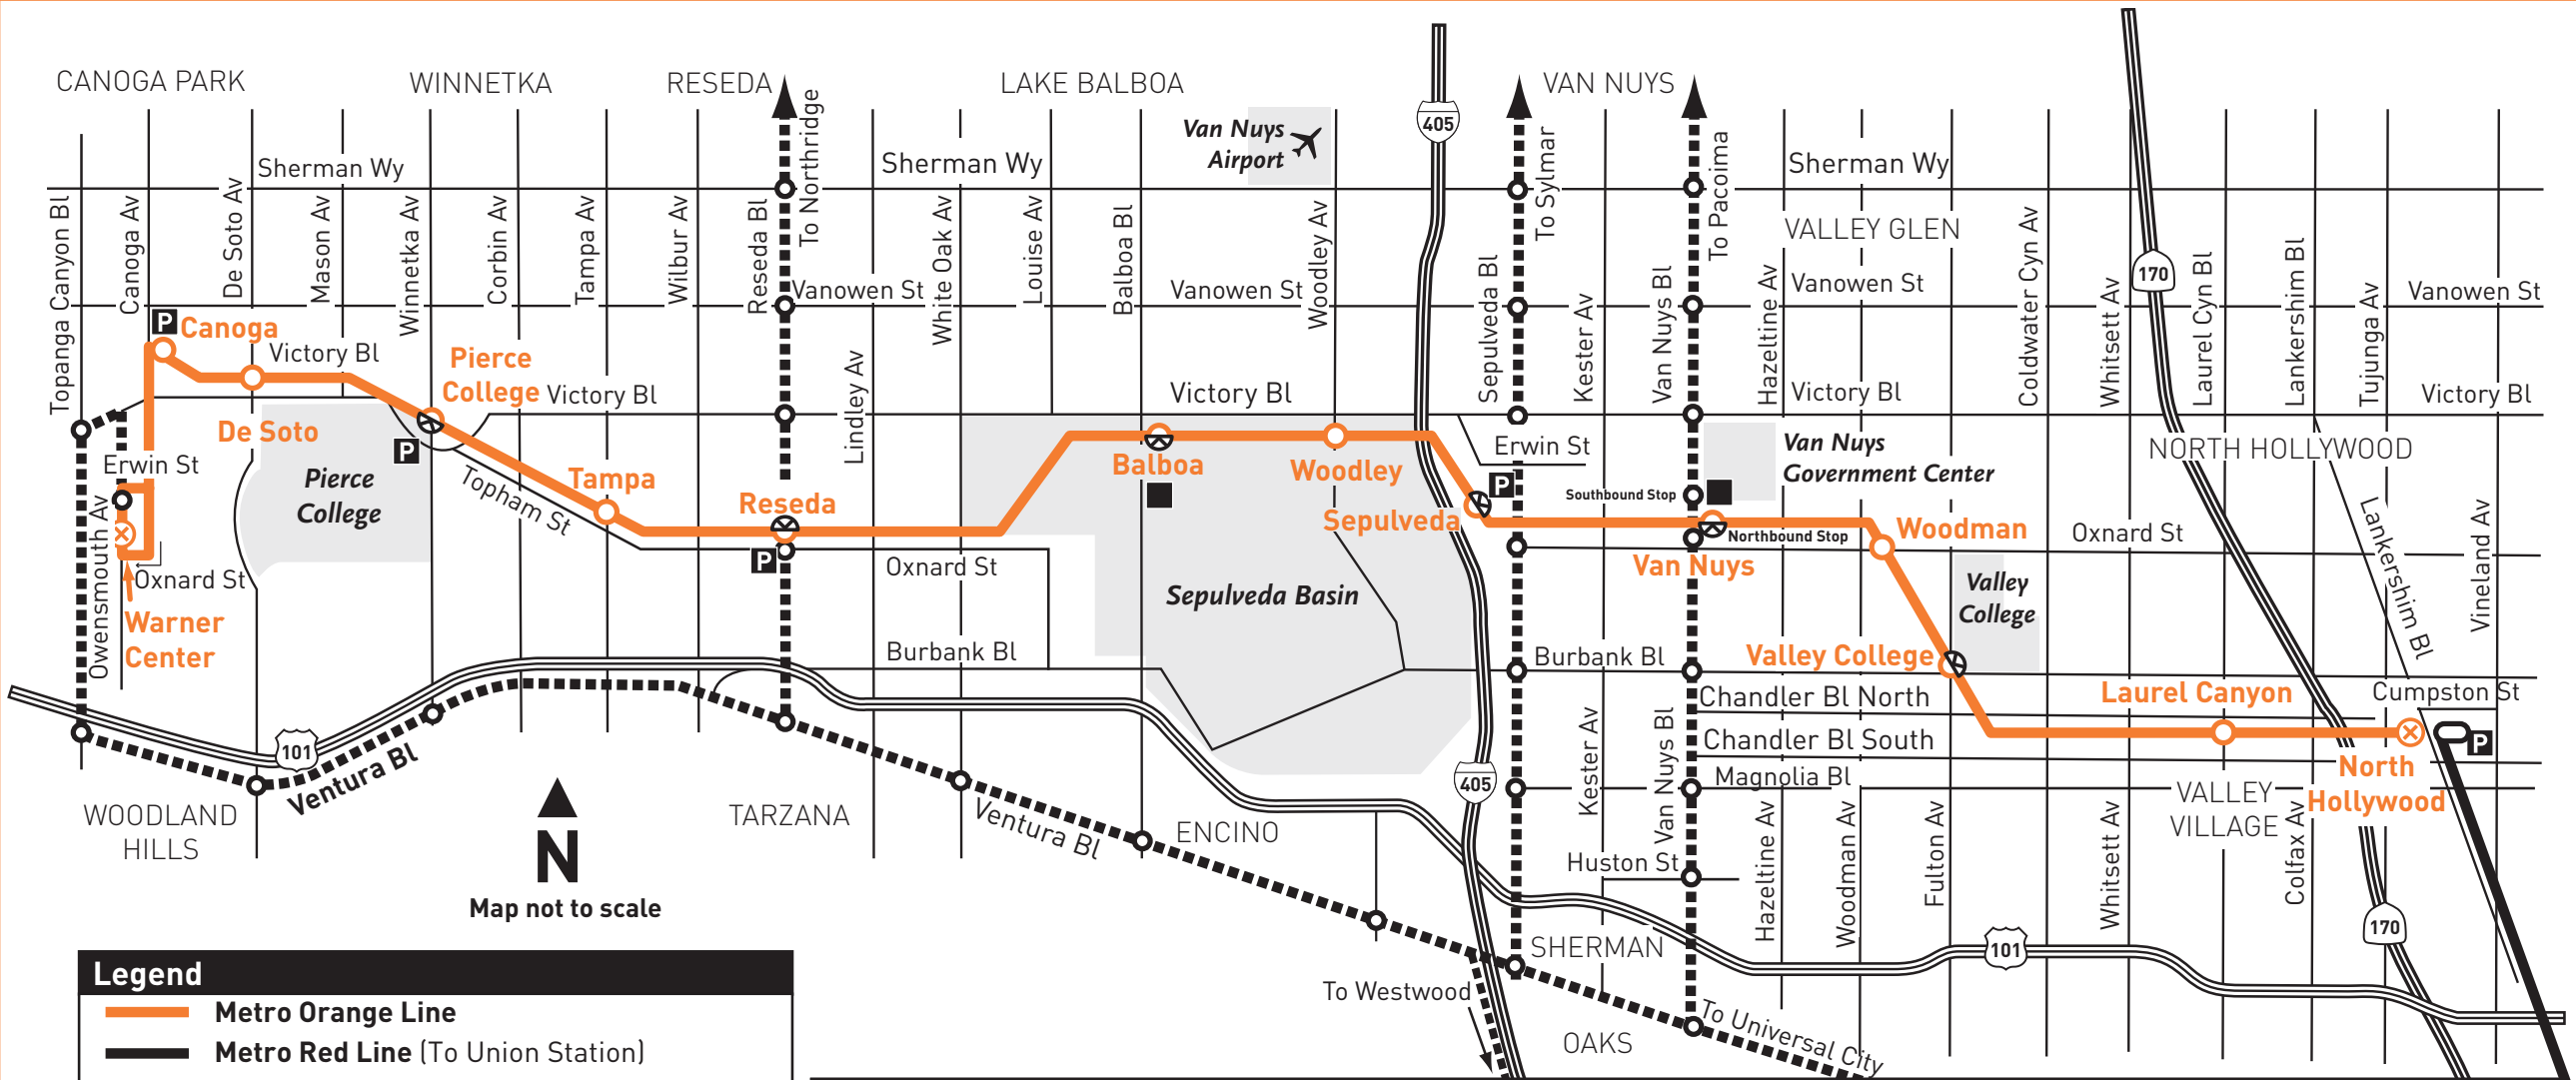

# Metro Orange Line (Route Map)

Map not to scale

## Legend

- Metro Orange Line
- Metro Red Line (To Union Station)
- - - - Metro Rapid Lines
- Metro Rapid Stops
- Metro Orange Line Station
- ⊗ Westbound only Timepoint
- ⊗ Eastbound only Timepoint
- ⊗ Terminal Timepoint
- P Parking
- BB Burbank Bus
- CE LADOT Commuter Express
- LD LADOT Dash
- SC Santa Clarita Transit
- VISTA Ventura Intercity Service Transit Authority