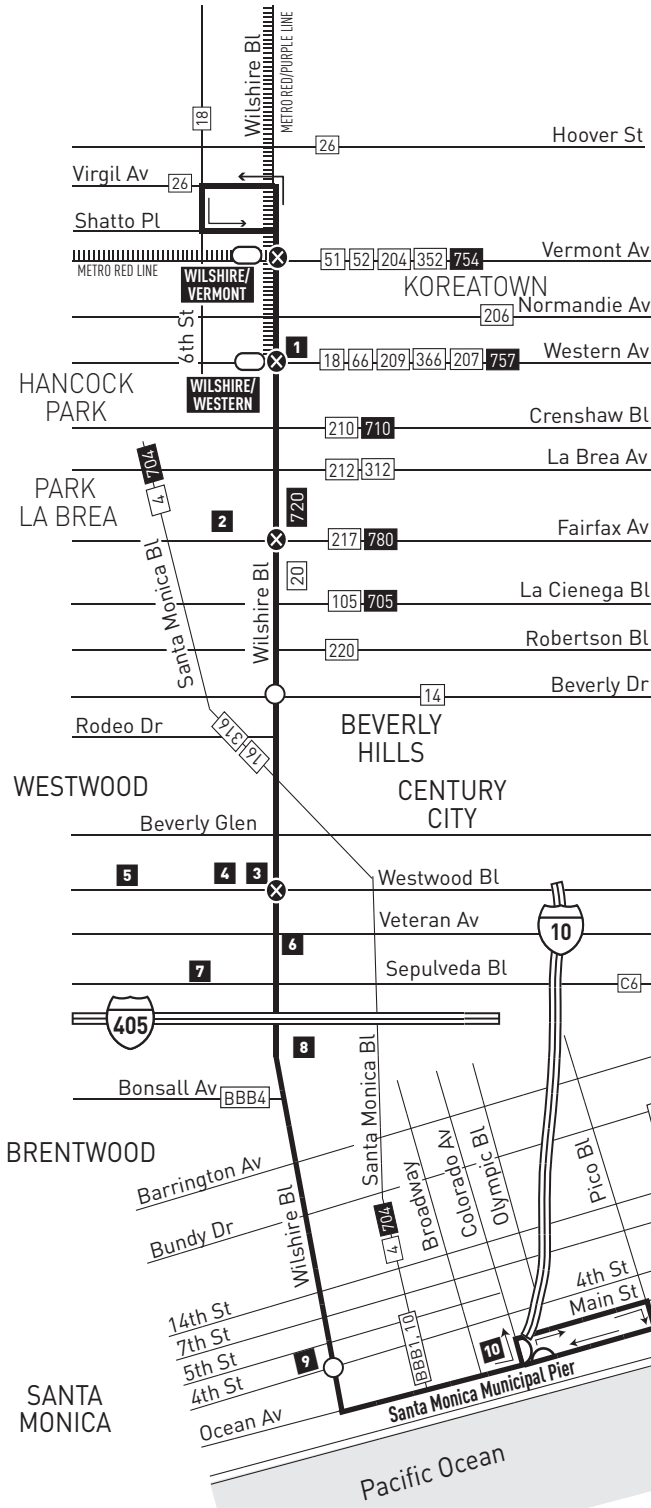

TO
DOWNTOWN
LOS ANGELES

MAP NOTES	
1	Wiltern Theatre
2	LA County Museum of Art
3	Armand Hammer Museum
4	Westwood Bl & Wilshire Bl Metro 761; BBB1, 2, 3, 8, 12; CC6; CE573; SC792, 797
5	UCLA
6	Federal Building
7	LA National Cemetery
8	Veteran's Hospital
9	4th St & Wilshire Bl BBB 2, 3, 4, 5, 9, Rapid 3
10	Ocean Av & Colorado Av Metro 20, 333, 534, 720; BBB 1, 7, Rapid 7

LEGEND	
	Route of Line 920
	Metro Rapid Express Stop & Timepoint
	Metro Rapid Express Stop
	Metro Rapid Express Stop & Timepoint Eastbound
	Metro Rapid Express Stop & Timepoint Westbound
	Metro Rail
	Metro Rail Station
	Map Notes
	Connection Lines
	Rapid Connection Lines
	Culver CityBus
	LADOT Commuter Express Bus
	Santa Clarita Transit
	Santa Monica's Big Blue Bus