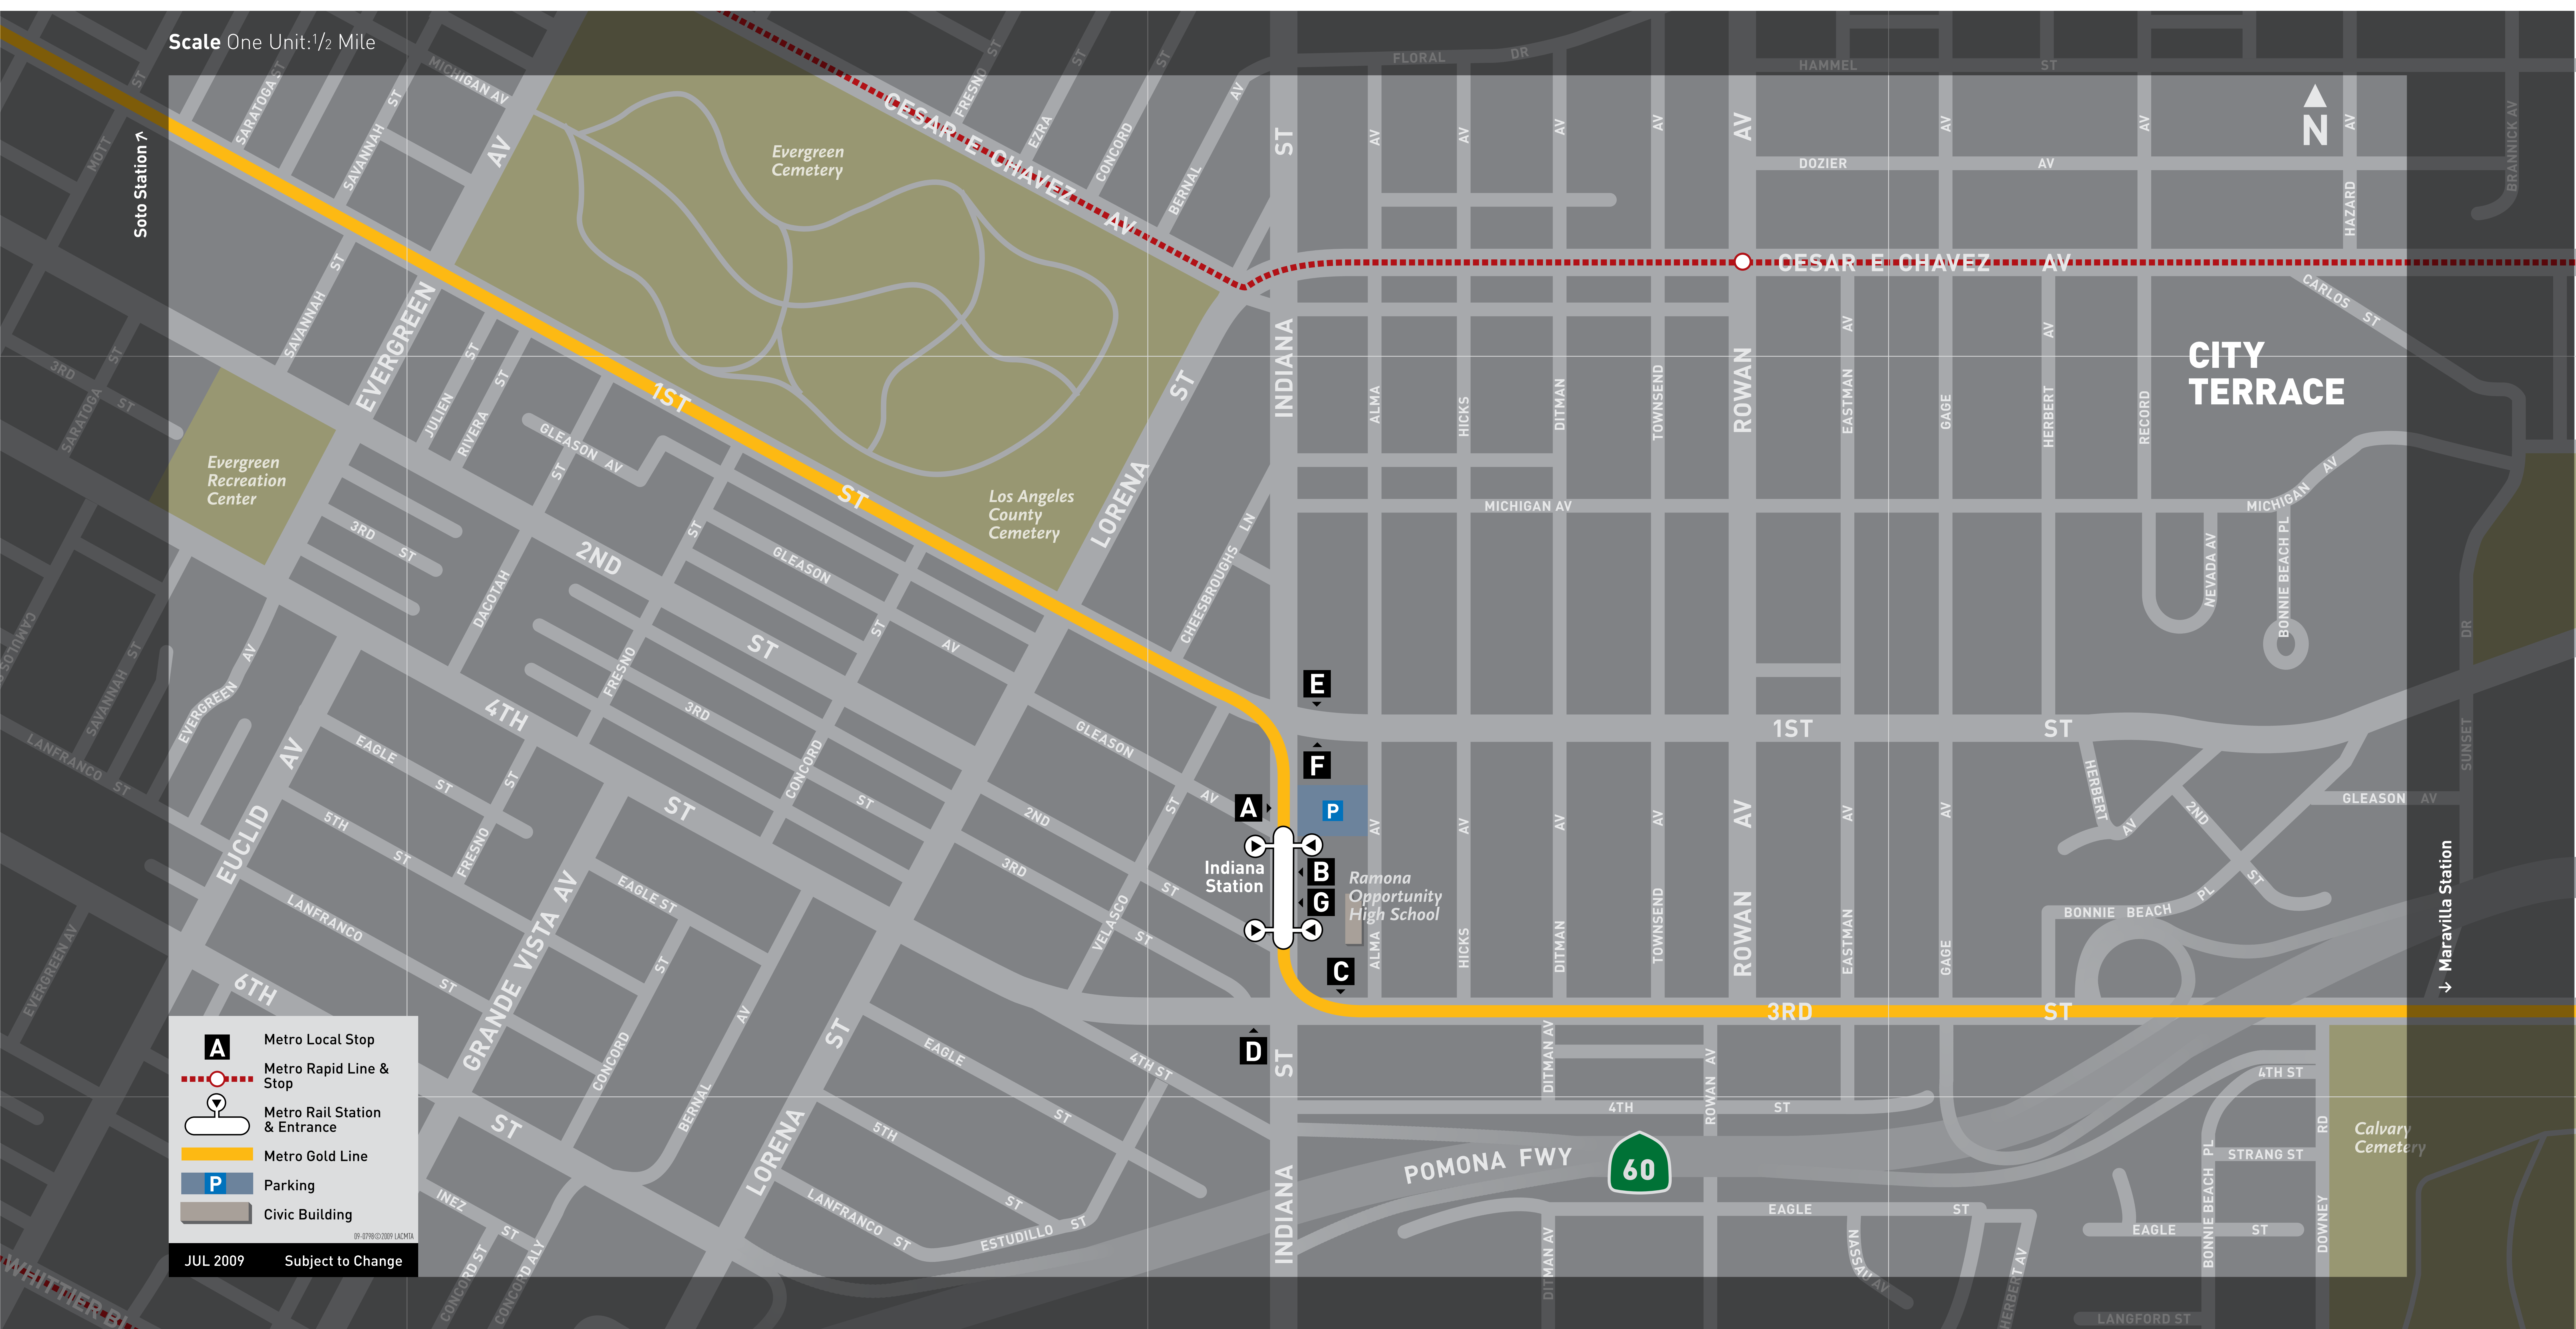

Indiana Connections

Destinations	Lines	Stops	Destinations	Lines	Stops	Destinations	Lines	Stops
103rd St Station ●	254	A	East LA College	31, 287	B F G	Pico Bl	30, 31	E
Broadway	30, 31	E	East Olympic Bl	665	A	Pico Station ●	30, 31	E
Cal State LA Station ■	665	B G	El Monte Station ■	287	B G	Ramona Opportunity High School	East of station	
Cesar E Chavez Bl	620	B G	Floral Dr	287	B G	Rowan Av	287	B G
City Terrace	665	B G	Firestone Station ●	254	A	South El Monte	287	B G
Civic Center	30, 31	E	Gage Av	665	A	State St	620	B
Downtown LA	30, 31	F	Huntington Park	254	A	Toy District	M40	C
Dozier/Rowan	254, 287	B G	Indiana St	665	A	Vernon	254	A
East 1st St - Eastbound	31, El Sol A	F	LA County+USC Medical Center	620	B G	Union Station ●●●●	Metro Gold Line	
East 1st St - Westbound	30, 31	E	LA County+USC Medical Center Station ■	620	B G	Walnut Park	254	A
East 3rd St - Eastbound	M40	D	Lorena St	254	A	Watts	254	A
East 3rd St - Westbound	M40	C	Montebello	M40	D	Whittier Bl	620, El Sol B	A
East 4th St - Eastbound	M40	D	Montebello Town Center	287	B G			
East 4th St - Westbound	M40	C	Obregon Park	31	F			
East LA Civic Center Station ●	31, El Sol A, B	F						

Connecting Services	
●●●●	Metro Rail Lines: Red, Purple, Blue, and Gold
■	El Monte Transitway
●	Metrolink
●	Amtrak
●	Greyhound
Municipal Bus Services	
El Sol	City Terrace - ELAC
M	Montebello Bus Lines