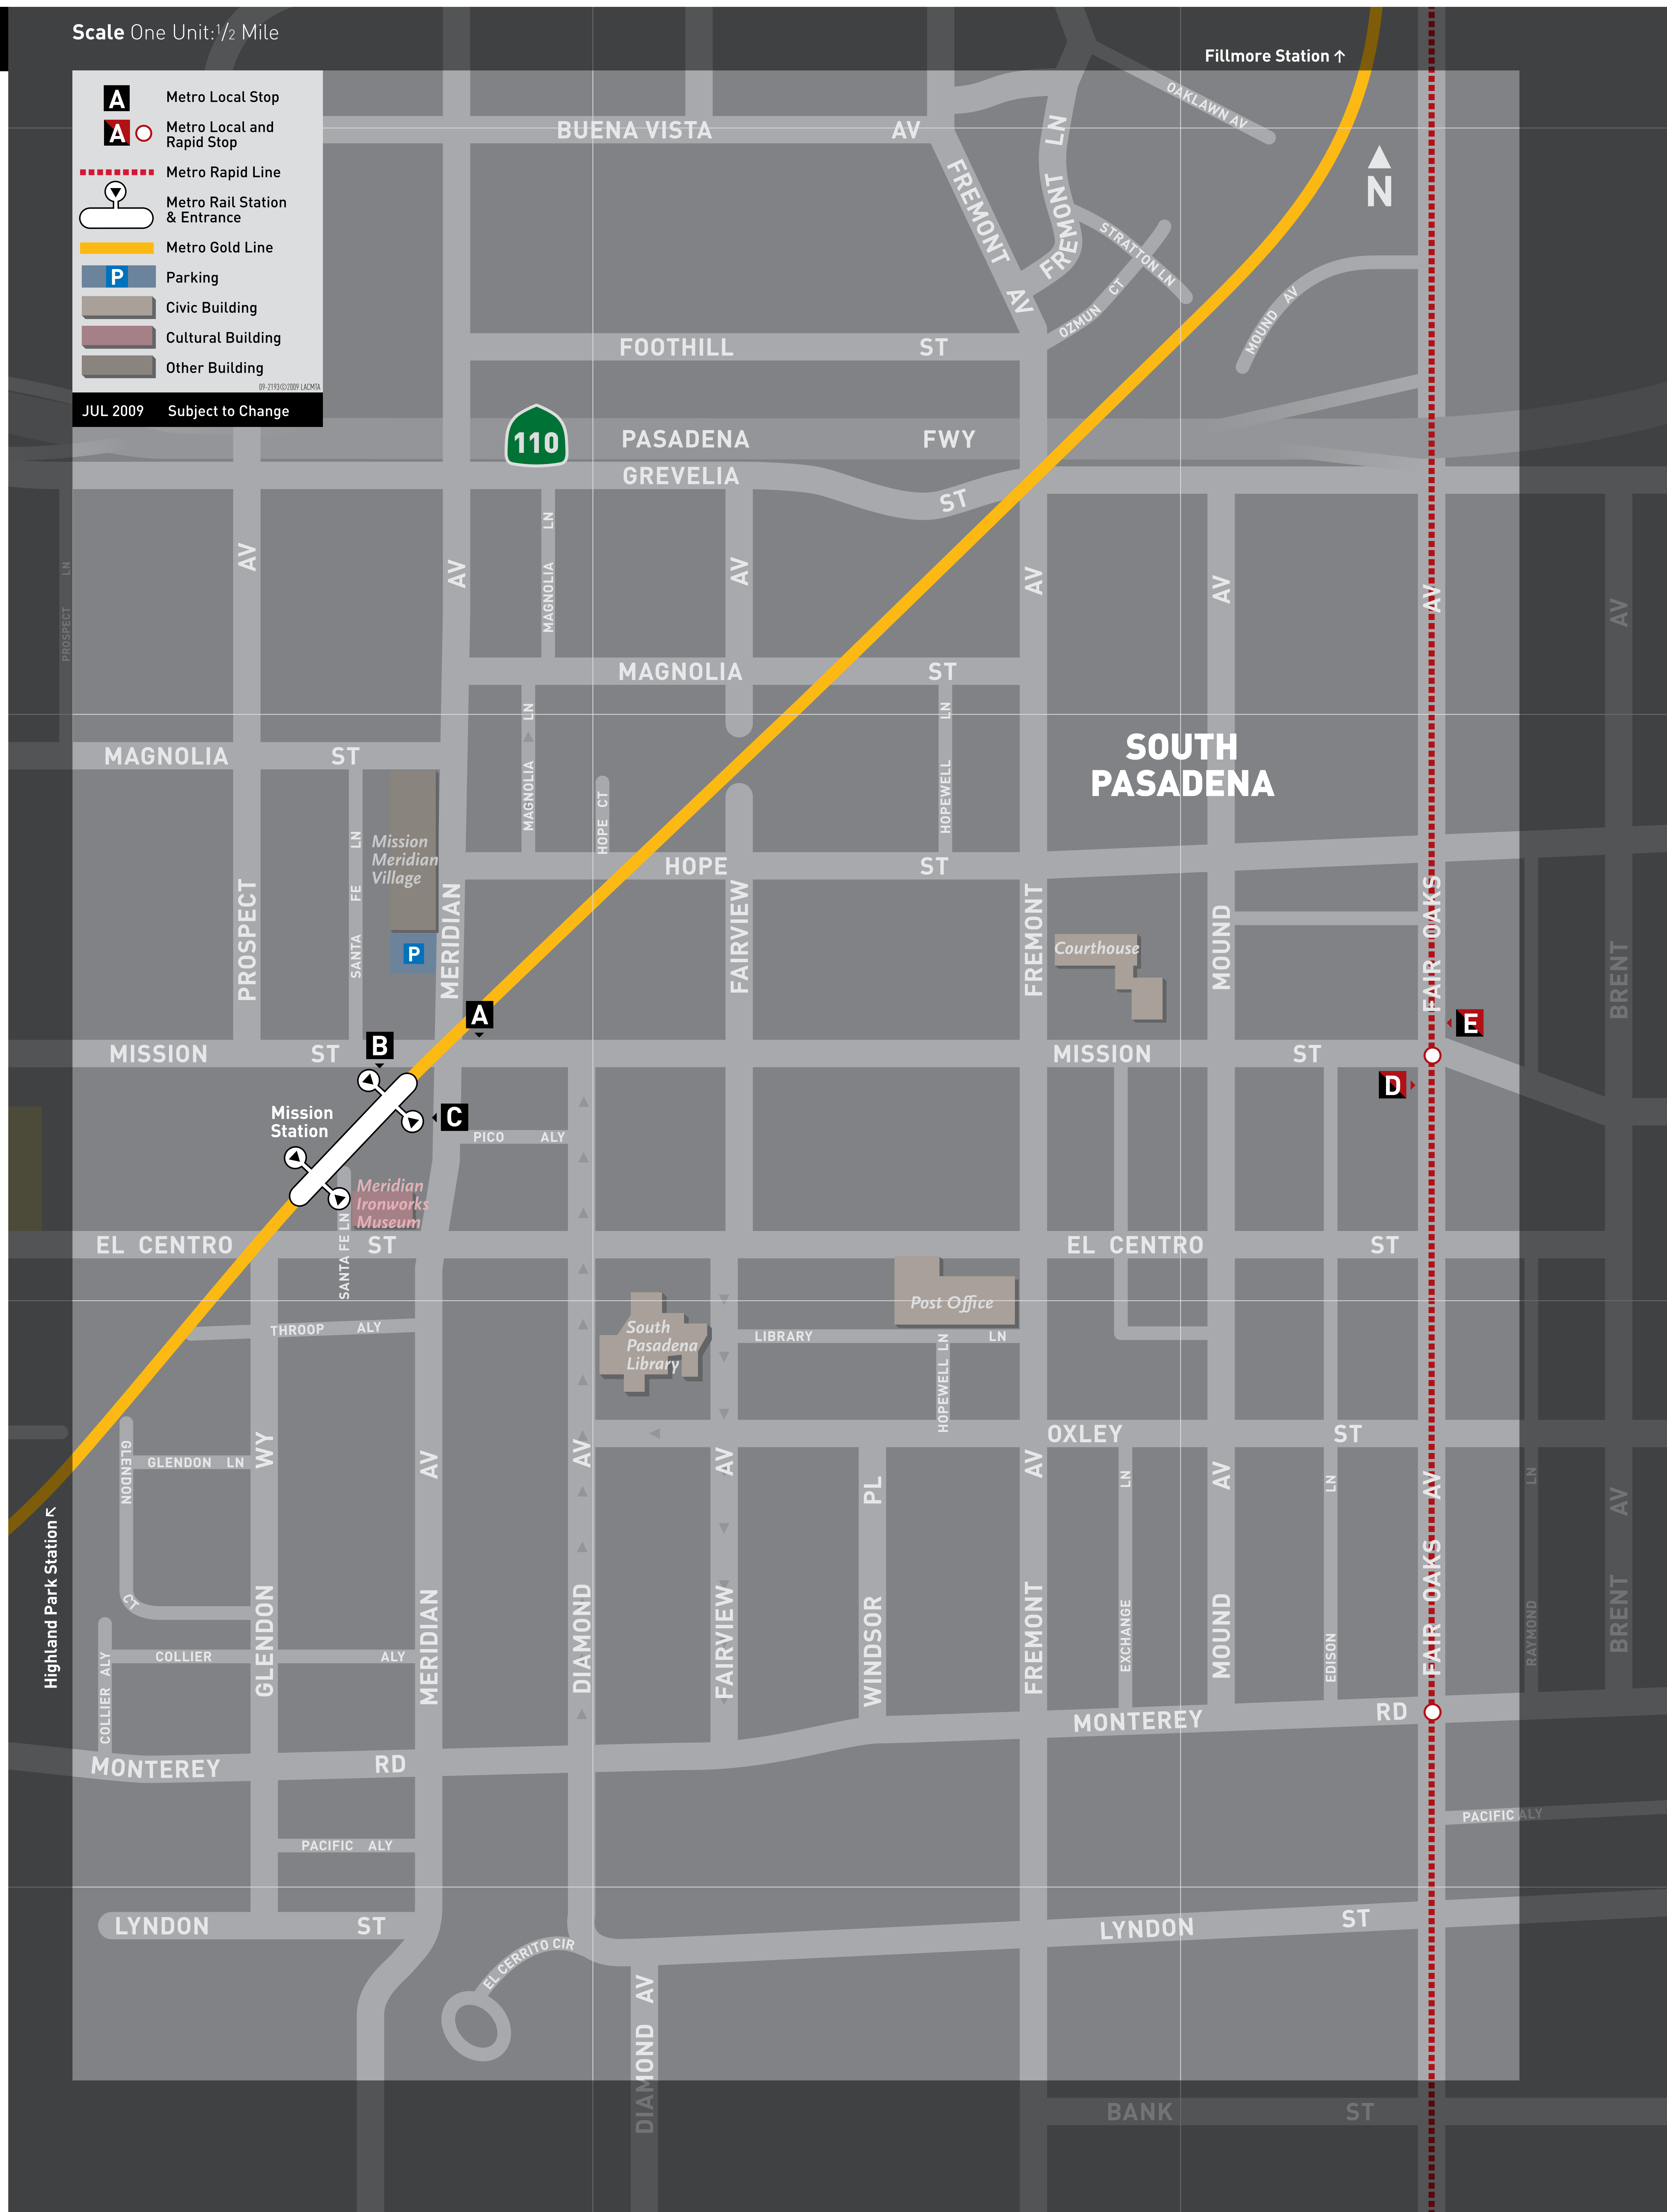

Mission Connections

Destinations	Lines	Stops
Alhambra - Atlantic Bl	260, 762	D
Alhambra - Main St	176	B
Altadena	260	E
Artesia Station	260, 762	D
Atlantic Station	260, 762	D
East Loop - Garfield Av, Monterey Rd	GLE	C
East LA College	260, 762	D
El Monte Station	176	B
Fair Oaks Av - Northbound	260, 762	E
Fair Oaks Av - Southbound	260, 762	D
Five Points	260, 762	D
Highland Park Station	176	A
Huntington Dr	260	D
Mission Dr - San Gabriel	176	B
Mission St - Eastbound	176	A
Mission St - Westbound	176	B
Monterey Park	260, 762	D
North Loop - Columbia St, Orange Grove Av	GLN	C
Old Pasadena	260, 762	E
Pasadena Av	176	A
South Loop - Oak St, Meridian Av	GLS	C
San Gabriel	176	B
Union Station	Metro Gold Line	
West Loop - Via del Rey, Pasadena Av	GLW	C

Scale One Unit: 1/2 Mile

A Metro Local Stop
A Metro Local and Rapid Stop
 Metro Rapid Line
 Metro Rail Station & Entrance
 Metro Gold Line
P Parking
 Civic Building
 Cultural Building
 Other Building
 JUL 2009 Subject to Change

Metro

Connecting Services
 Metro Rail Lines: Red, Purple, Blue, and Gold
 El Monte Transitory
 Metrolink
 Amtrak
 Greyhound
 Municipal Bus Services
 GL Gold Link - City of South Pasadena