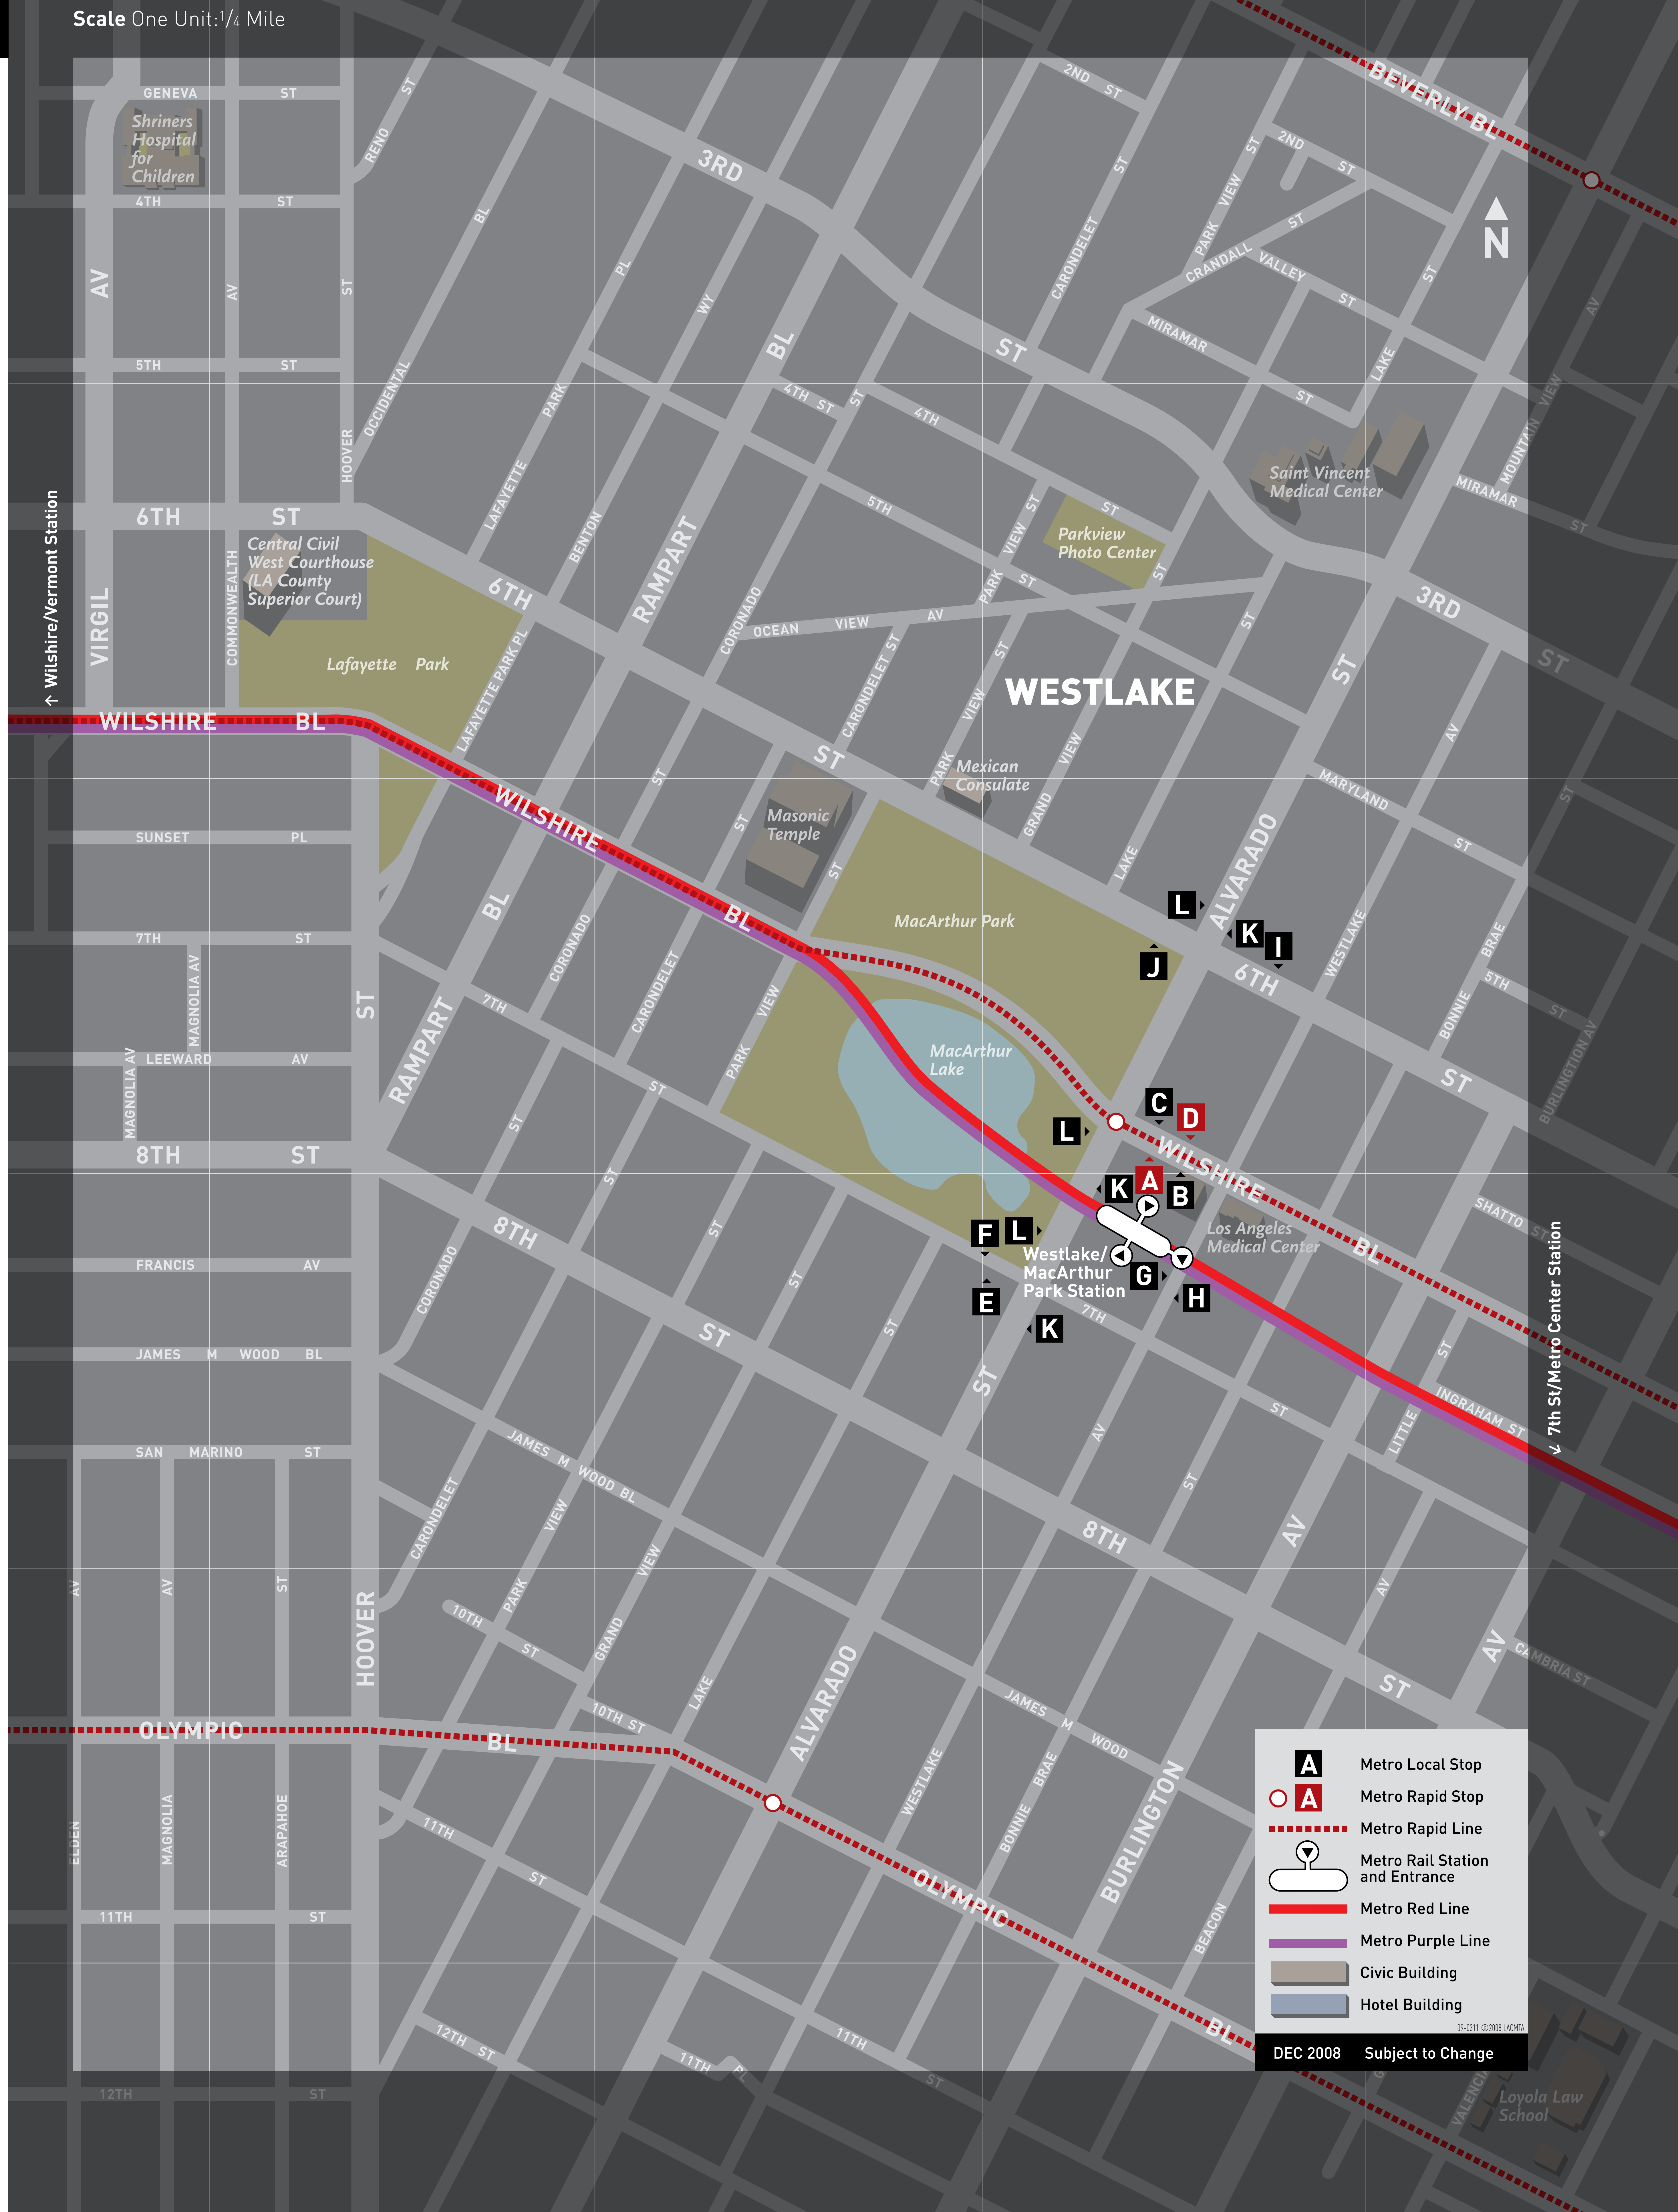

Westlake/MacArthur Park Connections

metro.net

Destinations	Lines	Stops
Alvarado St	200	K L
Atwater Village	603	H
Beverly Hills	20, 720	C D
Downtown Los Angeles	Metro Red or Purple Line ●●, 18, 20, 26, 51, 52, 352, 720	A B E J
Echo Park	200	K
El Monte	FT481	B
Exposition Park/Museums	200	L
Glendale	603	H
Glendale Galleria	603	H
Hancock Park	20, 720	C D
Hoover St	200, 603	G L
Hospital of the Good Samaritan	20, 720	A B
La Brea Tar Pits, Page Museum	20, 720	C D
LA County Art Museum	20, 720	C D
L.A. LIVE	Metro Red or Purple Line ●● to Metro Blue Line ●, 51, 52, 352	E
LA Memorial Coliseum	200	L
Loyola Law School	DASH Pico-Union	G H
Los Angeles Trade-Tech College	603, DASH Pico-Union	G
MacArthur Park	Across street from station exit	
Miracle Mile	20, 720	C D
North University Park	200	L
Rampart Bl	603	H
Santa Monica	20, 720	C D
Shrine Auditorium	200	L
Southwestern School of Law	20, 720	C D
St. Vincent Medical Center	200	K
Union Av	DASH Pico-Union	G H
Universal City/CityWalk	Metro Red Line ●	
USC	200	L
West LA VA Medical Center	720	D
West 6th St	18	I J
West 7th St	26, 51, 52, 352	E F
Westlake Av	At station exit	
Westwood	20, 720	C D
Wilshire Bl - Metro Local	20 - Eastbound	B
Wilshire Bl - Metro Local	20 - Westbound	C
Wilshire Bl - Metro Rapid	720 - Eastbound	A
Wilshire Bl - Metro Rapid	720 - Westbound	D
Municipal Bus Services		
LADOT Buses (DASH)		
DASH Pico, Union		G H
Foothill Transit (FT)		
El Monte Transitway	FT481	B