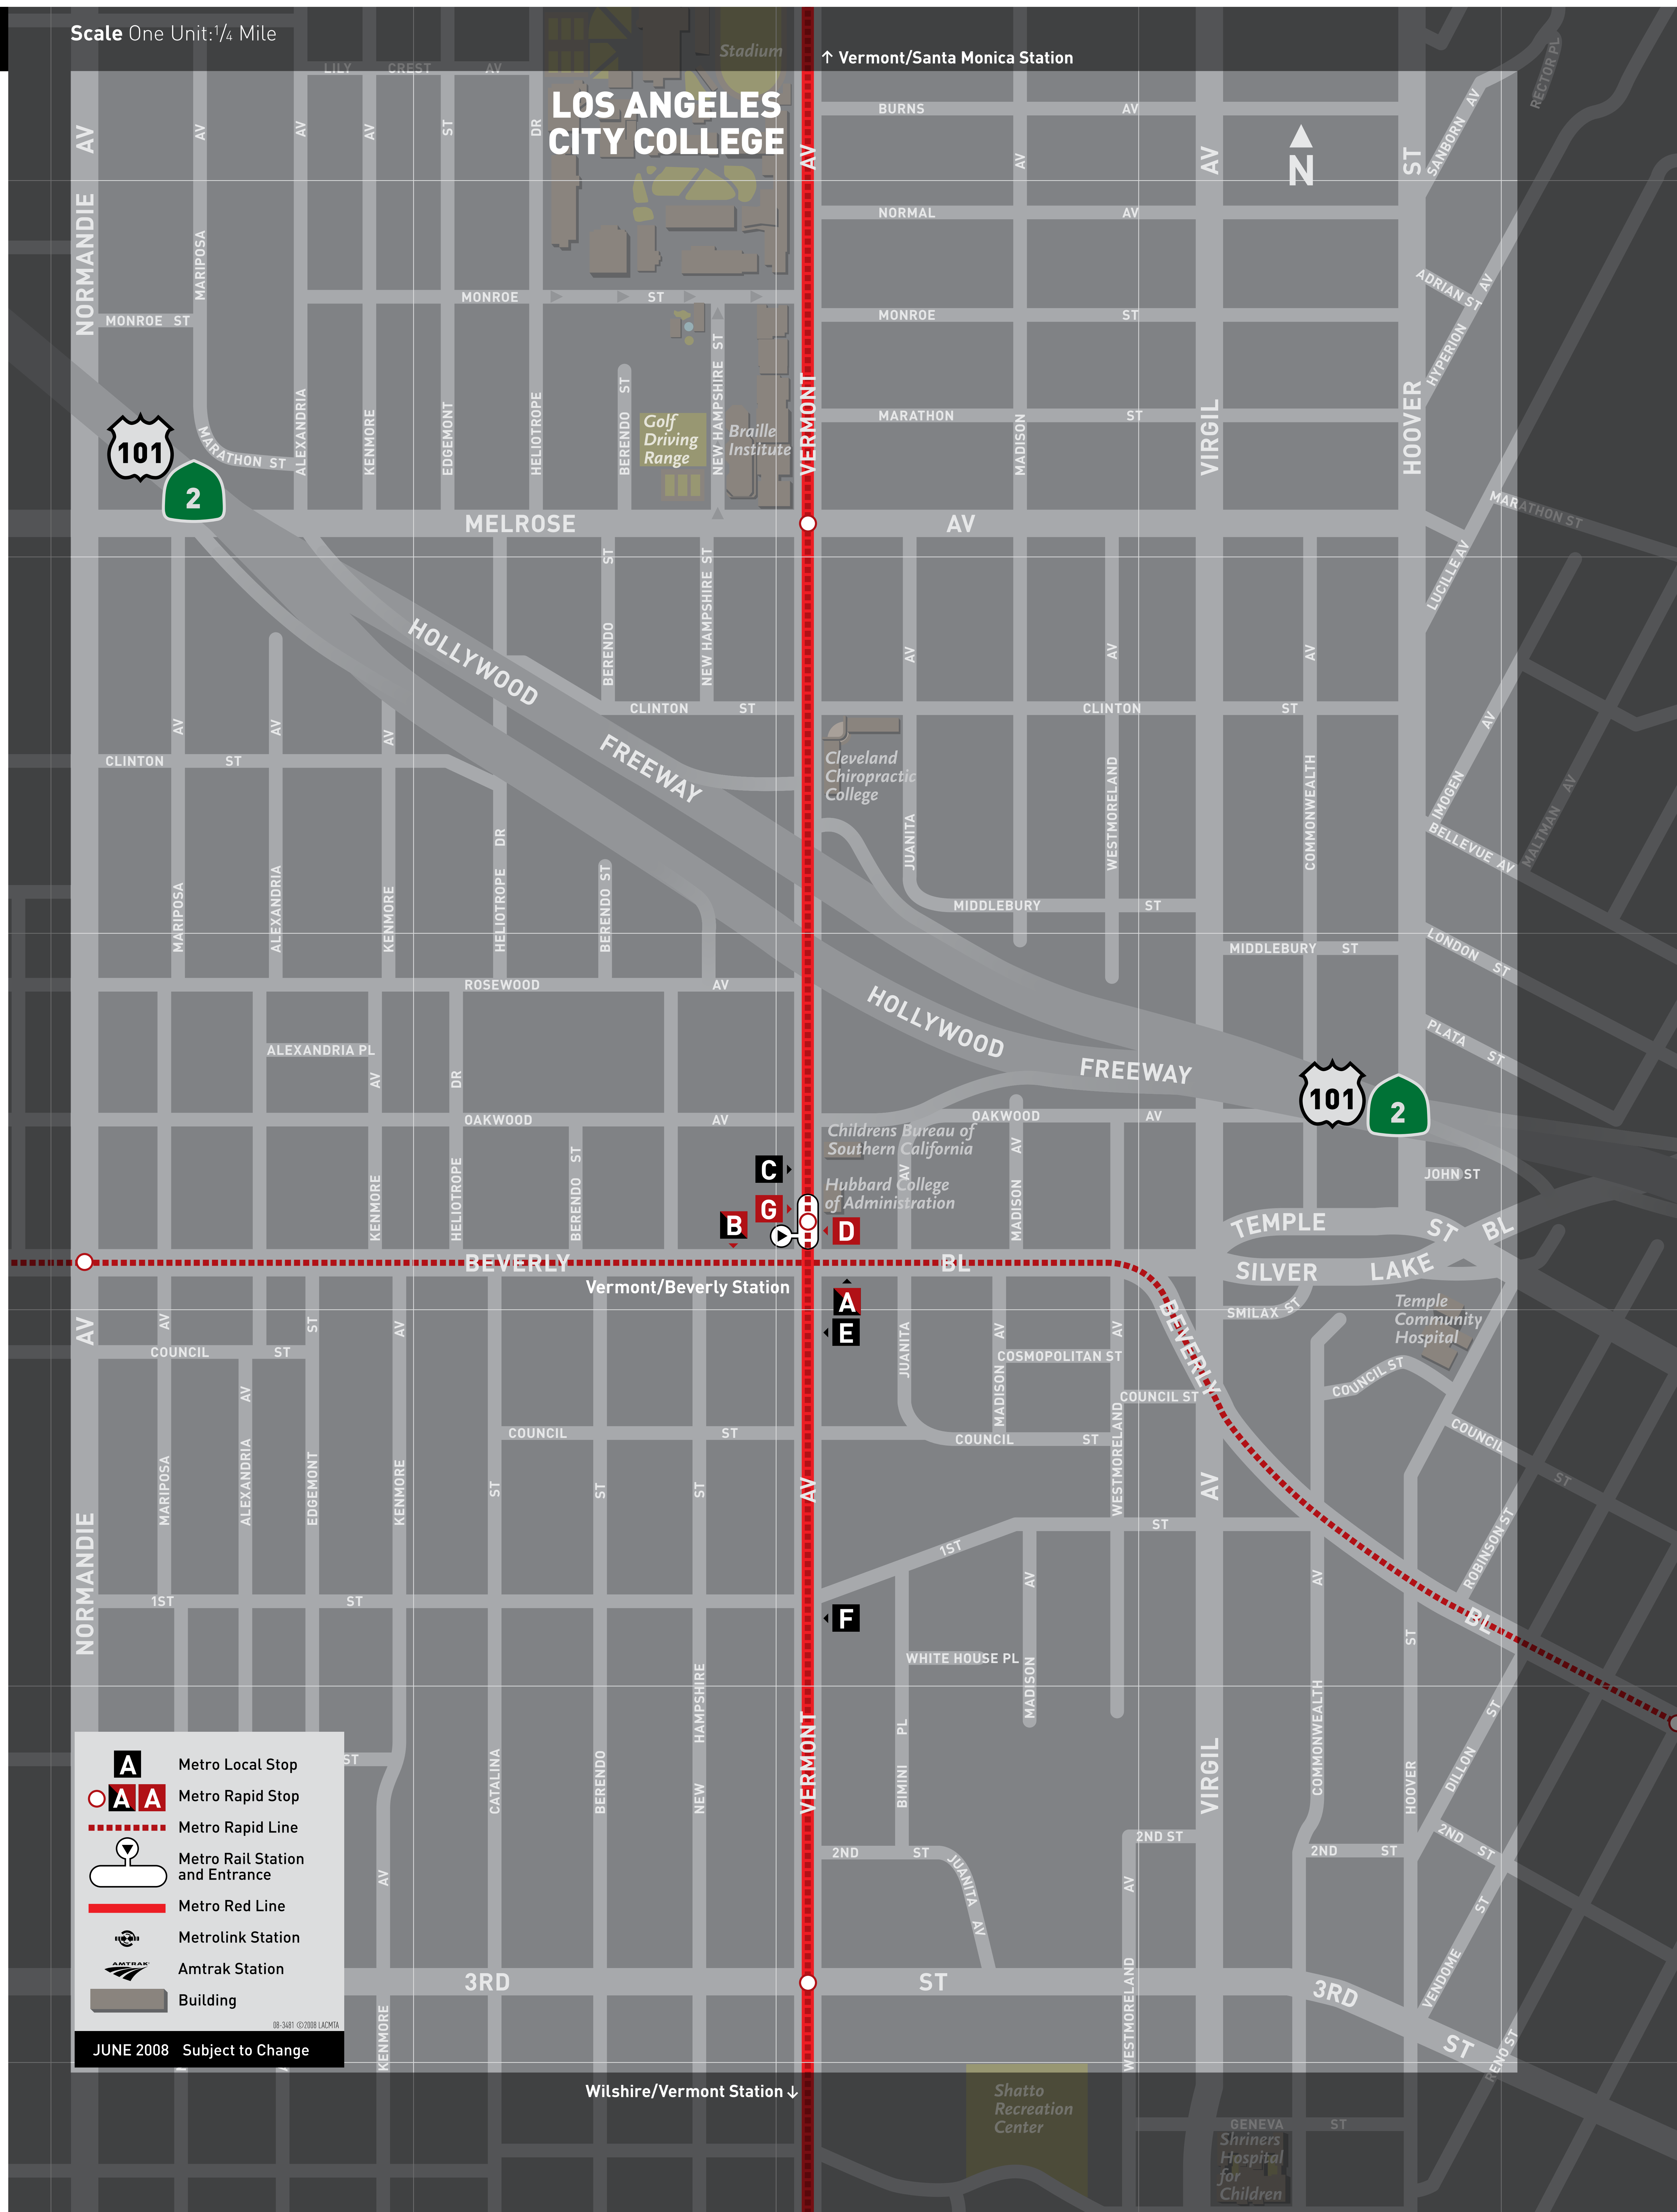

Vermont/Beverly Connections

Destinations	Lines	Stops
Beverly Bl - Eastbound	14, 714	A
Beverly Bl - Westbound	14, 714	B
Beverly Center	14, 714	B
Beverly Hills	14, 714	B
Braille Institute	204, 754	D E
CBS Television City	14, 714	B
Cedars Sinai Medical Ctr	14, 714	B
Downtown Los Angeles	Metro Red Line ● 14, 714	A
Farmers Market & The Grove	14, 714	B
Glendale	201	F
Glendale Galleria	201	F
Hancock Park	14, 714	B
Hollywood	Metro Red Line ●	
L.A. LIVE	Metro Red Line ● 14, 714	A
Los Angeles City College	Metro Red Line ● 204, 754	D E
North Hollywood	Metro Red Line ●	
Silver Lake	201	F
Silver Lake Bl	201	F
Universal City/CityWalk	Metro Red Line ●	
Vermont Av - Northbound	204, 754	D E
Vermont Av - Southbound	204, 754	C G
Vermont Metro Rail Station	204, 754	C G
West Hollywood	14, 714	B
Wilshire Bl	Metro Red Line ●	
Wilshire Center	Metro Red Line ● to Metro Purple Line ●	

Scale One Unit: 1/4 Mile

- A** Metro Local Stop
- AA** Metro Rapid Stop
- AA** Metro Rapid Line
- Metro Rail Station and Entrance
- Metro Red Line
- Metrolink Station
- Amtrak Station
- Building

Connecting Services
 ● Metro Rail Lines: Red, Purple and Green